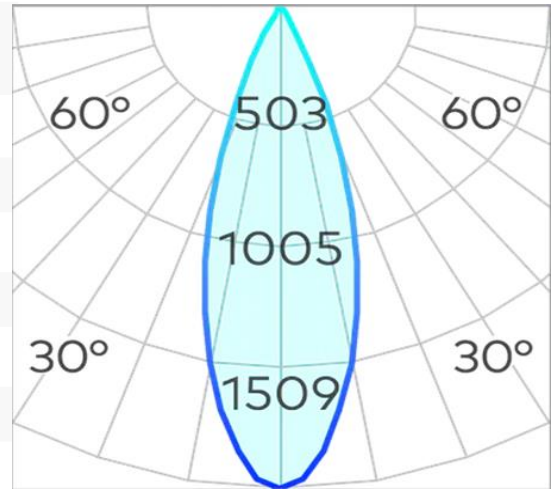

Product Code-	IFL-SHFO0091.BB30.M-FP035001
Wattage-	13W
Voltage	240v AC
Colour Temperature (k)-	3000K
Beam Angle-	30°
Optional Degree	20°
Lumen output-	782
Lamp Base-	COB
CRI-	92+
Ip Rating-	IP20
Dimmable	Yes
Mounting Type-	Recess Mount
Material-	Aluminium
Colour-	Black
Warranty-	5 Years Replacement