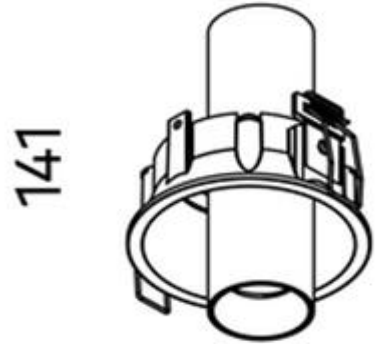

## Shift Out G2 91mm Downlight COB 13w

<b>Product Code-</b>	<b>IFL-SHFO0091.BB27.M-FP035001</b>
Wattage-	13W
Voltage	240v AC
Colour Temperature (k)-	2700K
Beam Angle-	30°
Optional Degree	20°
Lumen output-	740
Lamp Base-	COB
CRI-	92+
Ip Rating-	IP20
Dimmable	Yes
Mounting Type-	Recess Mount
Material-	Aluminium
Colour-	Black
Warranty-	5 Years Replacement

## Shift Out G2 91mm Downlight COB 13w

<b>Product Code-</b>	<b>IFL-SHFO0091.BB30.M-FP035001</b>
Wattage-	13W
Voltage	240v AC
Colour Temperature (k)-	3000K
Beam Angle-	30°
Optional Degree	20°
Lumen output-	782
Lamp Base-	COB
CRI-	92+
Ip Rating-	IP20
Dimmable	Yes
Mounting Type-	Recess Mount
Material-	Aluminium
Colour-	Black
Warranty-	5 Years Replacement

## Shift Out G2 91mm Downlight COB 13w

<b>Product Code-</b>	<b>IFL-SHFO0091.BB40.M-FP035001</b>
Wattage-	13W
Voltage	240v AC
Colour Temperature (k)-	4000K
Beam Angle-	30°
Optional Degree	20°
Lumen output-	835
Lamp Base-	COB
CRI-	92+
Ip Rating-	IP20
Dimmable	Yes
Mounting Type-	Recess Mount
Material-	Aluminium
Colour-	Black
Warranty-	5 Years Replacement

# Shift Out G2 91mm Downlight COB 13w

<b>Product Code-</b>	<b>IFL-SHFO0091.WB27.M-FP035001</b>
Wattage-	13W
Voltage	240v AC
Colour Temperature (k)-	2700K
Beam Angle-	30°
Optional Degree	20°
Lumen output-	740
Lamp Base-	COB
CRI-	92+
Ip Rating-	IP20
Dimmable	Yes
Mounting Type-	Recess Mount
Material-	Aluminium
Colour-	White
Warranty-	5 Years Replacement