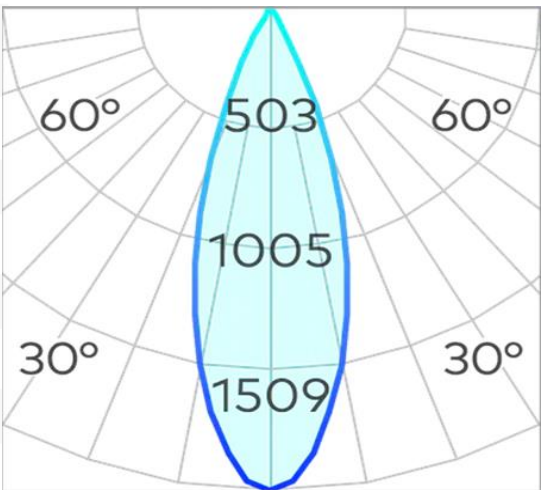

Product Code-	IFL-SHFO0091.WB30.M-FP035001
Wattage-	13W
Voltage	240v AC
Colour Temperature (k)-	3000K
Beam Angle-	30°
Optional Degree	20°
Lumen output-	782
Lamp Base-	COB
CRI-	92+
Ip Rating-	IP20
Dimmable	Yes
Mounting Type-	Recess Mount
Material-	Aluminium
Colour-	White
Warranty-	5 Years Replacement