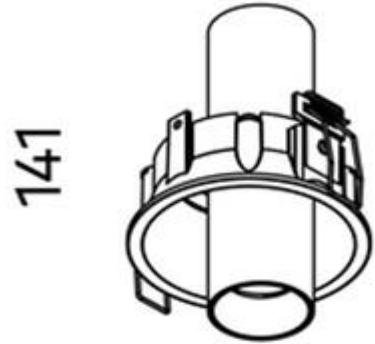

## Shift Out G2 91mm Downlight COB 13w

<b>Product Code-</b>	<b>IFL-SHFO0091.BB30.M-FP035001</b>
Wattage-	13W
Voltage	240v AC
Colour Temperature (k)-	3000K
Beam Angle-	30°
Optional Degree	20°
Lumen output-	782
Lamp Base-	COB
CRI-	92+
Ip Rating-	IP20
Dimmable	Yes
Mounting Type-	Recess Mount
Material-	Aluminium
Colour-	Black
Warranty-	5 Years Replacement

## Shift Out G2 91mm Downlight COB 13w

<b>Product Code-</b>	<b>IFL-SHFO0091.BB40.M-FP035001</b>
Wattage-	13W
Voltage	240v AC
Colour Temperature (k)-	4000K
Beam Angle-	30°
Optional Degree	20°
Lumen output-	835
Lamp Base-	COB
CRI-	92+
Ip Rating-	IP20
Dimmable	Yes
Mounting Type-	Recess Mount
Material-	Aluminium
Colour-	Black
Warranty-	5 Years Replacement

# Shift Out G2 91mm Downlight COB 13w

<b>Product Code-</b>	<b>IFL-SHFO0091.WB27.M-FP035001</b>
Wattage-	13W
Voltage	240v AC
Colour Temperature (k)-	2700K
Beam Angle-	30°
Optional Degree	20°
Lumen output-	740
Lamp Base-	COB
CRI-	92+
Ip Rating-	IP20
Dimmable	Yes
Mounting Type-	Recess Mount
Material-	Aluminium
Colour-	White
Warranty-	5 Years Replacement

# Shift Out G2 91mm Downlight COB 13w

<b>Product Code-</b>	<b>IFL-SHFO0091.WB30.M-FP035001</b>
Wattage-	13W
Voltage	240v AC
Colour Temperature (k)-	3000K
Beam Angle-	30°
Optional Degree	20°
Lumen output-	782
Lamp Base-	COB
CRI-	92+
Ip Rating-	IP20
Dimmable	Yes
Mounting Type-	Recess Mount
Material-	Aluminium
Colour-	White
Warranty-	5 Years Replacement