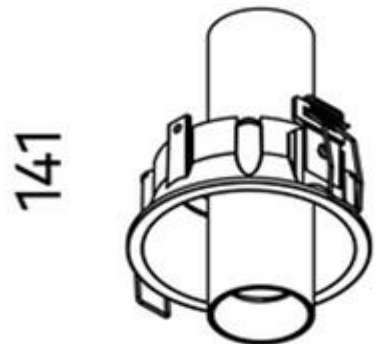

## Shift Out G2 91mm Downlight COB 13w

<b>Product Code-</b>	<b>IFL-SHFO0091.BB27.M-FP035001</b>
Wattage-	13W
Voltage	240v AC
Colour Temperature (k)-	2700K
Beam Angle-	30°
Optional Degree	20°
Lumen output-	740
Lamp Base-	COB
CRI-	92+
Ip Rating-	IP20
Dimmable	Yes
Mounting Type-	Recess Mount
Material-	Aluminium
Colour-	Black
Warranty-	5 Years Replacement

## Shift Out G2 91mm Downlight COB 13w

<b>Product Code-</b>	<b>IFL-SHFO0091.BB30.M-FP035001</b>
Wattage-	13W
Voltage	240v AC
Colour Temperature (k)-	3000K
Beam Angle-	30°
Optional Degree	20°
Lumen output-	782
Lamp Base-	COB
CRI-	92+
Ip Rating-	IP20
Dimmable	Yes
Mounting Type-	Recess Mount
Material-	Aluminium
Colour-	Black
Warranty-	5 Years Replacement

## Shift Out G2 91mm Downlight COB 13w

<b>Product Code-</b>	<b>IFL-SHFO0091.BB40.M-FP035001</b>
Wattage-	13W
Voltage	240v AC
Colour Temperature (k)-	4000K
Beam Angle-	30°
Optional Degree	20°
Lumen output-	835
Lamp Base-	COB
CRI-	92+
Ip Rating-	IP20
Dimmable	Yes
Mounting Type-	Recess Mount
Material-	Aluminium
Colour-	Black
Warranty-	5 Years Replacement

## Shift Out G2 91mm Downlight COB 13w

<b>Product Code-</b>	<b>IFL-SHFO0091.WB40.M-FP035001</b>
Wattage-	13W
Voltage	240v AC
Colour Temperature (k)-	4000K
Beam Angle-	30°
Optional Degree	20°
Lumen output-	835
Lamp Base-	COB
CRI-	92+
Ip Rating-	IP20
Dimmable	Yes
Mounting Type-	Recess Mount
Material-	Aluminium
Colour-	White
Warranty-	5 Years Replacement