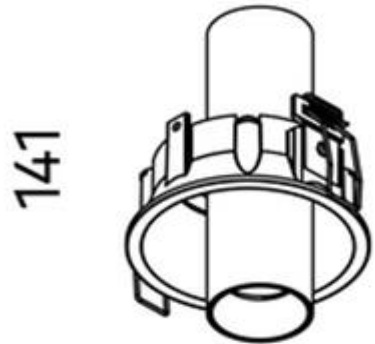

## Shift Out G2 91mm Downlight COB 13w

<b>Product Code-</b>	<b>IFL-SHFO0091.BB27.M-FP035001</b>
Wattage-	13W
Voltage	240v AC
Colour Temperature (k)-	2700K
Beam Angle-	30°
Optional Degree	20°
Lumen output-	740
Lamp Base-	COB
CRI-	92+
Ip Rating-	IP20
Dimmable	Yes
Mounting Type-	Recess Mount
Material-	Aluminium
Colour-	Black
Warranty-	5 Years Replacement

## Shift Out G2 91mm Downlight COB 13w

<b>Product Code-</b>	<b>IFL-SHFO0091.BB30.M-FP035001</b>
Wattage-	13W
Voltage	240v AC
Colour Temperature (k)-	3000K
Beam Angle-	30°
Optional Degree	20°
Lumen output-	782
Lamp Base-	COB
CRI-	92+
Ip Rating-	IP20
Dimmable	Yes
Mounting Type-	Recess Mount
Material-	Aluminium
Colour-	Black
Warranty-	5 Years Replacement

## Shift Out G2 91mm Downlight COB 13w

<b>Product Code-</b>	<b>IFL-SHFO0091.BB40.M-FP035001</b>
Wattage-	13W
Voltage	240v AC
Colour Temperature (k)-	4000K
Beam Angle-	30°
Optional Degree	20°
Lumen output-	835
Lamp Base-	COB
CRI-	92+
Ip Rating-	IP20
Dimmable	Yes
Mounting Type-	Recess Mount
Material-	Aluminium
Colour-	Black
Warranty-	5 Years Replacement

## Shift Out G2 91mm Downlight COB 13w

<b>Product Code-</b>	<b>IFL-SHFO0091.WB40.M-FP035001</b>
Wattage-	13W
Voltage	240v AC
Colour Temperature (k)-	4000K
Beam Angle-	30°
Optional Degree	20°
Lumen output-	835
Lamp Base-	COB
CRI-	92+
Ip Rating-	IP20
Dimmable	Yes
Mounting Type-	Recess Mount
Material-	Aluminium
Colour-	White
Warranty-	5 Years Replacement