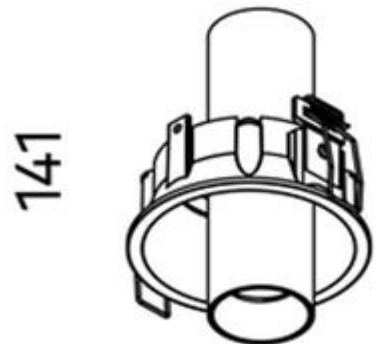

## Shift Out G2 91mm Downlight COB 13w

<b>Product Code-</b>	<b>IFL-SHFO0091.BB27.M-FP035001</b>
Wattage-	13W
Voltage	240v AC
Colour Temperature (k)-	2700K
Beam Angle-	30°
Optional Degree	20°
Lumen output-	740
Lamp Base-	COB
CRI-	92+
Ip Rating-	IP20
Dimmable	Yes
Mounting Type-	Recess Mount
Material-	Aluminium
Colour-	Black
Warranty-	5 Years Replacement

## Shift Out G2 91mm Downlight COB 13w

<b>Product Code-</b>	<b>IFL-SHFO0091.BB30.M-FP035001</b>
Wattage-	13W
Voltage	240v AC
Colour Temperature (k)-	3000K
Beam Angle-	30°
Optional Degree	20°
Lumen output-	782
Lamp Base-	COB
CRI-	92+
Ip Rating-	IP20
Dimmable	Yes
Mounting Type-	Recess Mount
Material-	Aluminium
Colour-	Black
Warranty-	5 Years Replacement

## Shift Out G2 91mm Downlight COB 13w

<b>Product Code-</b>	<b>IFL-SHFO0091.BB40.M-FP035001</b>
Wattage-	13W
Voltage	240v AC
Colour Temperature (k)-	4000K
Beam Angle-	30°
Optional Degree	20°
Lumen output-	835
Lamp Base-	COB
CRI-	92+
Ip Rating-	IP20
Dimmable	Yes
Mounting Type-	Recess Mount
Material-	Aluminium
Colour-	Black
Warranty-	5 Years Replacement

# Shift Out G2 91mm Downlight COB 13w

<b>Product Code-</b>	<b>IFL-SHFO0091.WB27.M-FP035001</b>
Wattage-	13W
Voltage	240v AC
Colour Temperature (k)-	2700K
Beam Angle-	30°
Optional Degree	20°
Lumen output-	740
Lamp Base-	COB
CRI-	92+
Ip Rating-	IP20
Dimmable	Yes
Mounting Type-	Recess Mount
Material-	Aluminium
Colour-	White
Warranty-	5 Years Replacement