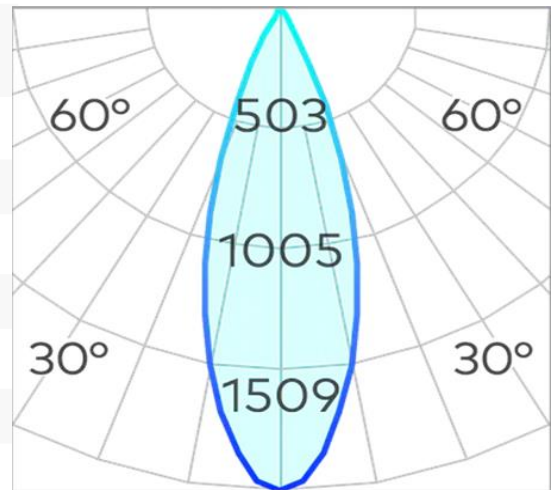

## Shift Out G2 91mm Downlight COB 13w

<b>Product Code-</b>	<b>IFL-SHFO0091.BB27.M-FP035001</b>
Wattage-	13W
Voltage	240v AC
Colour Temperature (k)-	2700K
Beam Angle-	30°
Optional Degree	20°
Lumen output-	740
Lamp Base-	COB
CRI-	92+
Ip Rating-	IP20
Dimmable	Yes
Mounting Type-	Recess Mount
Material-	Aluminium
Colour-	Black
Warranty-	5 Years Replacement