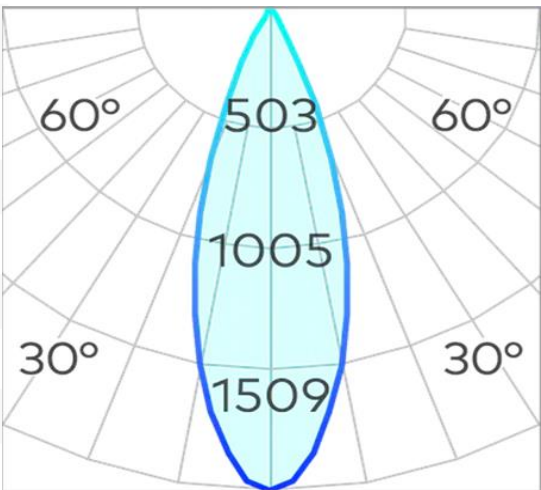

Product Code-	IFL-SHFO0091.WB27.M-FP035001
Wattage-	13W
Voltage	240v AC
Colour Temperature (k)-	2700K
Beam Angle-	30°
Optional Degree	20°
Lumen output-	740
Lamp Base-	COB
CRI-	92+
Ip Rating-	IP20
Dimmable	Yes
Mounting Type-	Recess Mount
Material-	Aluminium
Colour-	White
Warranty-	5 Years Replacement