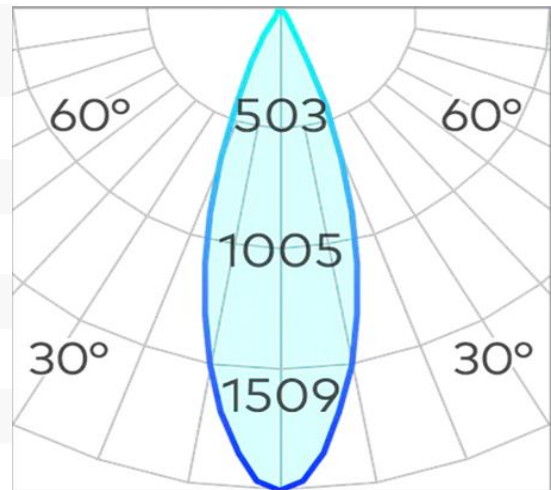

Product Code-	IFL-SHFO0091.BB40.M-FP035001
Wattage-	13W
Voltage	240v AC
Colour Temperature (k)-	4000K
Beam Angle-	30°
Optional Degree	20°
Lumen output-	835
Lamp Base-	COB
CRI-	92+
Ip Rating-	IP20
Dimmable	Yes
Mounting Type-	Recess Mount
Material-	Aluminium
Colour-	Black
Warranty-	5 Years Replacement