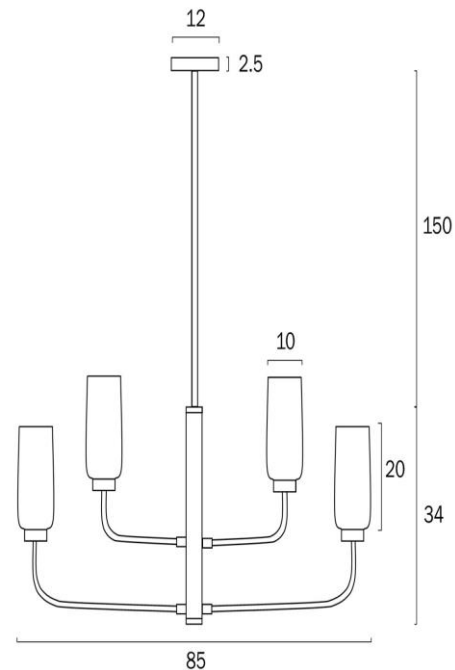

SEBRING 8 LIGHTS PENDANT E27 25w

Product Code-	IFL-SEBRING-PE8-BKO
Wattage-	25w
Voltage	240v AC
Colour Temperature (k)-	Globe Dependant
Beam Angle-	360°
Lumen output-	Globe Dependant
Lamp Base-	E27
CRI-	Globe Dependant
Ip Rating-	IP20
Dimmable	Globe Dependant
Mounting Type-	Surface
Material-	Glass, Metal
Colour-	Black, Antique Gold, Opal Matt