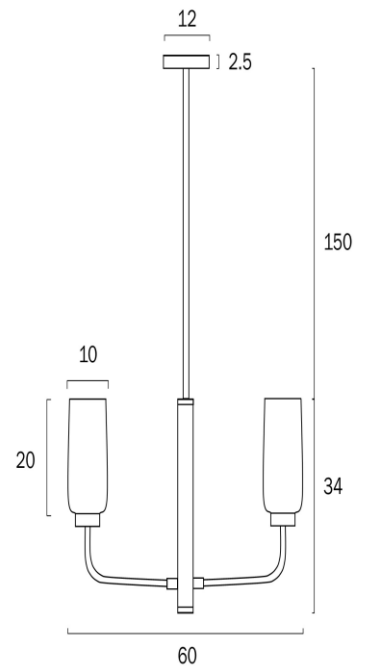

SEBRING 4 LIGHTS PENDANT E27 25w

Product Code-	IFL-SEBRING-PE4-BKO
Wattage-	25w
Voltage	240v AC
Colour Temperature (k)-	Globe Dependant
Beam Angle-	360°
Lumen output-	Globe Dependant
Lamp Base-	E27
CRI-	Globe Dependant
Ip Rating-	IP20
Dimmable	Globe Dependant
Mounting Type-	Surface
Material-	Glass, Metal
Colour-	Black, Antique Gold, Opal Matt