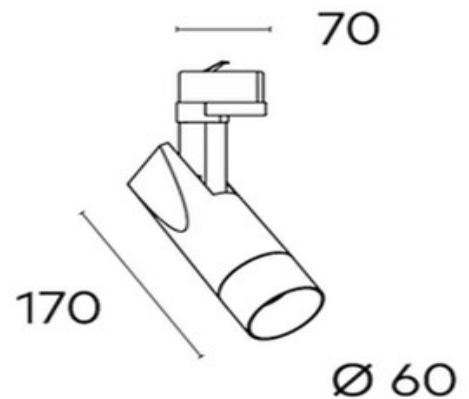

Scope TR60 Three Circuit Track Spotlight COB 15W

| | |
|-------------------------|----------------------------|
| Product Code- | IFL-SCTR3015.TB30.N |
| Wattage- | 15W |
| Voltage | 240v AC |
| Colour Temperature (k)- | 3000K |
| Beam Angle- | 24° |
| Optional Degree | 15°/36° |
| Lumen output- | 1308 |
| Lamp Base- | COB |
| CRI- | 92+ |
| Ip Rating- | IP20 |
| Dimmable | YES |
| Mounting Type- | Track Mount |
| Material- | Aluminium |
| Colour- | Black |
| Warranty- | 5 Years Replacement |

Scope TR60 Three Circuit Track Spotlight COB 15W

| | |
|-------------------------|----------------------------|
| Product Code- | IFL-SCTR3015.TW30.N |
| Wattage- | 15W |
| Voltage | 240v AC |
| Colour Temperature (k)- | 3000K |
| Beam Angle- | 24° |
| Optional Degree | 15°/36° |
| Lumen output- | 1308 |
| Lamp Base- | COB |
| CRI- | 92+ |
| Ip Rating- | IP20 |
| Dimmable | YES |
| Mounting Type- | Track Mount |
| Material- | Aluminium |
| Colour- | White |
| Warranty- | 5 Years Replacement |