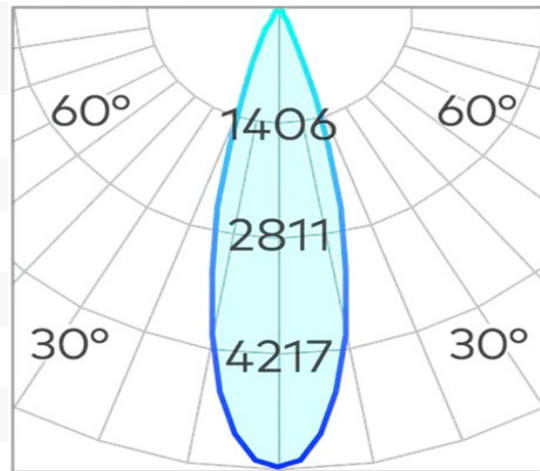

Scope TR60 Three Circuit Track Spotlight COB 15W

| | |
|-------------------------|----------------------------|
| Product Code- | IFL-SCTR3015.TB30.N |
| Wattage- | 15W |
| Voltage | 240v AC |
| Colour Temperature (k)- | 3000K |
| Beam Angle- | 24° |
| Optional Degree | 15°/36° |
| Lumen output- | 1308 |
| Lamp Base- | COB |
| CRI- | 92+ |
| Ip Rating- | IP20 |
| Dimmable | YES |
| Mounting Type- | Track Mount |
| Material- | Aluminium |
| Colour- | Black |
| Warranty- | 5 Years Replacement |

Scope TR60 Three Circuit Track Spotlight COB 15W

| | |
|-------------------------|----------------------------|
| Product Code- | IFL-SCTR3015.TW30.N |
| Wattage- | 15W |
| Voltage | 240v AC |
| Colour Temperature (k)- | 3000K |
| Beam Angle- | 24° |
| Optional Degree | 15°/36° |
| Lumen output- | 1308 |
| Lamp Base- | COB |
| CRI- | 92+ |
| Ip Rating- | IP20 |
| Dimmable | YES |
| Mounting Type- | Track Mount |
| Material- | Aluminium |
| Colour- | White |
| Warranty- | 5 Years Replacement |