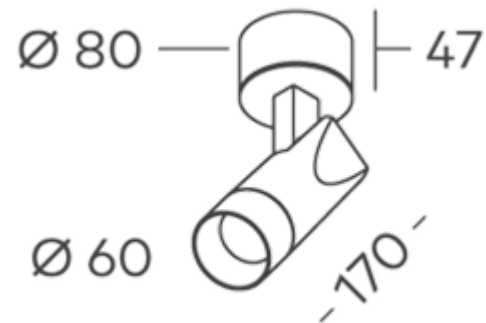

Scope SM60 Surface Mount Spotlight COB 15w

Product Code-	IFL-SCSM0015.TB30.N
Wattage-	15W
Voltage	240v AC
Colour Temperature (k)-	3000K
Beam Angle-	24°
Optional Degree	15°/24°
Lumen output-	1309
Lamp Base-	COB
CRI-	92+
Ip Rating-	IP20
Dimmable	Yes
Mounting Type-	Celing Mount
Material-	Aluminium
Colour-	Black
Warranty-	5 Years Replacement

Scope SM60 Surface Mount Spotlight COB 15w

Product Code-	IFL-SCSM0015.TW30.N
Wattage-	15W
Voltage	240v AC
Colour Temperature (k)-	3000K
Beam Angle-	24°
Optional Degree	15°/24°
Lumen output-	1309
Lamp Base-	COB
CRI-	92+
Ip Rating-	IP20
Dimmable	Yes
Mounting Type-	Celing Mount
Material-	Aluminium
Colour-	White
Warranty-	5 Years Replacement