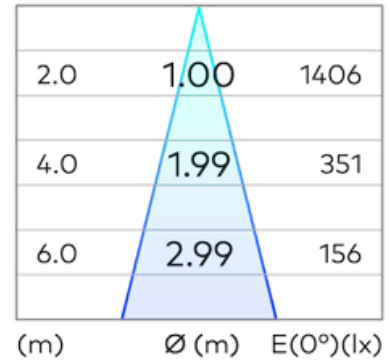

Scope SM60 Surface Mount Spotlight COB 15w

Product Code-	IFL-SCSM0015.TB30.N
Wattage-	15W
Voltage	240v AC
Colour Temperature (k)-	3000K
Beam Angle-	24°
Optional Degree	15°/24°
Lumen output-	1309
Lamp Base-	COB
CRI-	92+
Ip Rating-	IP20
Dimmable	Yes
Mounting Type-	Celing Mount
Material-	Aluminium
Colour-	Black
Warranty-	5 Years Replacement

Scope SM60 Surface Mount Spotlight COB 15w

Product Code-	IFL-SCSM0015.TW30.N
Wattage-	15W
Voltage	240v AC
Colour Temperature (k)-	3000K
Beam Angle-	24°
Optional Degree	15°/24°
Lumen output-	1309
Lamp Base-	COB
CRI-	92+
Ip Rating-	IP20
Dimmable	Yes
Mounting Type-	Celing Mount
Material-	Aluminium
Colour-	White
Warranty-	5 Years Replacement