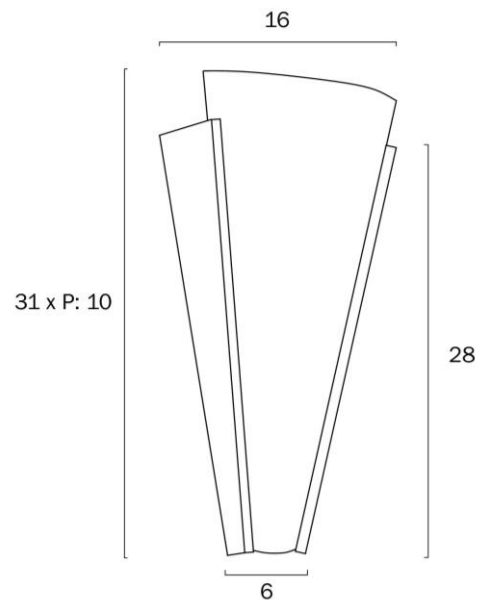

## SAFFI LED WALL LIGHT SMD 12w

<b>Product Code-</b>	<b>IFL-SAFFI-WB-AB</b>
Wattage-	12w
Voltage	240v AC
Colour Temperature (k)-	3000K, 4000K, 5000K
Beam Angle-	180°
Lumen output-	960
Lamp Base-	LED integrated SMD
CRI-	85+
Ip Rating-	IP44
Dimmable	No
Mounting Type-	Surface
Material-	Aluminium, Glass
Colour-	Antique Brass, Opal Matt
Warranty-	3 Years Replacement

## SAFFI LED WALL LIGHT SMD 12w

<b>Product Code-</b>	<b>IFL-SAFFI-WB-BK</b>
Wattage-	12w
Voltage	240v AC
Colour Temperature (k)-	3000K, 4000K, 5000K
Beam Angle-	180°
Lumen output-	960
Lamp Base-	LED integrated SMD
CRI-	85+
Ip Rating-	IP44
Dimmable	No
Mounting Type-	Surface
Material-	Aluminium, Glass
Colour-	Black, Opal Matt
Warranty-	3 Years Replacement

## SAFFI LED WALL LIGHT SMD 12w

<b>Product Code-</b>	<b>IFL-SAFFI-WB-NK</b>
Wattage-	12w
Voltage	240v AC
Colour Temperature (k)-	3000K, 4000K, 5000K
Beam Angle-	180°
Lumen output-	960
Lamp Base-	LED integrated SMD
CRI-	85+
Ip Rating-	IP44
Dimmable	No
Mounting Type-	Surface
Material-	Aluminium, Glass
Colour-	Opal Matt, Nickel
Warranty-	3 Years Replacement