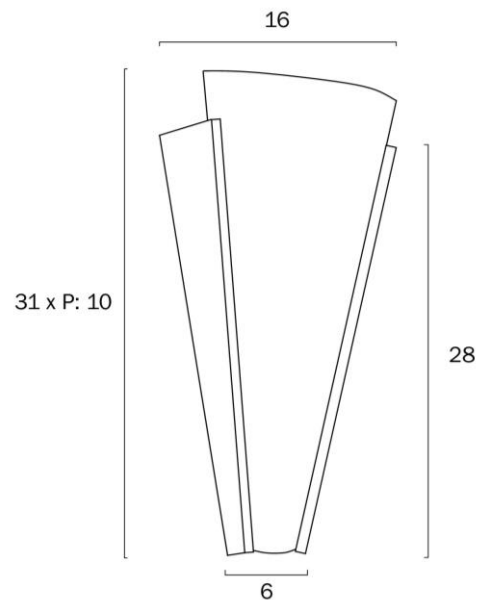

## SAFFI LED WALL LIGHT SMD 12w

<b>Product Code-</b>	<b>IFL-SAFFI-WB-AB</b>
Wattage-	12w
Voltage	240v AC
Colour Temperature (k)-	3000K, 4000K, 5000K
Beam Angle-	180°
Lumen output-	960
Lamp Base-	LED integrated SMD
CRI-	85+
Ip Rating-	IP44
Dimmable	No
Mounting Type-	Surface
Material-	Aluminium, Glass
Colour-	Antique Brass, Opal Matt
Warranty-	3 Years Replacement

## SAFFI LED WALL LIGHT SMD 12w

<b>Product Code-</b>	<b>IFL-SAFFI-WB-BK</b>
Wattage-	12w
Voltage	240v AC
Colour Temperature (k)-	3000K, 4000K, 5000K
Beam Angle-	180°
Lumen output-	960
Lamp Base-	LED integrated SMD
CRI-	85+
Ip Rating-	IP44
Dimmable	No
Mounting Type-	Surface
Material-	Aluminium, Glass
Colour-	Black, Opal Matt
Warranty-	3 Years Replacement

## SAFFI LED WALL LIGHT SMD 12w

<b>Product Code-</b>	<b>IFL-SAFFI-WB-NK</b>
Wattage-	12w
Voltage	240v AC
Colour Temperature (k)-	3000K, 4000K, 5000K
Beam Angle-	180°
Lumen output-	960
Lamp Base-	LED integrated SMD
CRI-	85+
Ip Rating-	IP44
Dimmable	No
Mounting Type-	Surface
Material-	Aluminium, Glass
Colour-	Opal Matt, Nickel
Warranty-	3 Years Replacement