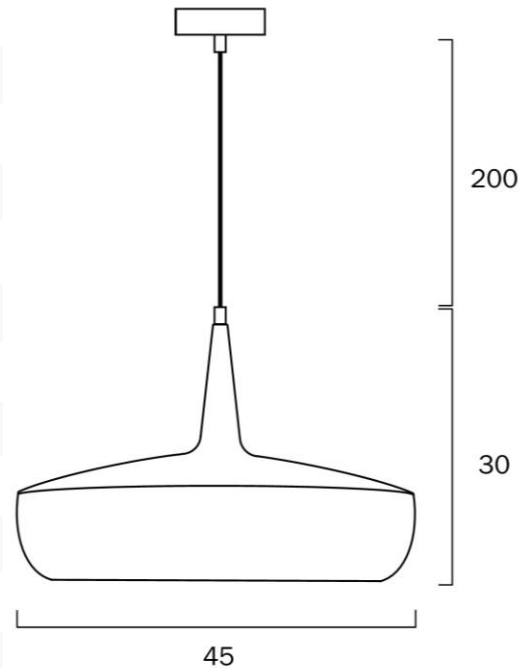

SABRA 43 PENDANT E27 25w

Product Code-	IFL-SABRA-PE45-ACCP
Wattage-	25w
Voltage	240v AC
Colour Temperature (k)-	Globe Dependant
Beam Angle-	90°
Lumen output-	Globe Dependant
Lamp Base-	E27
CRI-	Globe Dependant
Ip Rating-	IP20
Dimmable	Globe Dependant
Mounting Type-	Surface
Material-	Aluminium
Colour-	Copper, Antique Copper
Warranty-	3 Years Replacement

SABRA 43 PENDANT E27 25w

Product Code-	IFL-SABRA-PE45-BKGD
Wattage-	25w
Voltage	240v AC
Colour Temperature (k)-	Globe Dependant
Beam Angle-	90°
Lumen output-	Globe Dependant
Lamp Base-	E27
CRI-	Globe Dependant
Ip Rating-	IP20
Dimmable	Globe Dependant
Mounting Type-	Surface
Material-	Aluminium
Colour-	Black, Gold
Warranty-	3 Years Replacement

SABRA 43 PENDANT E27 25w

Product Code-	IFL-SABRA-PE45-NKSL
Wattage-	25w
Voltage	240v AC
Colour Temperature (k)-	Globe Dependant
Beam Angle-	90°
Lumen output-	Globe Dependant
Lamp Base-	E27
CRI-	Globe Dependant
Ip Rating-	IP20
Dimmable	Globe Dependant
Mounting Type-	Surface
Material-	Aluminium
Colour-	Silver, Nickel
Warranty-	3 Years Replacement