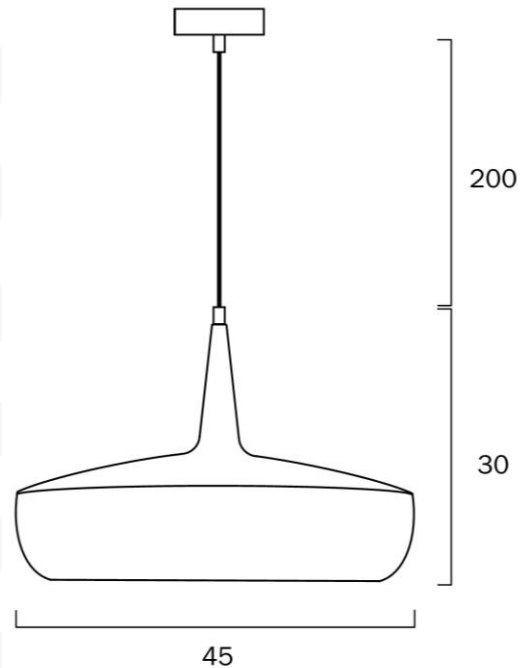

SABRA 43 PENDANT E27 25w

Product Code-	IFL-SABRA-PE45-ACCP
Wattage-	25w
Voltage	240v AC
Colour Temperature (k)-	Globe Dependant
Beam Angle-	90°
Lumen output-	Globe Dependant
Lamp Base-	E27
CRI-	Globe Dependant
Ip Rating-	IP20
Dimmable	Globe Dependant
Mounting Type-	Surface
Material-	Aluminium
Colour-	Copper, Antique Copper
Warranty-	3 Years Replacement

SABRA 43 PENDANT E27 25w

Product Code-	IFL-SABRA-PE45-BKGD
Wattage-	25w
Voltage	240v AC
Colour Temperature (k)-	Globe Dependant
Beam Angle-	90°
Lumen output-	Globe Dependant
Lamp Base-	E27
CRI-	Globe Dependant
Ip Rating-	IP20
Dimmable	Globe Dependant
Mounting Type-	Surface
Material-	Aluminium
Colour-	Black, Gold
Warranty-	3 Years Replacement

SABRA 43 PENDANT E27 25w

Product Code-	IFL-SABRA-PE45-NKSL
Wattage-	25w
Voltage	240v AC
Colour Temperature (k)-	Globe Dependant
Beam Angle-	90°
Lumen output-	Globe Dependant
Lamp Base-	E27
CRI-	Globe Dependant
Ip Rating-	IP20
Dimmable	Globe Dependant
Mounting Type-	Surface
Material-	Aluminium
Colour-	Silver, Nickel
Warranty-	3 Years Replacement