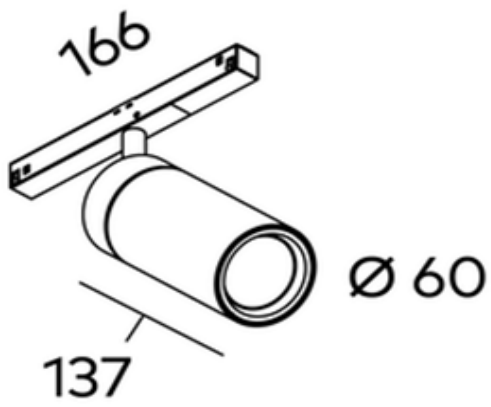

## S60 Single Spotlight for FX Track COB 18W

<b>Product Code-</b>	<b>IFL-S60S0018.BB30.M</b>
Wattage-	18W
Voltage	48v DC
Colour Temperature (k)-	3000K
Beam Angle-	36°
Optional Degree	24°
Lumen output-	1653
Lamp Base-	COB
CRI-	92+
Ip Rating-	IP20
Dimmable	YES
Mounting Type-	Track Mount
Material-	Aluminium
Colour-	Black
Warranty-	5 Years Replacement

# S60 Single Spotlight for FX Track COB 18W

<b>Product Code-</b>	<b>IFL-S60S0018.BB40.M</b>
Wattage-	18W
Voltage	48v DC
Colour Temperature (k)-	4000K
Beam Angle-	36°
Optional Degree	24°
Lumen output-	1723
Lamp Base-	COB
CRI-	92+
Ip Rating-	IP20
Dimmable	YES
Mounting Type-	Track Mount
Material-	Aluminium
Colour-	Black
Warranty-	5 Years Replacement

## S60 Single Spotlight for FX Track COB 18W

<b>Product Code-</b>	<b>IFL-S60S0018.WB30.M</b>
Wattage-	18W
Voltage	48v DC
Colour Temperature (k)-	3000K
Beam Angle-	36°
Optional Degree	24°
Lumen output-	1653
Lamp Base-	COB
CRI-	92+
Ip Rating-	IP20
Dimmable	YES
Mounting Type-	Track Mount
Material-	Aluminium
Colour-	White
Warranty-	5 Years Replacement

## S60 Single Spotlight for FX Track COB 18W

<b>Product Code-</b>	<b>IFL-S60S0018.WB40.M</b>
Wattage-	18W
Voltage	48v DC
Colour Temperature (k)-	4000K
Beam Angle-	36°
Optional Degree	24°
Lumen output-	1723
Lamp Base-	COB
CRI-	92+
Ip Rating-	IP20
Dimmable	YES
Mounting Type-	Track Mount
Material-	Aluminium
Colour-	White
Warranty-	5 Years Replacement