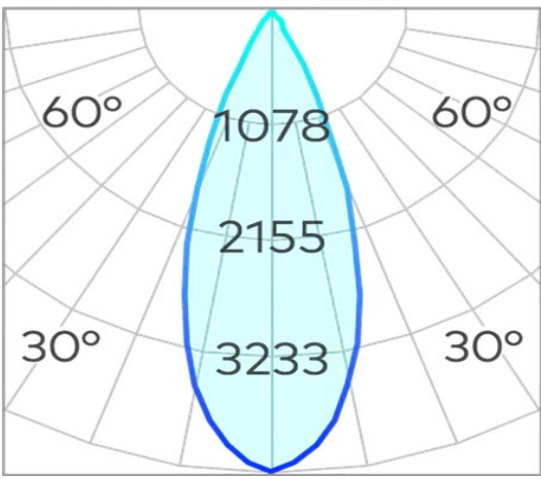

## S60 Single Spotlight for FX Track COB 18W

<b>Product Code-</b>	<b>IFL-S60S0018.BB30.M</b>
Wattage-	18W
Voltage	48v DC
Colour Temperature (k)-	3000K
Beam Angle-	36°
Optional Degree	24°
Lumen output-	1653
Lamp Base-	COB
CRI-	92+
Ip Rating-	IP20
Dimmable	YES
Mounting Type-	Track Mount
Material-	Aluminium
Colour-	Black
Warranty-	5 Years Replacement

# S60 Single Spotlight for FX Track COB 18W

<b>Product Code-</b>	<b>IFL-S60S0018.BB40.M</b>
Wattage-	18W
Voltage	48v DC
Colour Temperature (k)-	4000K
Beam Angle-	36°
Optional Degree	24°
Lumen output-	1723
Lamp Base-	COB
CRI-	92+
Ip Rating-	IP20
Dimmable	YES
Mounting Type-	Track Mount
Material-	Aluminium
Colour-	Black
Warranty-	5 Years Replacement

## S60 Single Spotlight for FX Track COB 18W

<b>Product Code-</b>	<b>IFL-S60S0018.WB30.M</b>
Wattage-	18W
Voltage	48v DC
Colour Temperature (k)-	3000K
Beam Angle-	36°
Optional Degree	24°
Lumen output-	1653
Lamp Base-	COB
CRI-	92+
Ip Rating-	IP20
Dimmable	YES
Mounting Type-	Track Mount
Material-	Aluminium
Colour-	White
Warranty-	5 Years Replacement