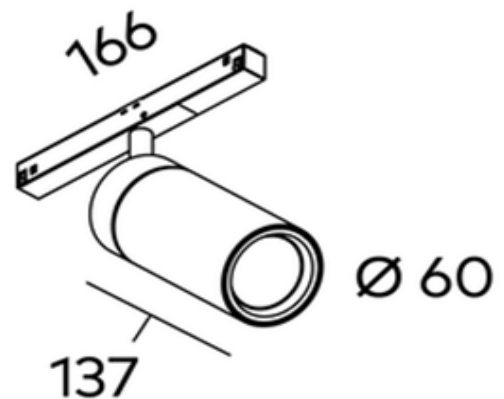

## S60 Single Spotlight for FX Track COB 18W

<b>Product Code-</b>	<b>IFL-S60S0018.BB30.M</b>
Wattage-	18W
Voltage	48v DC
Colour Temperature (k)-	3000K
Beam Angle-	36°
Optional Degree	24°
Lumen output-	1653
Lamp Base-	COB
CRI-	92+
Ip Rating-	IP20
Dimmable	YES
Mounting Type-	Track Mount
Material-	Aluminium
Colour-	Black
Warranty-	5 Years Replacement

# S60 Single Spotlight for FX Track COB 18W

<b>Product Code-</b>	<b>IFL-S60S0018.BB40.M</b>
Wattage-	18W
Voltage	48v DC
Colour Temperature (k)-	4000K
Beam Angle-	36°
Optional Degree	24°
Lumen output-	1723
Lamp Base-	COB
CRI-	92+
Ip Rating-	IP20
Dimmable	YES
Mounting Type-	Track Mount
Material-	Aluminium
Colour-	Black
Warranty-	5 Years Replacement

## S60 Single Spotlight for FX Track COB 18W

<b>Product Code-</b>	<b>IFL-S60S0018.WB30.M</b>
Wattage-	18W
Voltage	48v DC
Colour Temperature (k)-	3000K
Beam Angle-	36°
Optional Degree	24°
Lumen output-	1653
Lamp Base-	COB
CRI-	92+
Ip Rating-	IP20
Dimmable	YES
Mounting Type-	Track Mount
Material-	Aluminium
Colour-	White
Warranty-	5 Years Replacement

## S60 Single Spotlight for FX Track COB 18W

<b>Product Code-</b>	<b>IFL-S60S0018.WB40.M</b>
Wattage-	18W
Voltage	48v DC
Colour Temperature (k)-	4000K
Beam Angle-	36°
Optional Degree	24°
Lumen output-	1723
Lamp Base-	COB
CRI-	92+
Ip Rating-	IP20
Dimmable	YES
Mounting Type-	Track Mount
Material-	Aluminium
Colour-	White
Warranty-	5 Years Replacement