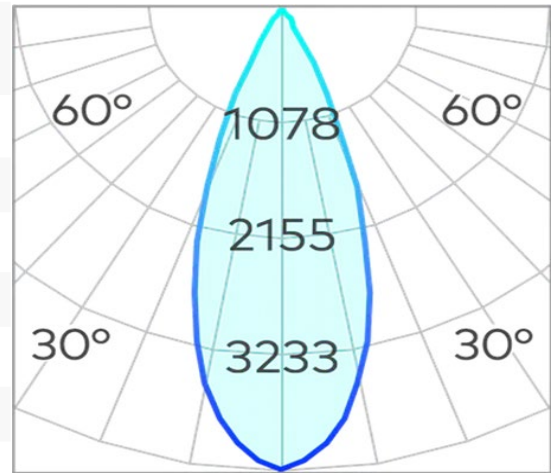

## S60 Single Spotlight for FX Track COB 18W

<b>Product Code-</b>	<b>IFL-S60S0018.BB30.M</b>
Wattage-	18W
Voltage	48v DC
Colour Temperature (k)-	3000K
Beam Angle-	36°
Optional Degree	24°
Lumen output-	1653
Lamp Base-	COB
CRI-	92+
Ip Rating-	IP20
Dimmable	YES
Mounting Type-	Track Mount
Material-	Aluminium
Colour-	Black
Warranty-	5 Years Replacement

# S60 Single Spotlight for FX Track COB 18W

<b>Product Code-</b>	<b>IFL-S60S0018.BB40.M</b>
Wattage-	18W
Voltage	48v DC
Colour Temperature (k)-	4000K
Beam Angle-	36°
Optional Degree	24°
Lumen output-	1723
Lamp Base-	COB
CRI-	92+
Ip Rating-	IP20
Dimmable	YES
Mounting Type-	Track Mount
Material-	Aluminium
Colour-	Black
Warranty-	5 Years Replacement

## S60 Single Spotlight for FX Track COB 18W

<b>Product Code-</b>	<b>IFL-S60S0018.WB30.M</b>
Wattage-	18W
Voltage	48v DC
Colour Temperature (k)-	3000K
Beam Angle-	36°
Optional Degree	24°
Lumen output-	1653
Lamp Base-	COB
CRI-	92+
Ip Rating-	IP20
Dimmable	YES
Mounting Type-	Track Mount
Material-	Aluminium
Colour-	White
Warranty-	5 Years Replacement