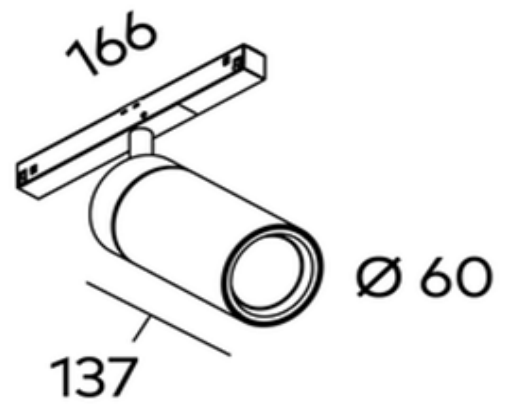

## S60 Single Spotlight for FX Track COB 18W

<b>Product Code-</b>	<b>IFL-S60S0018.BB30.M</b>
Wattage-	18W
Voltage	48v DC
Colour Temperature (k)-	3000K
Beam Angle-	36°
Optional Degree	24°
Lumen output-	1653
Lamp Base-	COB
CRI-	92+
Ip Rating-	IP20
Dimmable	YES
Mounting Type-	Track Mount
Material-	Aluminium
Colour-	Black
Warranty-	5 Years Replacement

# S60 Single Spotlight for FX Track COB 18W

<b>Product Code-</b>	<b>IFL-S60S0018.BB40.M</b>
Wattage-	18W
Voltage	48v DC
Colour Temperature (k)-	4000K
Beam Angle-	36°
Optional Degree	24°
Lumen output-	1723
Lamp Base-	COB
CRI-	92+
Ip Rating-	IP20
Dimmable	YES
Mounting Type-	Track Mount
Material-	Aluminium
Colour-	Black
Warranty-	5 Years Replacement

## S60 Single Spotlight for FX Track COB 18W

<b>Product Code-</b>	<b>IFL-S60S0018.WB30.M</b>
Wattage-	18W
Voltage	48v DC
Colour Temperature (k)-	3000K
Beam Angle-	36°
Optional Degree	24°
Lumen output-	1653
Lamp Base-	COB
CRI-	92+
Ip Rating-	IP20
Dimmable	YES
Mounting Type-	Track Mount
Material-	Aluminium
Colour-	White
Warranty-	5 Years Replacement

## S60 Single Spotlight for FX Track COB 18W

<b>Product Code-</b>	<b>IFL-S60S0018.WB40.M</b>
Wattage-	18W
Voltage	48v DC
Colour Temperature (k)-	4000K
Beam Angle-	36°
Optional Degree	24°
Lumen output-	1723
Lamp Base-	COB
CRI-	92+
Ip Rating-	IP20
Dimmable	YES
Mounting Type-	Track Mount
Material-	Aluminium
Colour-	White
Warranty-	5 Years Replacement