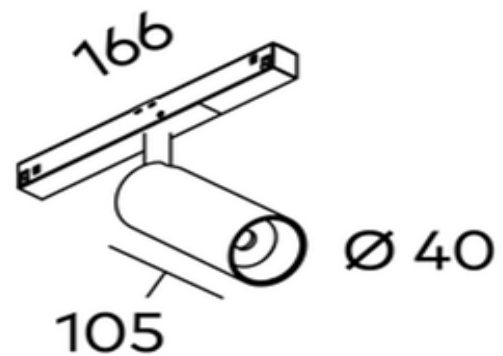

## S40 Single Spotlight for FX Track COB 11W

<b>Product Code-</b>	<b>IFL-S40S0011.BB30.M</b>
Wattage-	11W
Voltage	48v DC
Colour Temperature (k)-	3000K
Beam Angle-	33°
Optional Degree	18°
Lumen output-	762
Lamp Base-	COB
CRI-	92+
Ip Rating-	IP20
Dimmable	YES
Mounting Type-	Track Mount
Material-	Aluminium
Colour-	Black
Warranty-	5 Years Replacement

## S40 Single Spotlight for FX Track COB 11W

<b>Product Code-</b>	<b>IFL-S40S0011.BB40.M</b>
Wattage-	11W
Voltage	48v DC
Colour Temperature (k)-	4000K
Beam Angle-	33°
Optional Degree	18°
Lumen output-	828
Lamp Base-	COB
CRI-	92+
Ip Rating-	IP20
Dimmable	YES
Mounting Type-	Track Mount
Material-	Aluminium
Colour-	Black
Warranty-	5 Years Replacement

## S40 Single Spotlight for FX Track COB 11W

<b>Product Code-</b>	<b>IFL-S40S0011.WB30.M</b>
Wattage-	11W
Voltage	48v DC
Colour Temperature (k)-	3000K
Beam Angle-	33°
Optional Degree	18°
Lumen output-	762
Lamp Base-	COB
CRI-	92+
Ip Rating-	IP20
Dimmable	YES
Mounting Type-	Track Mount
Material-	Aluminium
Colour-	White
Warranty-	5 Years Replacement

## S40 Single Spotlight for FX Track COB 11W

<b>Product Code-</b>	<b>IFL-S40S0011.WB40.M</b>
Wattage-	11W
Voltage	48v DC
Colour Temperature (k)-	4000K
Beam Angle-	33°
Optional Degree	18°
Lumen output-	828
Lamp Base-	COB
CRI-	92+
Ip Rating-	IP20
Dimmable	YES
Mounting Type-	Track Mount
Material-	Aluminium
Colour-	White
Warranty-	5 Years Replacement