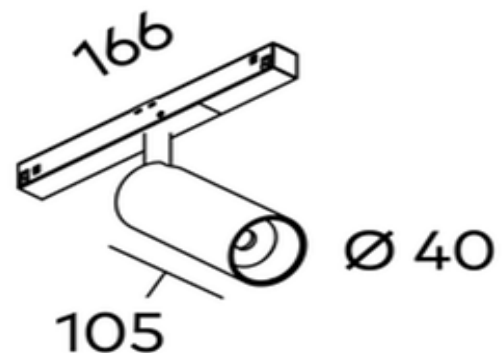

## S40 Single Spotlight for FX Track COB 11W

<b>Product Code-</b>	<b>IFL-S40S0011.BB30.M</b>
Wattage-	11W
Voltage	48v DC
Colour Temperature (k)-	3000K
Beam Angle-	33°
Optional Degree	18°
Lumen output-	762
Lamp Base-	COB
CRI-	92+
Ip Rating-	IP20
Dimmable	YES
Mounting Type-	Track Mount
Material-	Aluminium
Colour-	Black
Warranty-	5 Years Replacement

## S40 Single Spotlight for FX Track COB 11W

<b>Product Code-</b>	<b>IFL-S40S0011.BB40.M</b>
Wattage-	11W
Voltage	48v DC
Colour Temperature (k)-	4000K
Beam Angle-	33°
Optional Degree	18°
Lumen output-	828
Lamp Base-	COB
CRI-	92+
Ip Rating-	IP20
Dimmable	YES
Mounting Type-	Track Mount
Material-	Aluminium
Colour-	Black
Warranty-	5 Years Replacement

## S40 Single Spotlight for FX Track COB 11W

<b>Product Code-</b>	<b>IFL-S40S0011.WB30.M</b>
Wattage-	11W
Voltage	48v DC
Colour Temperature (k)-	3000K
Beam Angle-	33°
Optional Degree	18°
Lumen output-	762
Lamp Base-	COB
CRI-	92+
Ip Rating-	IP20
Dimmable	YES
Mounting Type-	Track Mount
Material-	Aluminium
Colour-	White
Warranty-	5 Years Replacement