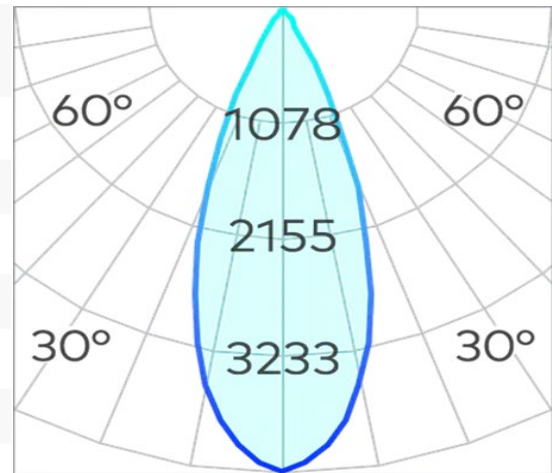

Product Code-	IFL-S40S0011.WB30.M
Wattage-	11W
Voltage	48v DC
Colour Temperature (k)-	3000K
Beam Angle-	33°
Optional Degree	18°
Lumen output-	762
Lamp Base-	COB
CRI-	92+
Ip Rating-	IP20
Dimmable	YES
Mounting Type-	Track Mount
Material-	Aluminium
Colour-	White
Warranty-	5 Years Replacement