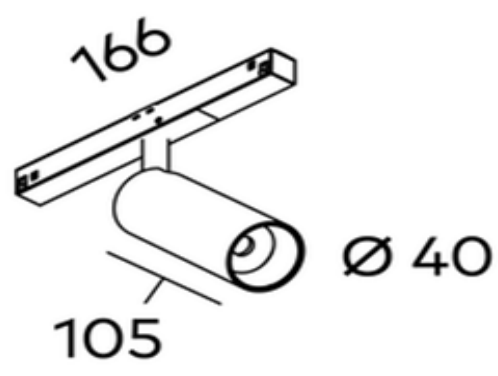

## S40 Single Spotlight for FX Track COB 11W

<b>Product Code-</b>	<b>IFL-S40S0011.BB30.M</b>
Wattage-	11W
Voltage	48v DC
Colour Temperature (k)-	3000K
Beam Angle-	33°
Optional Degree	18°
Lumen output-	762
Lamp Base-	COB
CRI-	92+
Ip Rating-	IP20
Dimmable	YES
Mounting Type-	Track Mount
Material-	Aluminium
Colour-	Black
Warranty-	5 Years Replacement

## S40 Single Spotlight for FX Track COB 11W

<b>Product Code-</b>	<b>IFL-S40S0011.BB40.M</b>
Wattage-	11W
Voltage	48v DC
Colour Temperature (k)-	4000K
Beam Angle-	33°
Optional Degree	18°
Lumen output-	828
Lamp Base-	COB
CRI-	92+
Ip Rating-	IP20
Dimmable	YES
Mounting Type-	Track Mount
Material-	Aluminium
Colour-	Black
Warranty-	5 Years Replacement

## S40 Single Spotlight for FX Track COB 11W

<b>Product Code-</b>	<b>IFL-S40S0011.WB30.M</b>
Wattage-	11W
Voltage	48v DC
Colour Temperature (k)-	3000K
Beam Angle-	33°
Optional Degree	18°
Lumen output-	762
Lamp Base-	COB
CRI-	92+
Ip Rating-	IP20
Dimmable	YES
Mounting Type-	Track Mount
Material-	Aluminium
Colour-	White
Warranty-	5 Years Replacement

## S40 Single Spotlight for FX Track COB 11W

<b>Product Code-</b>	<b>IFL-S40S0011.WB40.M</b>
Wattage-	11W
Voltage	48v DC
Colour Temperature (k)-	4000K
Beam Angle-	33°
Optional Degree	18°
Lumen output-	828
Lamp Base-	COB
CRI-	92+
Ip Rating-	IP20
Dimmable	YES
Mounting Type-	Track Mount
Material-	Aluminium
Colour-	White
Warranty-	5 Years Replacement