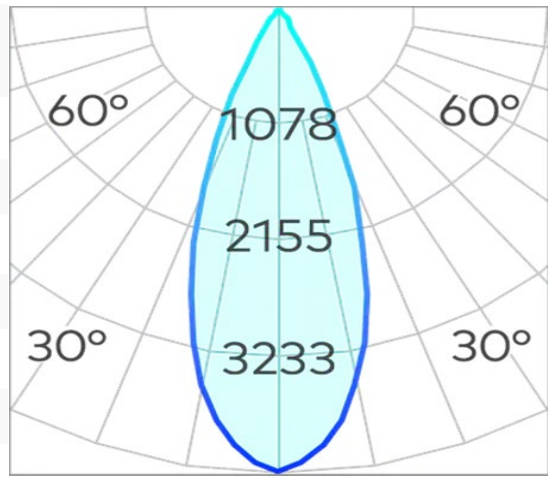

## S40 Single Spotlight for FX Track COB 11W

<b>Product Code-</b>	<b>IFL-S40S0011.BB30.M</b>
Wattage-	11W
Voltage	48v DC
Colour Temperature (k)-	3000K
Beam Angle-	33°
Optional Degree	18°
Lumen output-	762
Lamp Base-	COB
CRI-	92+
Ip Rating-	IP20
Dimmable	YES
Mounting Type-	Track Mount
Material-	Aluminium
Colour-	Black
Warranty-	5 Years Replacement

## S40 Single Spotlight for FX Track COB 11W

<b>Product Code-</b>	<b>IFL-S40S0011.BB40.M</b>
Wattage-	11W
Voltage	48v DC
Colour Temperature (k)-	4000K
Beam Angle-	33°
Optional Degree	18°
Lumen output-	828
Lamp Base-	COB
CRI-	92+
Ip Rating-	IP20
Dimmable	YES
Mounting Type-	Track Mount
Material-	Aluminium
Colour-	Black
Warranty-	5 Years Replacement

## S40 Single Spotlight for FX Track COB 11W

<b>Product Code-</b>	<b>IFL-S40S0011.WB30.M</b>
Wattage-	11W
Voltage	48v DC
Colour Temperature (k)-	3000K
Beam Angle-	33°
Optional Degree	18°
Lumen output-	762
Lamp Base-	COB
CRI-	92+
Ip Rating-	IP20
Dimmable	YES
Mounting Type-	Track Mount
Material-	Aluminium
Colour-	White
Warranty-	5 Years Replacement