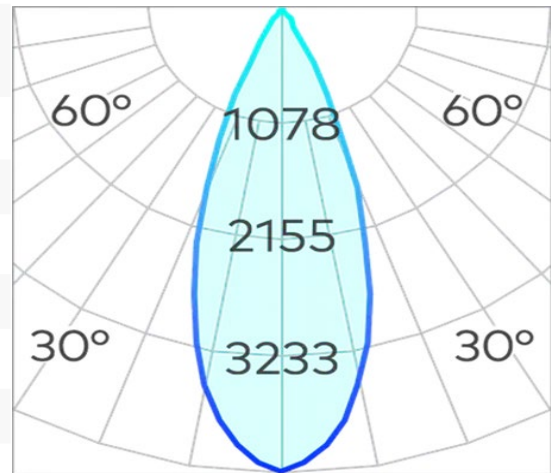

## S40 Single Spotlight for FX Track COB 11W

<b>Product Code-</b>	<b>IFL-S40S0011.BB30.M</b>
Wattage-	11W
Voltage	48v DC
Colour Temperature (k)-	3000K
Beam Angle-	33°
Optional Degree	18°
Lumen output-	762
Lamp Base-	COB
CRI-	92+
Ip Rating-	IP20
Dimmable	YES
Mounting Type-	Track Mount
Material-	Aluminium
Colour-	Black
Warranty-	5 Years Replacement

## S40 Single Spotlight for FX Track COB 11W

<b>Product Code-</b>	<b>IFL-S40S0011.BB40.M</b>
Wattage-	11W
Voltage	48v DC
Colour Temperature (k)-	4000K
Beam Angle-	33°
Optional Degree	18°
Lumen output-	828
Lamp Base-	COB
CRI-	92+
Ip Rating-	IP20
Dimmable	YES
Mounting Type-	Track Mount
Material-	Aluminium
Colour-	Black
Warranty-	5 Years Replacement