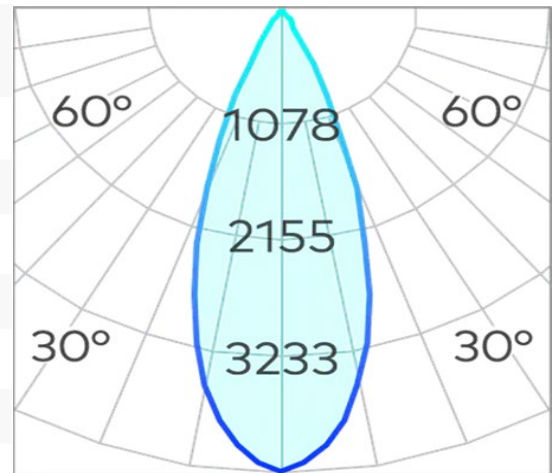

S40 Double Spotlight for FX Track COB 11W

Product Code-	IFL-S40D0022.BB30.M
Wattage-	11W
Voltage	48v DC
Colour Temperature (k)-	3000K
Beam Angle-	33°
Optional Degree	18°
Lumen output-	762
Lamp Base-	COB
CRI-	92+
Ip Rating-	IP20
Dimmable	YES
Mounting Type-	Track Mount
Material-	Aluminium
Colour-	Black
Warranty-	5 Years Replacement

S40 Double Spotlight for FX Track COB 11W

Product Code-	IFL-S40D0022.BB40.M
Wattage-	11W
Voltage	48v DC
Colour Temperature (k)-	4000K
Beam Angle-	33°
Optional Degree	18°
Lumen output-	828
Lamp Base-	COB
CRI-	92+
Ip Rating-	IP20
Dimmable	YES
Mounting Type-	Track Mount
Material-	Aluminium
Colour-	Black
Warranty-	5 Years Replacement

S40 Double Spotlight for FX Track COB 11W

Product Code-	IFL-S40D0022.WB30.M
Wattage-	11W
Voltage	48v DC
Colour Temperature (k)-	3000K
Beam Angle-	33°
Optional Degree	18°
Lumen output-	762
Lamp Base-	COB
CRI-	92+
Ip Rating-	IP20
Dimmable	YES
Mounting Type-	Track Mount
Material-	Aluminium
Colour-	White
Warranty-	5 Years Replacement

S40 Double Spotlight for FX Track COB 11W

Product Code-	IFL-S40D0022.WB40.M
Wattage-	11W
Voltage	48v DC
Colour Temperature (k)-	4000K
Beam Angle-	33°
Optional Degree	18°
Lumen output-	828
Lamp Base-	COB
CRI-	92+
Ip Rating-	IP20
Dimmable	YES
Mounting Type-	Track Mount
Material-	Aluminium
Colour-	White
Warranty-	5 Years Replacement