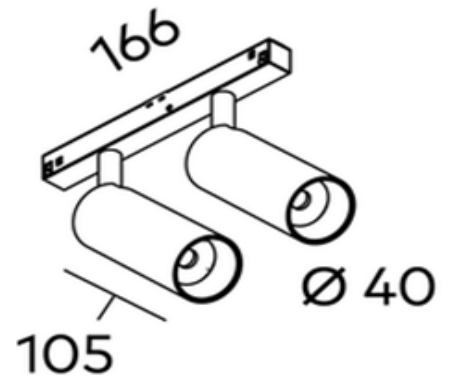

S40 Double Spotlight for FX Track COB 11W

Product Code-	IFL-S40D0022.BB30.M
Wattage-	11W
Voltage	48v DC
Colour Temperature (k)-	3000K
Beam Angle-	33°
Optional Degree	18°
Lumen output-	762
Lamp Base-	COB
CRI-	92+
Ip Rating-	IP20
Dimmable	YES
Mounting Type-	Track Mount
Material-	Aluminium
Colour-	Black
Warranty-	5 Years Replacement

S40 Double Spotlight for FX Track COB 11W

Product Code-	IFL-S40D0022.BB40.M
Wattage-	11W
Voltage	48v DC
Colour Temperature (k)-	4000K
Beam Angle-	33°
Optional Degree	18°
Lumen output-	828
Lamp Base-	COB
CRI-	92+
Ip Rating-	IP20
Dimmable	YES
Mounting Type-	Track Mount
Material-	Aluminium
Colour-	Black
Warranty-	5 Years Replacement

S40 Double Spotlight for FX Track COB 11W

Product Code-	IFL-S40D0022.WB30.M
Wattage-	11W
Voltage	48v DC
Colour Temperature (k)-	3000K
Beam Angle-	33°
Optional Degree	18°
Lumen output-	762
Lamp Base-	COB
CRI-	92+
Ip Rating-	IP20
Dimmable	YES
Mounting Type-	Track Mount
Material-	Aluminium
Colour-	White
Warranty-	5 Years Replacement

S40 Double Spotlight for FX Track COB 11W

Product Code-	IFL-S40D0022.WB40.M
Wattage-	11W
Voltage	48v DC
Colour Temperature (k)-	4000K
Beam Angle-	33°
Optional Degree	18°
Lumen output-	828
Lamp Base-	COB
CRI-	92+
Ip Rating-	IP20
Dimmable	YES
Mounting Type-	Track Mount
Material-	Aluminium
Colour-	White
Warranty-	5 Years Replacement