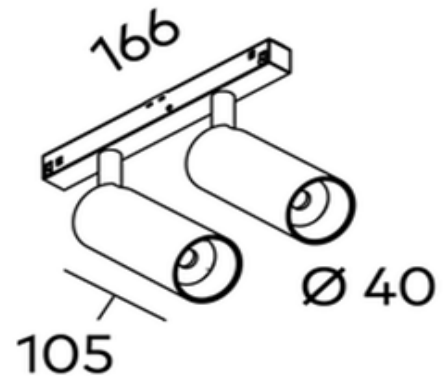

S40 Double Spotlight for FX Track COB 11W

Product Code-	IFL-S40D0022.BB30.M
Wattage-	11W
Voltage	48v DC
Colour Temperature (k)-	3000K
Beam Angle-	33°
Optional Degree	18°
Lumen output-	762
Lamp Base-	COB
CRI-	92+
Ip Rating-	IP20
Dimmable	YES
Mounting Type-	Track Mount
Material-	Aluminium
Colour-	Black
Warranty-	5 Years Replacement

S40 Double Spotlight for FX Track COB 11W

Product Code-	IFL-S40D0022.BB40.M
Wattage-	11W
Voltage	48v DC
Colour Temperature (k)-	4000K
Beam Angle-	33°
Optional Degree	18°
Lumen output-	828
Lamp Base-	COB
CRI-	92+
Ip Rating-	IP20
Dimmable	YES
Mounting Type-	Track Mount
Material-	Aluminium
Colour-	Black
Warranty-	5 Years Replacement

S40 Double Spotlight for FX Track COB 11W

Product Code-	IFL-S40D0022.WB30.M
Wattage-	11W
Voltage	48v DC
Colour Temperature (k)-	3000K
Beam Angle-	33°
Optional Degree	18°
Lumen output-	762
Lamp Base-	COB
CRI-	92+
Ip Rating-	IP20
Dimmable	YES
Mounting Type-	Track Mount
Material-	Aluminium
Colour-	White
Warranty-	5 Years Replacement

S40 Double Spotlight for FX Track COB 11W

Product Code-	IFL-S40D0022.WB40.M
Wattage-	11W
Voltage	48v DC
Colour Temperature (k)-	4000K
Beam Angle-	33°
Optional Degree	18°
Lumen output-	828
Lamp Base-	COB
CRI-	92+
Ip Rating-	IP20
Dimmable	YES
Mounting Type-	Track Mount
Material-	Aluminium
Colour-	White
Warranty-	5 Years Replacement