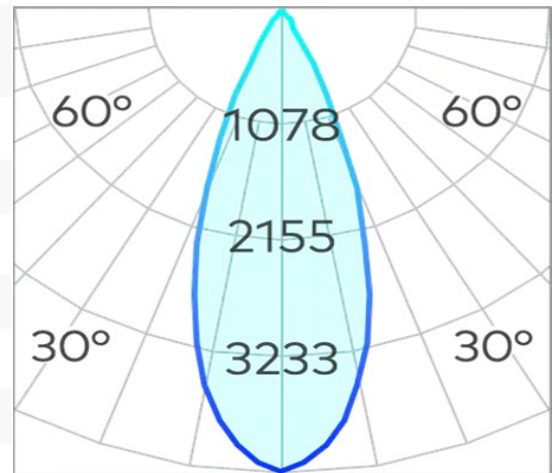

S40 Double Spotlight for FX Track COB 11W

Product Code-	IFL-S40D0022.BB30.M
Wattage-	11W
Voltage	48v DC
Colour Temperature (k)-	3000K
Beam Angle-	33°
Optional Degree	18°
Lumen output-	762
Lamp Base-	COB
CRI-	92+
Ip Rating-	IP20
Dimmable	YES
Mounting Type-	Track Mount
Material-	Aluminium
Colour-	Black
Warranty-	5 Years Replacement

S40 Double Spotlight for FX Track COB 11W

Product Code-	IFL-S40D0022.BB40.M
Wattage-	11W
Voltage	48v DC
Colour Temperature (k)-	4000K
Beam Angle-	33°
Optional Degree	18°
Lumen output-	828
Lamp Base-	COB
CRI-	92+
Ip Rating-	IP20
Dimmable	YES
Mounting Type-	Track Mount
Material-	Aluminium
Colour-	Black
Warranty-	5 Years Replacement

S40 Double Spotlight for FX Track COB 11W

Product Code-	IFL-S40D0022.WB30.M
Wattage-	11W
Voltage	48v DC
Colour Temperature (k)-	3000K
Beam Angle-	33°
Optional Degree	18°
Lumen output-	762
Lamp Base-	COB
CRI-	92+
Ip Rating-	IP20
Dimmable	YES
Mounting Type-	Track Mount
Material-	Aluminium
Colour-	White
Warranty-	5 Years Replacement