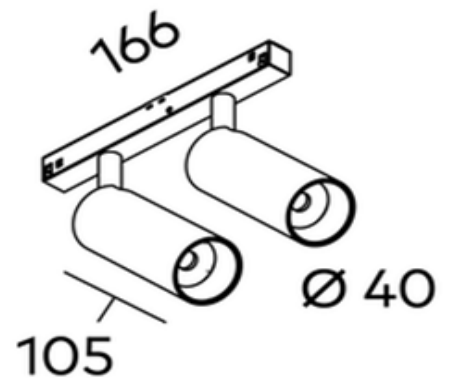

S40 Double Spotlight for FX Track COB 11W

Product Code-	IFL-S40D0022.BB30.M
Wattage-	11W
Voltage	48v DC
Colour Temperature (k)-	3000K
Beam Angle-	33°
Optional Degree	18°
Lumen output-	762
Lamp Base-	COB
CRI-	92+
Ip Rating-	IP20
Dimmable	YES
Mounting Type-	Track Mount
Material-	Aluminium
Colour-	Black
Warranty-	5 Years Replacement

S40 Double Spotlight for FX Track COB 11W

Product Code-	IFL-S40D0022.BB40.M
Wattage-	11W
Voltage	48v DC
Colour Temperature (k)-	4000K
Beam Angle-	33°
Optional Degree	18°
Lumen output-	828
Lamp Base-	COB
CRI-	92+
Ip Rating-	IP20
Dimmable	YES
Mounting Type-	Track Mount
Material-	Aluminium
Colour-	Black
Warranty-	5 Years Replacement

S40 Double Spotlight for FX Track COB 11W

Product Code-	IFL-S40D0022.WB30.M
Wattage-	11W
Voltage	48v DC
Colour Temperature (k)-	3000K
Beam Angle-	33°
Optional Degree	18°
Lumen output-	762
Lamp Base-	COB
CRI-	92+
Ip Rating-	IP20
Dimmable	YES
Mounting Type-	Track Mount
Material-	Aluminium
Colour-	White
Warranty-	5 Years Replacement

S40 Double Spotlight for FX Track COB 11W

Product Code-	IFL-S40D0022.WB40.M
Wattage-	11W
Voltage	48v DC
Colour Temperature (k)-	4000K
Beam Angle-	33°
Optional Degree	18°
Lumen output-	828
Lamp Base-	COB
CRI-	92+
Ip Rating-	IP20
Dimmable	YES
Mounting Type-	Track Mount
Material-	Aluminium
Colour-	White
Warranty-	5 Years Replacement