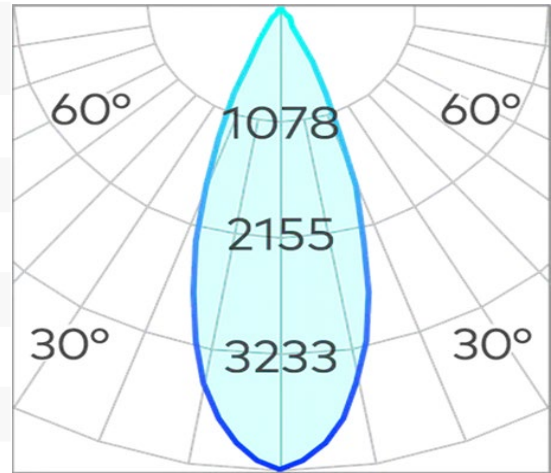

S40 Double Spotlight for FX Track COB 11W

Product Code-	IFL-S40D0022.BB30.M
Wattage-	11W
Voltage	48v DC
Colour Temperature (k)-	3000K
Beam Angle-	33°
Optional Degree	18°
Lumen output-	762
Lamp Base-	COB
CRI-	92+
Ip Rating-	IP20
Dimmable	YES
Mounting Type-	Track Mount
Material-	Aluminium
Colour-	Black
Warranty-	5 Years Replacement

S40 Double Spotlight for FX Track COB 11W

Product Code-	IFL-S40D0022.BB40.M
Wattage-	11W
Voltage	48v DC
Colour Temperature (k)-	4000K
Beam Angle-	33°
Optional Degree	18°
Lumen output-	828
Lamp Base-	COB
CRI-	92+
Ip Rating-	IP20
Dimmable	YES
Mounting Type-	Track Mount
Material-	Aluminium
Colour-	Black
Warranty-	5 Years Replacement

S40 Double Spotlight for FX Track COB 11W

Product Code-	IFL-S40D0022.WB30.M
Wattage-	11W
Voltage	48v DC
Colour Temperature (k)-	3000K
Beam Angle-	33°
Optional Degree	18°
Lumen output-	762
Lamp Base-	COB
CRI-	92+
Ip Rating-	IP20
Dimmable	YES
Mounting Type-	Track Mount
Material-	Aluminium
Colour-	White
Warranty-	5 Years Replacement

S40 Double Spotlight for FX Track COB 11W

Product Code-	IFL-S40D0022.WB40.M
Wattage-	11W
Voltage	48v DC
Colour Temperature (k)-	4000K
Beam Angle-	33°
Optional Degree	18°
Lumen output-	828
Lamp Base-	COB
CRI-	92+
Ip Rating-	IP20
Dimmable	YES
Mounting Type-	Track Mount
Material-	Aluminium
Colour-	White
Warranty-	5 Years Replacement