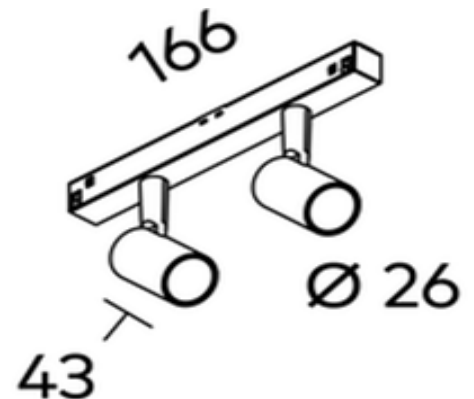

## S26 Double Spotlight for FX Track COB 2x2W

<b>Product Code-</b>	<b>IFL-S26D0004.BB30.P</b>
Wattage-	2x2W
Voltage	48v DC
Colour Temperature (k)-	3000K
Beam Angle-	12°
Optional Degree	20°
Lumen output-	206
Lamp Base-	COB
CRI-	92+
Ip Rating-	IP20
Dimmable	YES
Mounting Type-	Track Mount
Material-	Aluminium
Colour-	Black
Warranty-	5 Years Replacement

## S26 Double Spotlight for FX Track COB 2x2W

<b>Product Code-</b>	<b>IFL-S26D0004.BB40.P</b>
Wattage-	2x2W
Voltage	48v DC
Colour Temperature (k)-	4000K
Beam Angle-	12°
Optional Degree	20°
Lumen output-	224
Lamp Base-	COB
CRI-	92+
Ip Rating-	IP20
Dimmable	YES
Mounting Type-	Track Mount
Material-	Aluminium
Colour-	Black
Warranty-	5 Years Replacement

## S26 Double Spotlight for FX Track COB 2x2W

<b>Product Code-</b>	<b>IFL-S26D0004.WB30.P</b>
Wattage-	2x2W
Voltage	48v DC
Colour Temperature (k)-	3000K
Beam Angle-	12°
Optional Degree	20°
Lumen output-	206
Lamp Base-	COB
CRI-	92+
Ip Rating-	IP20
Dimmable	YES
Mounting Type-	Track Mount
Material-	Aluminium
Colour-	White
Warranty-	5 Years Replacement

## S26 Double Spotlight for FX Track COB 2x2W

<b>Product Code-</b>	<b>IFL-S26D0004.WB40.P</b>
Wattage-	2x2W
Voltage	48v DC
Colour Temperature (k)-	4000K
Beam Angle-	12°
Optional Degree	20°
Lumen output-	224
Lamp Base-	COB
CRI-	92+
Ip Rating-	IP20
Dimmable	YES
Mounting Type-	Track Mount
Material-	Aluminium
Colour-	White
Warranty-	5 Years Replacement