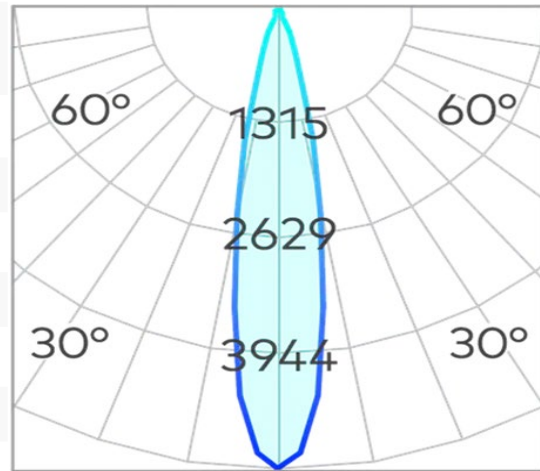

## S26 Double Spotlight for FX Track COB 2x2W

<b>Product Code-</b>	<b>IFL-S26D0004.BB30.P</b>
Wattage-	2x2W
Voltage	48v DC
Colour Temperature (k)-	3000K
Beam Angle-	12°
Optional Degree	20°
Lumen output-	206
Lamp Base-	COB
CRI-	92+
Ip Rating-	IP20
Dimmable	YES
Mounting Type-	Track Mount
Material-	Aluminium
Colour-	Black
Warranty-	5 Years Replacement

## S26 Double Spotlight for FX Track COB 2x2W

<b>Product Code-</b>	<b>IFL-S26D0004.BB40.P</b>
Wattage-	2x2W
Voltage	48v DC
Colour Temperature (k)-	4000K
Beam Angle-	12°
Optional Degree	20°
Lumen output-	224
Lamp Base-	COB
CRI-	92+
Ip Rating-	IP20
Dimmable	YES
Mounting Type-	Track Mount
Material-	Aluminium
Colour-	Black
Warranty-	5 Years Replacement

## S26 Double Spotlight for FX Track COB 2x2W

<b>Product Code-</b>	<b>IFL-S26D0004.WB30.P</b>
Wattage-	2x2W
Voltage	48v DC
Colour Temperature (k)-	3000K
Beam Angle-	12°
Optional Degree	20°
Lumen output-	206
Lamp Base-	COB
CRI-	92+
Ip Rating-	IP20
Dimmable	YES
Mounting Type-	Track Mount
Material-	Aluminium
Colour-	White
Warranty-	5 Years Replacement

## S26 Double Spotlight for FX Track COB 2x2W

<b>Product Code-</b>	<b>IFL-S26D0004.WB40.P</b>
Wattage-	2x2W
Voltage	48v DC
Colour Temperature (k)-	4000K
Beam Angle-	12°
Optional Degree	20°
Lumen output-	224
Lamp Base-	COB
CRI-	92+
Ip Rating-	IP20
Dimmable	YES
Mounting Type-	Track Mount
Material-	Aluminium
Colour-	White
Warranty-	5 Years Replacement