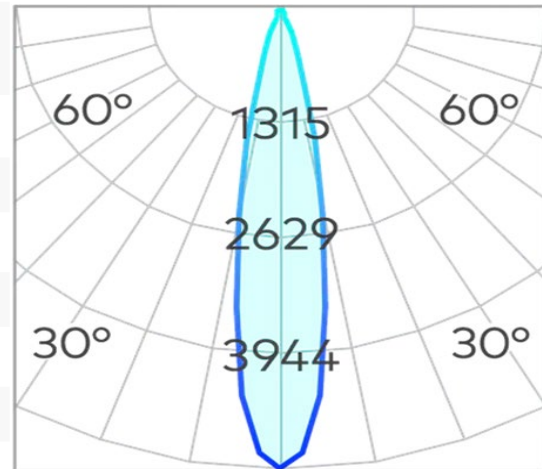

## S26 Double Spotlight for FX Track COB 2x2W

<b>Product Code-</b>	<b>IFL-S26D0004.BB30.P</b>
Wattage-	2x2W
Voltage	48v DC
Colour Temperature (k)-	3000K
Beam Angle-	12°
Optional Degree	20°
Lumen output-	206
Lamp Base-	COB
CRI-	92+
Ip Rating-	IP20
Dimmable	YES
Mounting Type-	Track Mount
Material-	Aluminium
Colour-	Black
Warranty-	5 Years Replacement

## S26 Double Spotlight for FX Track COB 2x2W

<b>Product Code-</b>	<b>IFL-S26D0004.BB40.P</b>
Wattage-	2x2W
Voltage	48v DC
Colour Temperature (k)-	4000K
Beam Angle-	12°
Optional Degree	20°
Lumen output-	224
Lamp Base-	COB
CRI-	92+
Ip Rating-	IP20
Dimmable	YES
Mounting Type-	Track Mount
Material-	Aluminium
Colour-	Black
Warranty-	5 Years Replacement

## S26 Double Spotlight for FX Track COB 2x2W

<b>Product Code-</b>	<b>IFL-S26D0004.WB30.P</b>
Wattage-	2x2W
Voltage	48v DC
Colour Temperature (k)-	3000K
Beam Angle-	12°
Optional Degree	20°
Lumen output-	206
Lamp Base-	COB
CRI-	92+
Ip Rating-	IP20
Dimmable	YES
Mounting Type-	Track Mount
Material-	Aluminium
Colour-	White
Warranty-	5 Years Replacement

## S26 Double Spotlight for FX Track COB 2x2W

<b>Product Code-</b>	<b>IFL-S26D0004.WB40.P</b>
Wattage-	2x2W
Voltage	48v DC
Colour Temperature (k)-	4000K
Beam Angle-	12°
Optional Degree	20°
Lumen output-	224
Lamp Base-	COB
CRI-	92+
Ip Rating-	IP20
Dimmable	YES
Mounting Type-	Track Mount
Material-	Aluminium
Colour-	White
Warranty-	5 Years Replacement