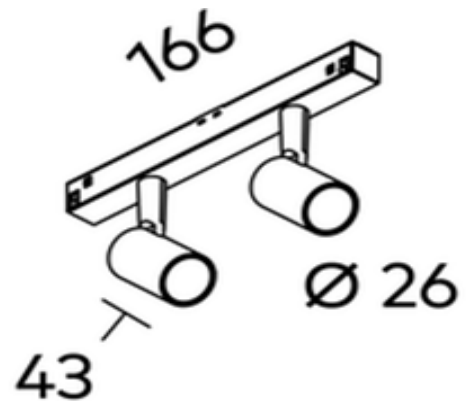

## S26 Double Spotlight for FX Track COB 2x2W

<b>Product Code-</b>	<b>IFL-S26D0004.BB30.P</b>
Wattage-	2x2W
Voltage	48v DC
Colour Temperature (k)-	3000K
Beam Angle-	12°
Optional Degree	20°
Lumen output-	206
Lamp Base-	COB
CRI-	92+
Ip Rating-	IP20
Dimmable	YES
Mounting Type-	Track Mount
Material-	Aluminium
Colour-	Black
Warranty-	5 Years Replacement

## S26 Double Spotlight for FX Track COB 2x2W

<b>Product Code-</b>	<b>IFL-S26D0004.BB40.P</b>
Wattage-	2x2W
Voltage	48v DC
Colour Temperature (k)-	4000K
Beam Angle-	12°
Optional Degree	20°
Lumen output-	224
Lamp Base-	COB
CRI-	92+
Ip Rating-	IP20
Dimmable	YES
Mounting Type-	Track Mount
Material-	Aluminium
Colour-	Black
Warranty-	5 Years Replacement

## S26 Double Spotlight for FX Track COB 2x2W

<b>Product Code-</b>	<b>IFL-S26D0004.WB30.P</b>
Wattage-	2x2W
Voltage	48v DC
Colour Temperature (k)-	3000K
Beam Angle-	12°
Optional Degree	20°
Lumen output-	206
Lamp Base-	COB
CRI-	92+
Ip Rating-	IP20
Dimmable	YES
Mounting Type-	Track Mount
Material-	Aluminium
Colour-	White
Warranty-	5 Years Replacement

## S26 Double Spotlight for FX Track COB 2x2W

<b>Product Code-</b>	<b>IFL-S26D0004.WB40.P</b>
Wattage-	2x2W
Voltage	48v DC
Colour Temperature (k)-	4000K
Beam Angle-	12°
Optional Degree	20°
Lumen output-	224
Lamp Base-	COB
CRI-	92+
Ip Rating-	IP20
Dimmable	YES
Mounting Type-	Track Mount
Material-	Aluminium
Colour-	White
Warranty-	5 Years Replacement