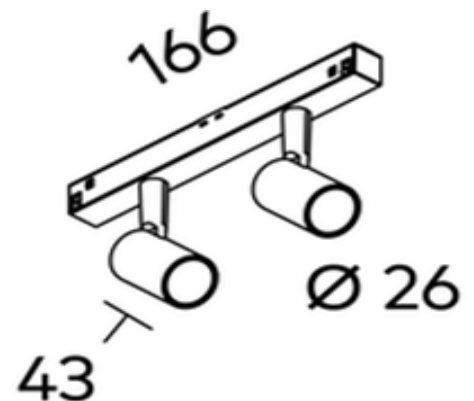

## S26 Double Spotlight for FX Track COB 2x2W

<b>Product Code-</b>	<b>IFL-S26D0004.BB30.P</b>
Wattage-	2x2W
Voltage	48v DC
Colour Temperature (k)-	3000K
Beam Angle-	12°
Optional Degree	20°
Lumen output-	206
Lamp Base-	COB
CRI-	92+
Ip Rating-	IP20
Dimmable	YES
Mounting Type-	Track Mount
Material-	Aluminium
Colour-	Black
Warranty-	5 Years Replacement

## S26 Double Spotlight for FX Track COB 2x2W

<b>Product Code-</b>	<b>IFL-S26D0004.BB40.P</b>
Wattage-	2x2W
Voltage	48v DC
Colour Temperature (k)-	4000K
Beam Angle-	12°
Optional Degree	20°
Lumen output-	224
Lamp Base-	COB
CRI-	92+
Ip Rating-	IP20
Dimmable	YES
Mounting Type-	Track Mount
Material-	Aluminium
Colour-	Black
Warranty-	5 Years Replacement

## S26 Double Spotlight for FX Track COB 2x2W

<b>Product Code-</b>	<b>IFL-S26D0004.WB30.P</b>
Wattage-	2x2W
Voltage	48v DC
Colour Temperature (k)-	3000K
Beam Angle-	12°
Optional Degree	20°
Lumen output-	206
Lamp Base-	COB
CRI-	92+
Ip Rating-	IP20
Dimmable	YES
Mounting Type-	Track Mount
Material-	Aluminium
Colour-	White
Warranty-	5 Years Replacement

## S26 Double Spotlight for FX Track COB 2x2W

<b>Product Code-</b>	<b>IFL-S26D0004.WB40.P</b>
Wattage-	2x2W
Voltage	48v DC
Colour Temperature (k)-	4000K
Beam Angle-	12°
Optional Degree	20°
Lumen output-	224
Lamp Base-	COB
CRI-	92+
Ip Rating-	IP20
Dimmable	YES
Mounting Type-	Track Mount
Material-	Aluminium
Colour-	White
Warranty-	5 Years Replacement