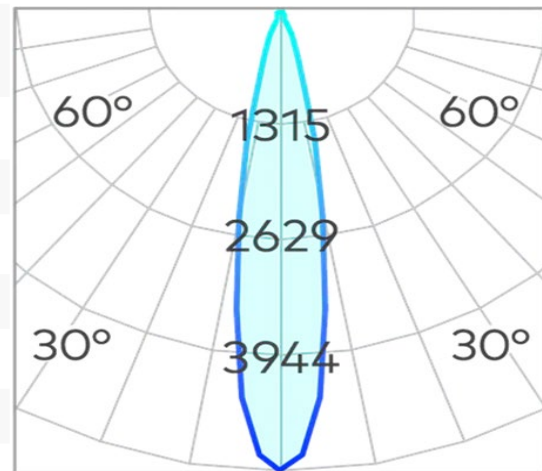

## S26 Double Spotlight for FX Track COB 2x2W

<b>Product Code-</b>	<b>IFL-S26D0004.BB30.P</b>
Wattage-	2x2W
Voltage	48v DC
Colour Temperature (k)-	3000K
Beam Angle-	12°
Optional Degree	20°
Lumen output-	206
Lamp Base-	COB
CRI-	92+
Ip Rating-	IP20
Dimmable	YES
Mounting Type-	Track Mount
Material-	Aluminium
Colour-	Black
Warranty-	5 Years Replacement

## S26 Double Spotlight for FX Track COB 2x2W

<b>Product Code-</b>	<b>IFL-S26D0004.BB40.P</b>
Wattage-	2x2W
Voltage	48v DC
Colour Temperature (k)-	4000K
Beam Angle-	12°
Optional Degree	20°
Lumen output-	224
Lamp Base-	COB
CRI-	92+
Ip Rating-	IP20
Dimmable	YES
Mounting Type-	Track Mount
Material-	Aluminium
Colour-	Black
Warranty-	5 Years Replacement

## S26 Double Spotlight for FX Track COB 2x2W

<b>Product Code-</b>	<b>IFL-S26D0004.WB30.P</b>
Wattage-	2x2W
Voltage	48v DC
Colour Temperature (k)-	3000K
Beam Angle-	12°
Optional Degree	20°
Lumen output-	206
Lamp Base-	COB
CRI-	92+
Ip Rating-	IP20
Dimmable	YES
Mounting Type-	Track Mount
Material-	Aluminium
Colour-	White
Warranty-	5 Years Replacement

## S26 Double Spotlight for FX Track COB 2x2W

<b>Product Code-</b>	<b>IFL-S26D0004.WB40.P</b>
Wattage-	2x2W
Voltage	48v DC
Colour Temperature (k)-	4000K
Beam Angle-	12°
Optional Degree	20°
Lumen output-	224
Lamp Base-	COB
CRI-	92+
Ip Rating-	IP20
Dimmable	YES
Mounting Type-	Track Mount
Material-	Aluminium
Colour-	White
Warranty-	5 Years Replacement