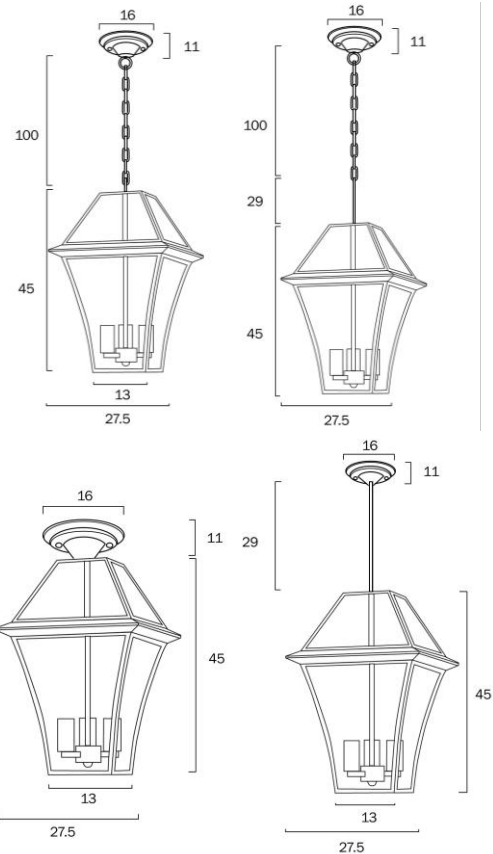

RYE 27 SOLID BRASS PENDANT E27 25w

Product Code-	IFL-RYE-PE27-BK
Wattage-	25w
Voltage	240v AC
Colour Temperature (k)-	Globe Dependant
Beam Angle-	360°
Lumen output-	Globe Dependant
Lamp Base-	E27
CRI-	Globe Dependant
Ip Rating-	IP43
Dimmable	Globe Dependant
Mounting Type-	Surface
Material-	Glass, Solid Brass
Colour-	Clear Black
Warranty-	3 Years Replacement

RYE 20 SOLID BRASS PENDANT E27 25w

Product Code-	IFL-RYE-PE27-BRS
Wattage-	25w
Voltage	240v AC
Colour Temperature (k)-	Globe Dependant
Beam Angle-	360°
Lumen output-	Globe Dependant
Lamp Base-	E27
CRI-	Globe Dependant
Ip Rating-	IP43
Dimmable	Globe Dependant
Mounting Type-	Surface
Material-	Glass, Solid Brass
Colour-	Brass Clear
Warranty-	3 Years Replacement