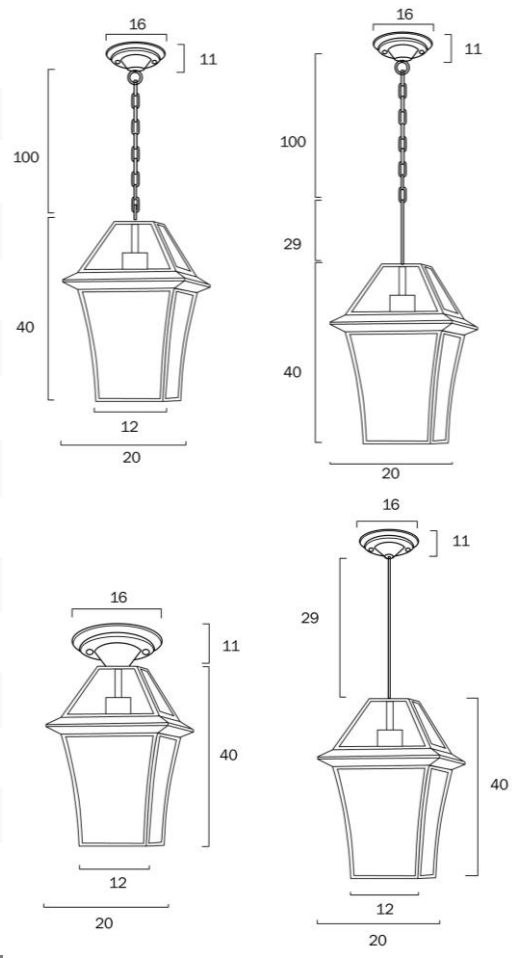

RYE 20 SOLID BRASS PENDANT E27 25w

Product Code-	IFL-RYE-PE20-BK
Wattage-	25w
Voltage	240v AC
Colour Temperature (k)-	Globe Dependant
Beam Angle-	360°
Lumen output-	Globe Dependant
Lamp Base-	E27
CRI-	Globe Dependant
Ip Rating-	IP43
Dimmable	Globe Dependant
Mounting Type-	Surface
Material-	Glass, Solid Brass
Colour-	Clear Black
Warranty-	3 Years Replacement

RYE 20 SOLID BRASS PENDANT E27 25w

Product Code-	IFL-RYE-PE20-BRS
Wattage-	25w
Voltage	240v AC
Colour Temperature (k)-	Globe Dependant
Beam Angle-	360°
Lumen output-	Globe Dependant
Lamp Base-	E27
CRI-	Globe Dependant
Ip Rating-	IP43
Dimmable	Globe Dependant
Mounting Type-	Surface
Material-	Glass, Solid Brass
Colour-	Brass Clear
Warranty-	3 Years Replacement