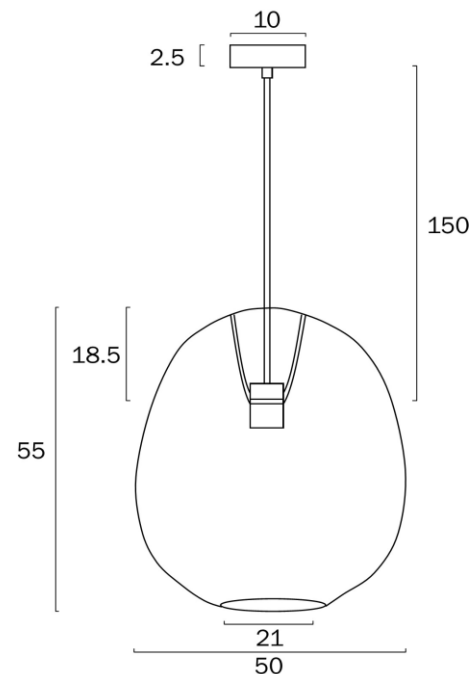

RANA 50 PENDANT E27 25w

Product Code-	IFL-RANA-PE50-BK
Wattage-	25w
Voltage	240v AC
Colour Temperature (k)-	Globe Dependant
Beam Angle-	360°
Lumen output-	Globe Dependant
Lamp Base-	E27
CRI-	Globe Dependant
Ip Rating-	IP20
Dimmable	Globe Dependant
Mounting Type-	Surface
Material-	Iron, Rattan
Colour-	Black
Warranty-	3 Years Replacement

RANA 50 PENDANT E27 25w

Product Code-	IFL-RANA-PE50-BRN
Wattage-	25w
Voltage	240v AC
Colour Temperature (k)-	Globe Dependant
Beam Angle-	360°
Lumen output-	Globe Dependant
Lamp Base-	E27
CRI-	Globe Dependant
Ip Rating-	IP20
Dimmable	Globe Dependant
Mounting Type-	Surface
Material-	Iron, Rattan
Colour-	Black Matt, Brown
Warranty-	3 Years Replacement

RANA 50 PENDANT E27 25w

Product Code-	IFL-RANA-PE50-NAT
Wattage-	25w
Voltage	240v AC
Colour Temperature (k)-	Globe Dependant
Beam Angle-	360°
Lumen output-	Globe Dependant
Lamp Base-	E27
CRI-	Globe Dependant
Ip Rating-	IP20
Dimmable	Globe Dependant
Mounting Type-	Surface
Material-	Iron, Rattan
Colour-	Natural, White
Warranty-	3 Years Replacement