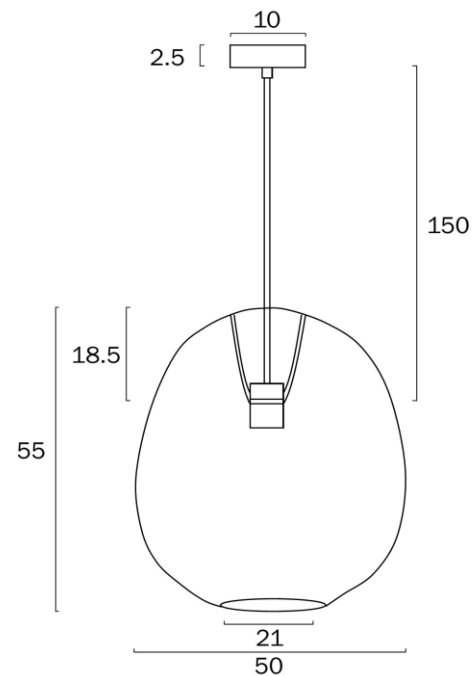

RANA 50 PENDANT E27 25w

Product Code-	IFL-RANA-PE50-BK
Wattage-	25w
Voltage	240v AC
Colour Temperature (k)-	Globe Dependant
Beam Angle-	360°
Lumen output-	Globe Dependant
Lamp Base-	E27
CRI-	Globe Dependant
Ip Rating-	IP20
Dimmable	Globe Dependant
Mounting Type-	Surface
Material-	Iron, Rattan
Colour-	Black
Warranty-	3 Years Replacement

RANA 50 PENDANT E27 25w

Product Code-	IFL-RANA-PE50-BRN
Wattage-	25w
Voltage	240v AC
Colour Temperature (k)-	Globe Dependant
Beam Angle-	360°
Lumen output-	Globe Dependant
Lamp Base-	E27
CRI-	Globe Dependant
Ip Rating-	IP20
Dimmable	Globe Dependant
Mounting Type-	Surface
Material-	Iron, Rattan
Colour-	Black Matt, Brown
Warranty-	3 Years Replacement

RANA 50 PENDANT E27 25w

Product Code-	IFL-RANA-PE50-NAT
Wattage-	25w
Voltage	240v AC
Colour Temperature (k)-	Globe Dependant
Beam Angle-	360°
Lumen output-	Globe Dependant
Lamp Base-	E27
CRI-	Globe Dependant
Ip Rating-	IP20
Dimmable	Globe Dependant
Mounting Type-	Surface
Material-	Iron, Rattan
Colour-	Natural, White
Warranty-	3 Years Replacement