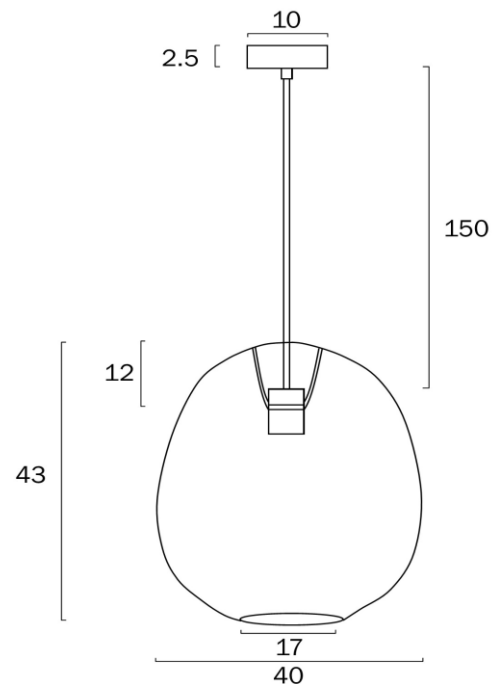

RANA 40 PENDANT E27 25w

Product Code-	IFL-RANA-PE40-BK
Wattage-	25w
Voltage	240v AC
Colour Temperature (k)-	Globe Dependant
Beam Angle-	360°
Lumen output-	Globe Dependant
Lamp Base-	E27
CRI-	Globe Dependant
Ip Rating-	IP20
Dimmable	Globe Dependant
Mounting Type-	Surface
Material-	Iron, Rattan
Colour-	Black
Warranty-	3 Years Replacement

RANA 40 PENDANT E27 25w

Product Code-	IFL-RANA-PE40-BRN
Wattage-	25w
Voltage	240v AC
Colour Temperature (k)-	Globe Dependant
Beam Angle-	360°
Lumen output-	Globe Dependant
Lamp Base-	E27
CRI-	Globe Dependant
Ip Rating-	IP20
Dimmable	Globe Dependant
Mounting Type-	Surface
Material-	Iron, Rattan
Colour-	Black, Brown
Warranty-	3 Years Replacement

RANA 40 PENDANT E27 25w

Product Code-	IFL-RANA-PE40-NAT
Wattage-	25w
Voltage	240v AC
Colour Temperature (k)-	Globe Dependant
Beam Angle-	360°
Lumen output-	Globe Dependant
Lamp Base-	E27
CRI-	Globe Dependant
Ip Rating-	IP20
Dimmable	Globe Dependant
Mounting Type-	Surface
Material-	Iron, Rattan
Colour-	Natural, White
Warranty-	3 Years Replacement