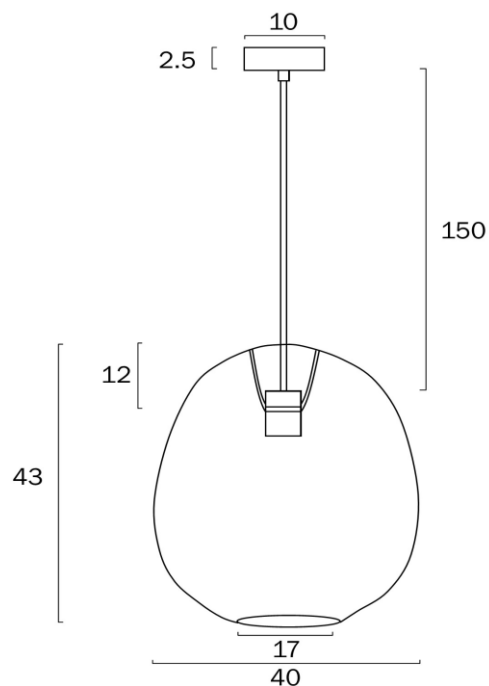

RANA 40 PENDANT E27 25w

Product Code-	IFL-RANA-PE40-BK
Wattage-	25w
Voltage	240v AC
Colour Temperature (k)-	Globe Dependant
Beam Angle-	360°
Lumen output-	Globe Dependant
Lamp Base-	E27
CRI-	Globe Dependant
Ip Rating-	IP20
Dimmable	Globe Dependant
Mounting Type-	Surface
Material-	Iron, Rattan
Colour-	Black
Warranty-	3 Years Replacement

RANA 40 PENDANT E27 25w

Product Code-	IFL-RANA-PE40-BRN
Wattage-	25w
Voltage	240v AC
Colour Temperature (k)-	Globe Dependant
Beam Angle-	360°
Lumen output-	Globe Dependant
Lamp Base-	E27
CRI-	Globe Dependant
Ip Rating-	IP20
Dimmable	Globe Dependant
Mounting Type-	Surface
Material-	Iron, Rattan
Colour-	Black, Brown
Warranty-	3 Years Replacement

RANA 40 PENDANT E27 25w

Product Code-	IFL-RANA-PE40-NAT
Wattage-	25w
Voltage	240v AC
Colour Temperature (k)-	Globe Dependant
Beam Angle-	360°
Lumen output-	Globe Dependant
Lamp Base-	E27
CRI-	Globe Dependant
Ip Rating-	IP20
Dimmable	Globe Dependant
Mounting Type-	Surface
Material-	Iron, Rattan
Colour-	Natural, White
Warranty-	3 Years Replacement