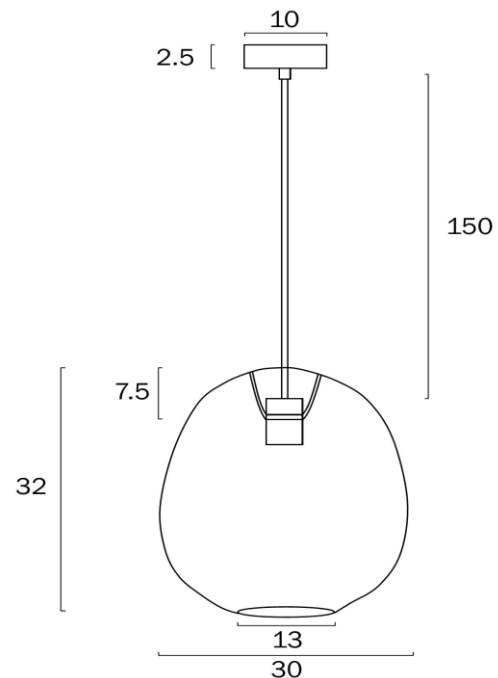

RANA 30 PENDANT E27 25w

Product Code-	IFL-RANA-PE30-BK
Wattage-	25w
Voltage	240v AC
Colour Temperature (k)-	Globe Dependant
Beam Angle-	360°
Lumen output-	Globe Dependant
Lamp Base-	E27
CRI-	Globe Dependant
Ip Rating-	IP20
Dimmable	Globe Dependant
Mounting Type-	Surface
Material-	Iron, Rattan
Colour-	Black
Warranty-	3 Years Replacement

RANA 30 PENDANT E27 25w

Product Code-	IFL-RANA-PE30-BRN
Wattage-	25w
Voltage	240v AC
Colour Temperature (k)-	Globe Dependant
Beam Angle-	360°
Lumen output-	Globe Dependant
Lamp Base-	E27
CRI-	Globe Dependant
Ip Rating-	IP20
Dimmable	Globe Dependant
Mounting Type-	Surface
Material-	Iron, Rattan
Colour-	Black Matt, Brown
Warranty-	3 Years Replacement

RANA 30 PENDANT E27 25w

Product Code-	IFL-RANA-PE30-NAT
Wattage-	25w
Voltage	240v AC
Colour Temperature (k)-	Globe Dependant
Beam Angle-	360°
Lumen output-	Globe Dependant
Lamp Base-	E27
CRI-	Globe Dependant
Ip Rating-	IP20
Dimmable	Globe Dependant
Mounting Type-	Surface
Material-	Iron, Rattan
Colour-	Natural, White
Warranty-	3 Years Replacement