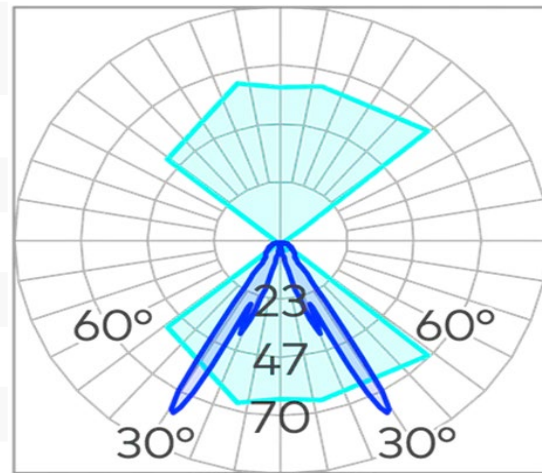

Radius Pathway Light - 2 Way COB 7W

Product Code-	IFL-RAD20007.TB30.W
Wattage-	7W
Voltage	24v DC
Colour Temperature (k)-	3000K
Beam Angle-	100°
Optional Degree	N/A
Lumen output-	11
Lamp Base-	COB
CRI-	80+
Ip Rating-	IP67
Dimmable	No
Mounting Type-	Ground Surface
Material-	Aluminium
Colour-	Black
Warranty-	3 Years Replacement

Luminaire

Canister

Radius Pathway Light - 2 Way COB 7W

Product Code-	IFL-RAD20007.SS30.W
Wattage-	7W
Voltage	24v DC
Colour Temperature (k)-	3000K
Beam Angle-	100°
Optional Degree	N/A
Lumen output-	11
Lamp Base-	COB
CRI-	80+
Ip Rating-	IP67
Dimmable	No
Mounting Type-	Ground Surface
Material-	Aluminium
Colour-	Stainless Steel
Warranty-	3 Years Replacement