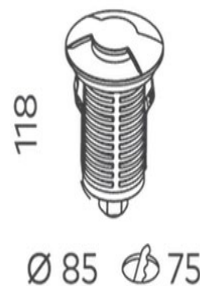

Radius Pathway Light - 2 Way COB 7W

Product Code-	IFL-RAD20007.TB30.W
Wattage-	7W
Voltage	24v DC
Colour Temperature (k)-	3000K
Beam Angle-	100°
Optional Degree	N/A
Lumen output-	11
Lamp Base-	COB
CRI-	80+
Ip Rating-	IP67
Dimmable	No
Mounting Type-	Ground Surface
Material-	Aluminium
Colour-	Black
Warranty-	3 Years Replacement

Luminaire

Canister

Radius Pathway Light - 2 Way COB 7W

Product Code-	IFL-RAD20007.SS30.W
Wattage-	7W
Voltage	24v DC
Colour Temperature (k)-	3000K
Beam Angle-	100°
Optional Degree	N/A
Lumen output-	11
Lamp Base-	COB
CRI-	80+
Ip Rating-	IP67
Dimmable	No
Mounting Type-	Ground Surface
Material-	Aluminium
Colour-	Stainless Steel
Warranty-	3 Years Replacement