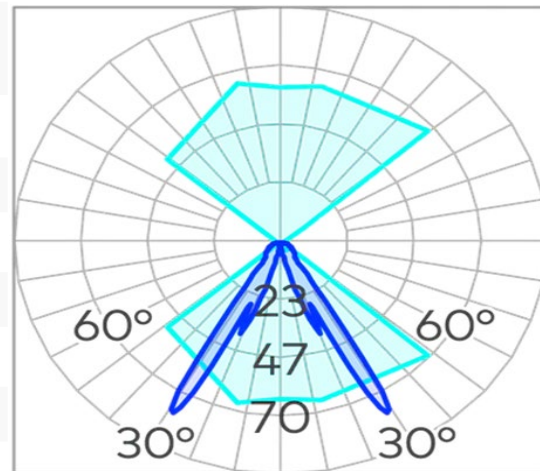

Radius Pathway Light - 2 Way COB 7W

Product Code-	IFL-RAD20007.TB30.W
Wattage-	7W
Voltage	24v DC
Colour Temperature (k)-	3000K
Beam Angle-	100°
Optional Degree	N/A
Lumen output-	11
Lamp Base-	COB
CRI-	80+
Ip Rating-	IP67
Dimmable	No
Mounting Type-	Ground Surface
Material-	Aluminium
Colour-	Black
Warranty-	3 Years Replacement

Luminaire

Canister

Radius Pathway Light - 2 Way COB 7W

Product Code-	IFL-RAD20007.SS30.W
Wattage-	7W
Voltage	24v DC
Colour Temperature (k)-	3000K
Beam Angle-	100°
Optional Degree	N/A
Lumen output-	11
Lamp Base-	COB
CRI-	80+
Ip Rating-	IP67
Dimmable	No
Mounting Type-	Ground Surface
Material-	Aluminium
Colour-	Stainless Steel
Warranty-	3 Years Replacement

Luminaire

Canister