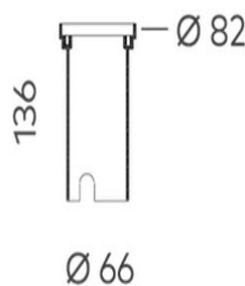

Radius Pathway Light - 2 Way COB 7W

Product Code-	IFL-RAD20007.TB30.W
Wattage-	7W
Voltage	24v DC
Colour Temperature (k)-	3000K
Beam Angle-	100°
Optional Degree	N/A
Lumen output-	11
Lamp Base-	COB
CRI-	80+
Ip Rating-	IP67
Dimmable	No
Mounting Type-	Ground Surface
Material-	Aluminium
Colour-	Black
Warranty-	3 Years Replacement

Luminaire

Canister

Radius Pathway Light - 2 Way COB 7W

Product Code-	IFL-RAD20007.SS30.W
Wattage-	7W
Voltage	24v DC
Colour Temperature (k)-	3000K
Beam Angle-	100°
Optional Degree	N/A
Lumen output-	11
Lamp Base-	COB
CRI-	80+
Ip Rating-	IP67
Dimmable	No
Mounting Type-	Ground Surface
Material-	Aluminium
Colour-	Stainless Steel
Warranty-	3 Years Replacement