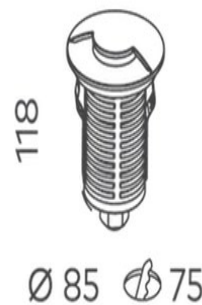

## Radius Pathway Light - 1 Way COB 7W

<b>Product Code-</b>	<b>IFL-RAD10007.TB30.W</b>
Wattage-	7W
Voltage	24v DC
Colour Temperature (k)-	3000K
Beam Angle-	100°
Optional Degree	N/A
Lumen output-	30
Lamp Base-	COB
CRI-	80+
Ip Rating-	IP67
Dimmable	No
Mounting Type-	Ground Surface
Material-	Aluminium
Colour-	Black
Warranty-	3 Years Replacement

# Radius Pathway Light - 1 Way COB 7W

<b>Product Code-</b>	<b>IFL-RAD10007.SS30.W</b>
Wattage-	7W
Voltage	24v DC
Colour Temperature (k)-	3000K
Beam Angle-	100°
Optional Degree	N/A
Lumen output-	30
Lamp Base-	COB
CRI-	80+
Ip Rating-	IP67
Dimmable	No
Mounting Type-	Ground Surface
Material-	Aluminium
Colour-	Stainless Steel
Warranty-	3 Years Replacement

Luminaire

Canister

118

Ø 85 75

136

Ø 66