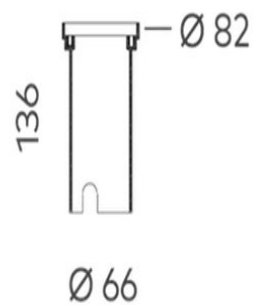

## Radius Pathway Light - 1 Way COB 7W

<b>Product Code-</b>	<b>IFL-RAD10007.TB30.W</b>
Wattage-	7W
Voltage	24v DC
Colour Temperature (k)-	3000K
Beam Angle-	100°
Optional Degree	N/A
Lumen output-	30
Lamp Base-	COB
CRI-	80+
Ip Rating-	IP67
Dimmable	No
Mounting Type-	Ground Surface
Material-	Aluminium
Colour-	Black
Warranty-	3 Years Replacement

# Radius Pathway Light - 1 Way COB 7W

<b>Product Code-</b>	<b>IFL-RAD10007.SS30.W</b>
Wattage-	7W
Voltage	24v DC
Colour Temperature (k)-	3000K
Beam Angle-	100°
Optional Degree	N/A
Lumen output-	30
Lamp Base-	COB
CRI-	80+
Ip Rating-	IP67
Dimmable	No
Mounting Type-	Ground Surface
Material-	Aluminium
Colour-	Stainless Steel
Warranty-	3 Years Replacement

Luminaire

Canister

118

Ø 85 75

136

Ø 66