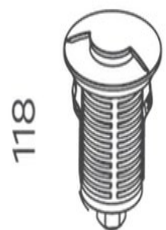

## Radius Pathway Light - 1 Way COB 7W

<b>Product Code-</b>	<b>IFL-RAD10007.TB30.W</b>
Wattage-	7W
Voltage	24v DC
Colour Temperature (k)-	3000K
Beam Angle-	100°
Optional Degree	N/A
Lumen output-	30
Lamp Base-	COB
CRI-	80+
Ip Rating-	IP67
Dimmable	No
Mounting Type-	Ground Surface
Material-	Aluminium
Colour-	Black
Warranty-	3 Years Replacement

# Radius Pathway Light - 1 Way COB 7W

<b>Product Code-</b>	<b>IFL-RAD10007.SS30.W</b>
Wattage-	7W
Voltage	24v DC
Colour Temperature (k)-	3000K
Beam Angle-	100°
Optional Degree	N/A
Lumen output-	30
Lamp Base-	COB
CRI-	80+
Ip Rating-	IP67
Dimmable	No
Mounting Type-	Ground Surface
Material-	Aluminium
Colour-	Stainless Steel
Warranty-	3 Years Replacement

Luminaire

Canister

118

Ø 85 75

136

Ø 66