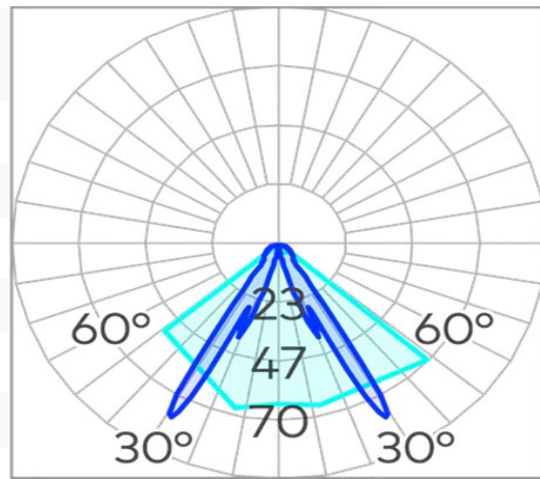

## Radius Pathway Light - 1 Way COB 7W

<b>Product Code-</b>	<b>IFL-RAD10007.TB30.W</b>
Wattage-	7W
Voltage	24v DC
Colour Temperature (k)-	3000K
Beam Angle-	100°
Optional Degree	N/A
Lumen output-	30
Lamp Base-	COB
CRI-	80+
Ip Rating-	IP67
Dimmable	No
Mounting Type-	Ground Surface
Material-	Aluminium
Colour-	Black
Warranty-	3 Years Replacement

# Radius Pathway Light - 1 Way COB 7W

<b>Product Code-</b>	<b>IFL-RAD10007.SS30.W</b>
Wattage-	7W
Voltage	24v DC
Colour Temperature (k)-	3000K
Beam Angle-	100°
Optional Degree	N/A
Lumen output-	30
Lamp Base-	COB
CRI-	80+
Ip Rating-	IP67
Dimmable	No
Mounting Type-	Ground Surface
Material-	Aluminium
Colour-	Stainless Steel
Warranty-	3 Years Replacement

Luminaire

Canister

118

Ø 85 75

136

Ø 66