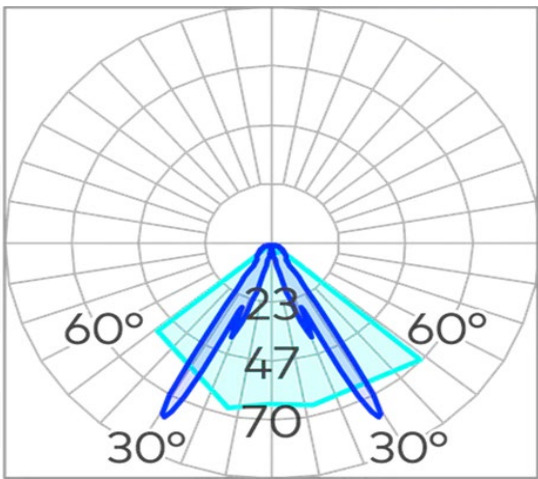

## Radius Pathway Light - 1 Way COB 7W

<b>Product Code-</b>	<b>IFL-RAD10007.TB30.W</b>
Wattage-	7W
Voltage	24v DC
Colour Temperature (k)-	3000K
Beam Angle-	100°
Optional Degree	N/A
Lumen output-	30
Lamp Base-	COB
CRI-	80+
Ip Rating-	IP67
Dimmable	No
Mounting Type-	Ground Surface
Material-	Aluminium
Colour-	Black
Warranty-	3 Years Replacement

# Radius Pathway Light - 1 Way COB 7W

<b>Product Code-</b>	<b>IFL-RAD10007.SS30.W</b>
Wattage-	7W
Voltage	24v DC
Colour Temperature (k)-	3000K
Beam Angle-	100°
Optional Degree	N/A
Lumen output-	30
Lamp Base-	COB
CRI-	80+
Ip Rating-	IP67
Dimmable	No
Mounting Type-	Ground Surface
Material-	Aluminium
Colour-	Stainless Steel
Warranty-	3 Years Replacement

Luminaire

Canister

118

Ø 85 75

136

Ø 66