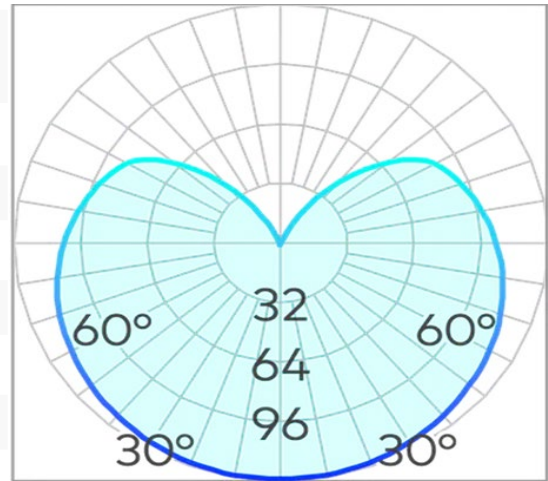

R100 Double Orb Light for FX Track COB 2x6W

Product Code-	IFL-R100DB12.TB30.F
Wattage-	2x6W
Voltage	48v DC
Colour Temperature (k)-	3000K
Beam Angle-	270°
Optional Degree	N/A
Lumen output-	1160
Lamp Base-	COB
CRI-	90+
Ip Rating-	IP20
Dimmable	Yes
Mounting Type-	Track Mount
Material-	Aluminium
Colour-	Black
Warranty-	5 Years Replacement

R100 Double Orb Light for FX Track COB 2x6W

Product Code-	IFL-R100DB12.TB40.F
Wattage-	2x6W
Voltage	48v DC
Colour Temperature (k)-	4000K
Beam Angle-	270°
Optional Degree	N/A
Lumen output-	1228
Lamp Base-	COB
CRI-	90+
Ip Rating-	IP20
Dimmable	Yes
Mounting Type-	Track Mount
Material-	Aluminium
Colour-	Black
Warranty-	5 Years Replacement

R100 Double Orb Light for FX Track COB 2x6W

Product Code-	IFL-R100DB12.TW30.F
Wattage-	2x6W
Voltage	48v DC
Colour Temperature (k)-	3000K
Beam Angle-	270°
Optional Degree	N/A
Lumen output-	1160
Lamp Base-	COB
CRI-	90+
Ip Rating-	IP20
Dimmable	Yes
Mounting Type-	Track Mount
Material-	Aluminium
Colour-	White
Warranty-	5 Years Replacement

R100 Double Orb Light for FX Track COB 2x6W

Product Code-	IFL-R100DB12.TW40.F
Wattage-	2x6W
Voltage	48v DC
Colour Temperature (k)-	4000K
Beam Angle-	270°
Optional Degree	N/A
Lumen output-	1228
Lamp Base-	COB
CRI-	90+
Ip Rating-	IP20
Dimmable	Yes
Mounting Type-	Track Mount
Material-	Aluminium
Colour-	White
Warranty-	5 Years Replacement