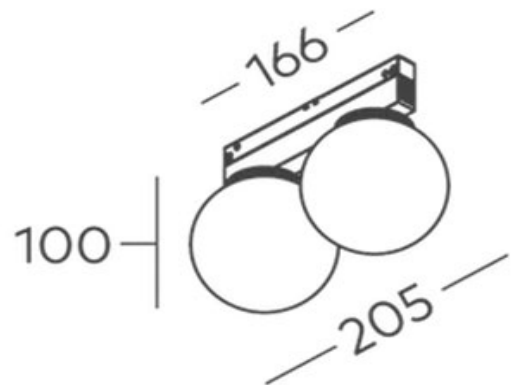

R100 Double Orb Light for FX Track COB 2x6W

Product Code-	IFL-R100DB12.TB30.F
Wattage-	2x6W
Voltage	48v DC
Colour Temperature (k)-	3000K
Beam Angle-	270°
Optional Degree	N/A
Lumen output-	1160
Lamp Base-	COB
CRI-	90+
Ip Rating-	IP20
Dimmable	Yes
Mounting Type-	Track Mount
Material-	Aluminium
Colour-	Black
Warranty-	5 Years Replacement

R100 Double Orb Light for FX Track COB 2x6W

Product Code-	IFL-R100DB12.TB40.F
Wattage-	2x6W
Voltage	48v DC
Colour Temperature (k)-	4000K
Beam Angle-	270°
Optional Degree	N/A
Lumen output-	1228
Lamp Base-	COB
CRI-	90+
Ip Rating-	IP20
Dimmable	Yes
Mounting Type-	Track Mount
Material-	Aluminium
Colour-	Black
Warranty-	5 Years Replacement

R100 Double Orb Light for FX Track COB 2x6W

Product Code-	IFL-R100DB12.TW30.F
Wattage-	2x6W
Voltage	48v DC
Colour Temperature (k)-	3000K
Beam Angle-	270°
Optional Degree	N/A
Lumen output-	1160
Lamp Base-	COB
CRI-	90+
Ip Rating-	IP20
Dimmable	Yes
Mounting Type-	Track Mount
Material-	Aluminium
Colour-	White
Warranty-	5 Years Replacement

R100 Double Orb Light for FX Track COB 2x6W

Product Code-	IFL-R100DB12.TW40.F
Wattage-	2x6W
Voltage	48v DC
Colour Temperature (k)-	4000K
Beam Angle-	270°
Optional Degree	N/A
Lumen output-	1228
Lamp Base-	COB
CRI-	90+
Ip Rating-	IP20
Dimmable	Yes
Mounting Type-	Track Mount
Material-	Aluminium
Colour-	White
Warranty-	5 Years Replacement