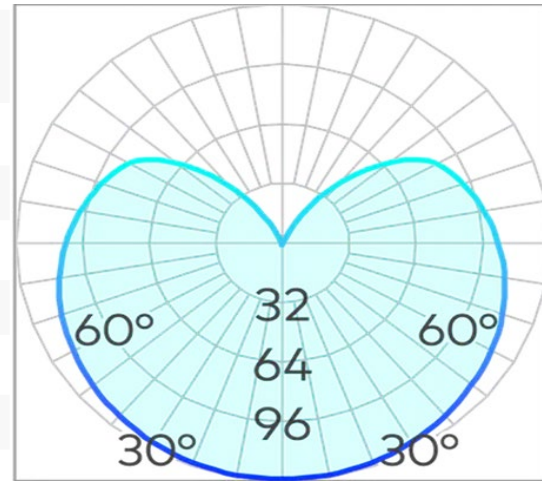

R100 Double Orb Light for FX Track COB 2x6W

Product Code-	IFL-R100DB12.TB30.F
Wattage-	2x6W
Voltage	48v DC
Colour Temperature (k)-	3000K
Beam Angle-	270°
Optional Degree	N/A
Lumen output-	1160
Lamp Base-	COB
CRI-	90+
Ip Rating-	IP20
Dimmable	Yes
Mounting Type-	Track Mount
Material-	Aluminium
Colour-	Black
Warranty-	5 Years Replacement

R100 Double Orb Light for FX Track COB 2x6W

Product Code-	IFL-R100DB12.TB40.F
Wattage-	2x6W
Voltage	48v DC
Colour Temperature (k)-	4000K
Beam Angle-	270°
Optional Degree	N/A
Lumen output-	1228
Lamp Base-	COB
CRI-	90+
Ip Rating-	IP20
Dimmable	Yes
Mounting Type-	Track Mount
Material-	Aluminium
Colour-	Black
Warranty-	5 Years Replacement

R100 Double Orb Light for FX Track COB 2x6W

Product Code-	IFL-R100DB12.TW30.F
Wattage-	2x6W
Voltage	48v DC
Colour Temperature (k)-	3000K
Beam Angle-	270°
Optional Degree	N/A
Lumen output-	1160
Lamp Base-	COB
CRI-	90+
Ip Rating-	IP20
Dimmable	Yes
Mounting Type-	Track Mount
Material-	Aluminium
Colour-	White
Warranty-	5 Years Replacement

R100 Double Orb Light for FX Track COB 2x6W

Product Code-	IFL-R100DB12.TW40.F
Wattage-	2x6W
Voltage	48v DC
Colour Temperature (k)-	4000K
Beam Angle-	270°
Optional Degree	N/A
Lumen output-	1228
Lamp Base-	COB
CRI-	90+
Ip Rating-	IP20
Dimmable	Yes
Mounting Type-	Track Mount
Material-	Aluminium
Colour-	White
Warranty-	5 Years Replacement