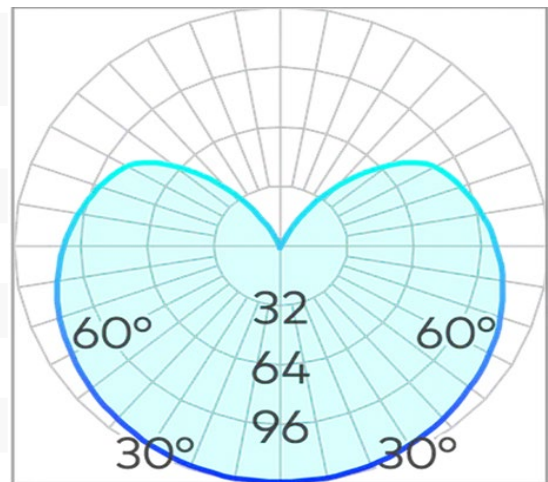

R100 Double Orb Light for FX Track COB 2x6W

Product Code-	IFL-R100DB12.TB30.F
Wattage-	2x6W
Voltage	48v DC
Colour Temperature (k)-	3000K
Beam Angle-	270°
Optional Degree	N/A
Lumen output-	1160
Lamp Base-	COB
CRI-	90+
Ip Rating-	IP20
Dimmable	Yes
Mounting Type-	Track Mount
Material-	Aluminium
Colour-	Black
Warranty-	5 Years Replacement

R100 Double Orb Light for FX Track COB 2x6W

Product Code-	IFL-R100DB12.TB40.F
Wattage-	2x6W
Voltage	48v DC
Colour Temperature (k)-	4000K
Beam Angle-	270°
Optional Degree	N/A
Lumen output-	1228
Lamp Base-	COB
CRI-	90+
Ip Rating-	IP20
Dimmable	Yes
Mounting Type-	Track Mount
Material-	Aluminium
Colour-	Black
Warranty-	5 Years Replacement

R100 Double Orb Light for FX Track COB 2x6W

Product Code-	IFL-R100DB12.TW30.F
Wattage-	2x6W
Voltage	48v DC
Colour Temperature (k)-	3000K
Beam Angle-	270°
Optional Degree	N/A
Lumen output-	1160
Lamp Base-	COB
CRI-	90+
Ip Rating-	IP20
Dimmable	Yes
Mounting Type-	Track Mount
Material-	Aluminium
Colour-	White
Warranty-	5 Years Replacement

R100 Double Orb Light for FX Track COB 2x6W

Product Code-	IFL-R100DB12.TW40.F
Wattage-	2x6W
Voltage	48v DC
Colour Temperature (k)-	4000K
Beam Angle-	270°
Optional Degree	N/A
Lumen output-	1228
Lamp Base-	COB
CRI-	90+
Ip Rating-	IP20
Dimmable	Yes
Mounting Type-	Track Mount
Material-	Aluminium
Colour-	White
Warranty-	5 Years Replacement