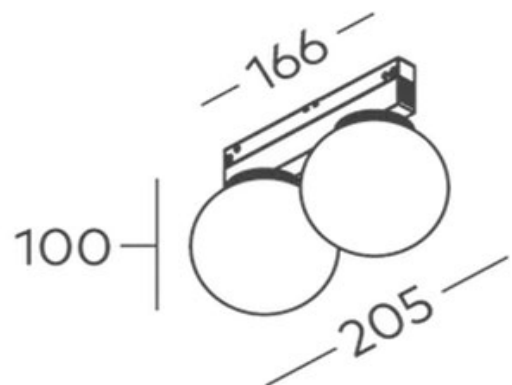

R100 Double Orb Light for FX Track COB 2x6W

Product Code-	IFL-R100DB12.TB30.F
Wattage-	2x6W
Voltage	48v DC
Colour Temperature (k)-	3000K
Beam Angle-	270°
Optional Degree	N/A
Lumen output-	1160
Lamp Base-	COB
CRI-	90+
Ip Rating-	IP20
Dimmable	Yes
Mounting Type-	Track Mount
Material-	Aluminium
Colour-	Black
Warranty-	5 Years Replacement

R100 Double Orb Light for FX Track COB 2x6W

Product Code-	IFL-R100DB12.TB40.F
Wattage-	2x6W
Voltage	48v DC
Colour Temperature (k)-	4000K
Beam Angle-	270°
Optional Degree	N/A
Lumen output-	1228
Lamp Base-	COB
CRI-	90+
Ip Rating-	IP20
Dimmable	Yes
Mounting Type-	Track Mount
Material-	Aluminium
Colour-	Black
Warranty-	5 Years Replacement

R100 Double Orb Light for FX Track COB 2x6W

Product Code-	IFL-R100DB12.TW30.F
Wattage-	2x6W
Voltage	48v DC
Colour Temperature (k)-	3000K
Beam Angle-	270°
Optional Degree	N/A
Lumen output-	1160
Lamp Base-	COB
CRI-	90+
Ip Rating-	IP20
Dimmable	Yes
Mounting Type-	Track Mount
Material-	Aluminium
Colour-	White
Warranty-	5 Years Replacement

R100 Double Orb Light for FX Track COB 2x6W

Product Code-	IFL-R100DB12.TW40.F
Wattage-	2x6W
Voltage	48v DC
Colour Temperature (k)-	4000K
Beam Angle-	270°
Optional Degree	N/A
Lumen output-	1228
Lamp Base-	COB
CRI-	90+
Ip Rating-	IP20
Dimmable	Yes
Mounting Type-	Track Mount
Material-	Aluminium
Colour-	White
Warranty-	5 Years Replacement