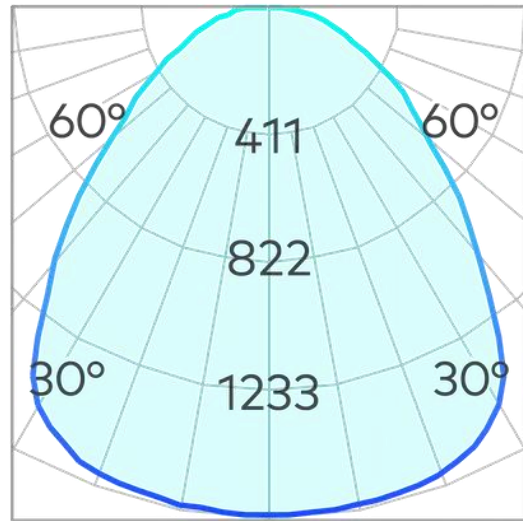

Diamond High Colour 600x600mm Panel Light SMD 25w

Product Code-	IFL-PNLI0606.MW40.F-CC075002
Wattage-	25W
Voltage	240v AC
Colour Temperature (k)-	4000K
Beam Angle-	120°
Optional Degree	N/A
Lumen output-	2724
Lamp Base-	SMD
CRI-	90+
Ip Rating-	IP44
Dimmable	Optional
Mounting Type-	Recess Mount T-Bar
Material-	Aluminium
Colour-	White
Warranty-	5 Years Replacement

295x119.5