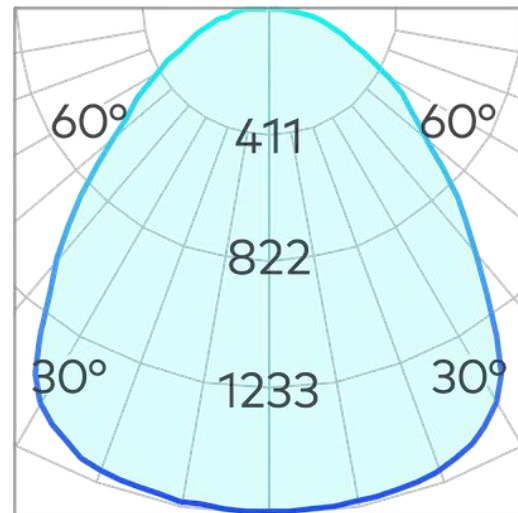

Diamond High Colour 600x600mm CRI90+ Panel Light SMD 17w

Product Code-	IFL-PNLI0606.MW40.F-CC050002
Wattage-	17W
Voltage	240v AC
Colour Temperature (k)-	4000K
Beam Angle-	120°
Optional Degree	N/A
Lumen output-	1816
Lamp Base-	SMD
CRI-	90+
Ip Rating-	IP44
Dimmable	No
Mounting Type-	Recess Mount T-Bar
Material-	Aluminium
Colour-	White
Warranty-	5 Years Replacement

295x119.5