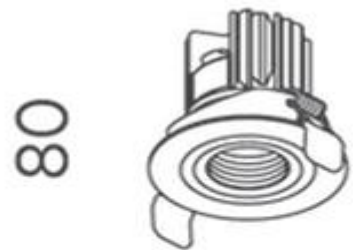

Particle Small 75mm Downlight COB 9w 2700k

Product Code-	IFL-PART0075.TB27.P-FP030001
Wattage-	9W
Voltage	240v AC
Colour Temperature (k)-	2700K
Beam Angle-	15°
Optional Degree	24°/36°
Lumen output-	400
Lamp Base-	COB
CRI-	92+
Ip Rating-	IP44
Dimmable	Yes
Mounting Type-	Recess Mount
Material-	Aluminium
Colour-	Black
Warranty-	5 Years Replacement

Ø75 (⌀ 67)

Particle Small 75mm Downlight COB 9w 3000k

Product Code-	IFL-PART0075.TB30.P-FP030001
Wattage-	9W
Voltage	240v AC
Colour Temperature (k)-	3000K
Beam Angle-	15°
Optional Degree	24°/36°
Lumen output-	425
Lamp Base-	COB
CRI-	92+
Ip Rating-	IP44
Dimmable	Yes
Mounting Type-	Recess Mount
Material-	Aluminium
Colour-	Black
Warranty-	5 Years Replacement

Ø75 (⌀ 67)

Particle Small 75mm Downlight COB 9w 4000k

Product Code-	IFL-PART0075.TB40.P-FP030001
Wattage-	9W
Voltage	240v AC
Colour Temperature (k)-	4000K
Beam Angle-	15°
Optional Degree	24°/36°
Lumen output-	461
Lamp Base-	COB
CRI-	92+
Ip Rating-	IP44
Dimmable	Yes
Mounting Type-	Recess Mount
Material-	Aluminium
Colour-	Black
Warranty-	5 Years Replacement

Ø75 (Ø 67)

Particle Small 75mm Downlight COB 9w 2700k

Product Code-	IFL-PART0075.TW27.P-FP030001
Wattage-	9W
Voltage	240v AC
Colour Temperature (k)-	2700K
Beam Angle-	15°
Optional Degree	24°/36°
Lumen output-	400
Lamp Base-	COB
CRI-	92+
Ip Rating-	IP44
Dimmable	Yes
Mounting Type-	Recess Mount
Material-	Aluminium
Colour-	White
Warranty-	5 Years Replacement