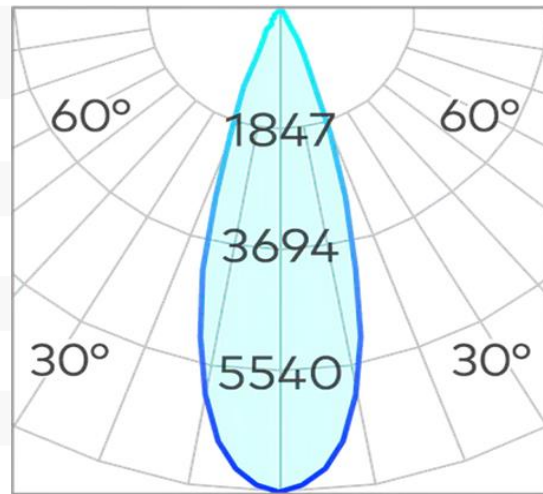

Product Code-	IFL-PART0075.TW27.P-FP030001
Wattage-	9W
Voltage	240v AC
Colour Temperature (k)-	2700K
Beam Angle-	15°
Optional Degree	24°/36°
Lumen output-	400
Lamp Base-	COB
CRI-	92+
Ip Rating-	IP44
Dimmable	Yes
Mounting Type-	Recess Mount
Material-	Aluminium
Colour-	White
Warranty-	5 Years Replacement