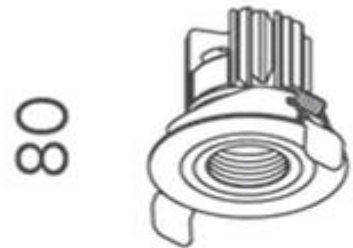

Particle Small 75mm Downlight COB 9w 2700k

Product Code-	IFL-PART0075.TB27.P-FP030001
Wattage-	9W
Voltage	240v AC
Colour Temperature (k)-	2700K
Beam Angle-	15°
Optional Degree	24°/36°
Lumen output-	400
Lamp Base-	COB
CRI-	92+
Ip Rating-	IP44
Dimmable	Yes
Mounting Type-	Recess Mount
Material-	Aluminium
Colour-	Black
Warranty-	5 Years Replacement

Ø75 (⌀ 67)

Particle Small 75mm Downlight COB 9w 3000k

Product Code-	IFL-PART0075.TB30.P-FP030001
Wattage-	9W
Voltage	240v AC
Colour Temperature (k)-	3000K
Beam Angle-	15°
Optional Degree	24°/36°
Lumen output-	425
Lamp Base-	COB
CRI-	92+
Ip Rating-	IP44
Dimmable	Yes
Mounting Type-	Recess Mount
Material-	Aluminium
Colour-	Black
Warranty-	5 Years Replacement

Ø75 (⌀ 67)

Particle Small 75mm Downlight COB 9w 4000k

Product Code-	IFL-PART0075.TB40.P-FP030001
Wattage-	9W
Voltage	240v AC
Colour Temperature (k)-	4000K
Beam Angle-	15°
Optional Degree	24°/36°
Lumen output-	461
Lamp Base-	COB
CRI-	92+
Ip Rating-	IP44
Dimmable	Yes
Mounting Type-	Recess Mount
Material-	Aluminium
Colour-	Black
Warranty-	5 Years Replacement

Ø75 (⌀ 67)