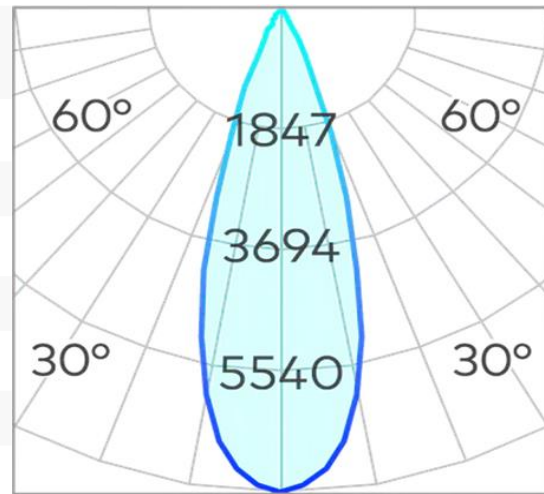

Product Code-	IFL-PART0075.TW30.P-FP030001
Wattage-	9W
Voltage	240v AC
Colour Temperature (k)-	3000K
Beam Angle-	15°
Optional Degree	24°/36°
Lumen output-	425
Lamp Base-	COB
CRI-	92+
Ip Rating-	IP44
Dimmable	Yes
Mounting Type-	Recess Mount
Material-	Aluminium
Colour-	White
Warranty-	5 Years Replacement