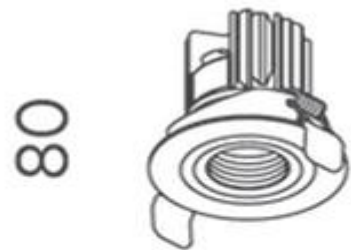

Particle Small 75mm Downlight COB 9w 2700k

Product Code-	IFL-PART0075.TB27.P-FP030001
Wattage-	9W
Voltage	240v AC
Colour Temperature (k)-	2700K
Beam Angle-	15°
Optional Degree	24°/36°
Lumen output-	400
Lamp Base-	COB
CRI-	92+
Ip Rating-	IP44
Dimmable	Yes
Mounting Type-	Recess Mount
Material-	Aluminium
Colour-	Black
Warranty-	5 Years Replacement

Ø75 (⌀ 67)

Particle Small 75mm Downlight COB 9w 3000k

Product Code-	IFL-PART0075.TB30.P-FP030001
Wattage-	9W
Voltage	240v AC
Colour Temperature (k)-	3000K
Beam Angle-	15°
Optional Degree	24°/36°
Lumen output-	425
Lamp Base-	COB
CRI-	92+
Ip Rating-	IP44
Dimmable	Yes
Mounting Type-	Recess Mount
Material-	Aluminium
Colour-	Black
Warranty-	5 Years Replacement

Ø75 (⌀ 67)

Particle Small 75mm Downlight COB 9w 4000k

Product Code-	IFL-PART0075.TB40.P-FP030001
Wattage-	9W
Voltage	240v AC
Colour Temperature (k)-	4000K
Beam Angle-	15°
Optional Degree	24°/36°
Lumen output-	461
Lamp Base-	COB
CRI-	92+
Ip Rating-	IP44
Dimmable	Yes
Mounting Type-	Recess Mount
Material-	Aluminium
Colour-	Black
Warranty-	5 Years Replacement

Ø75 (Ø 67)

Particle Small 75mm Downlight COB 9w 2700k

Product Code-	IFL-PART0075.TW27.P-FP030001
Wattage-	9W
Voltage	240v AC
Colour Temperature (k)-	2700K
Beam Angle-	15°
Optional Degree	24°/36°
Lumen output-	400
Lamp Base-	COB
CRI-	92+
Ip Rating-	IP44
Dimmable	Yes
Mounting Type-	Recess Mount
Material-	Aluminium
Colour-	White
Warranty-	5 Years Replacement