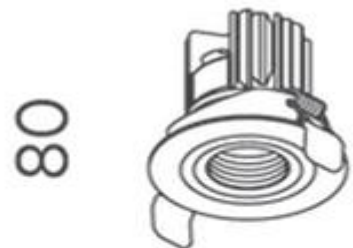

Particle Small 75mm Downlight COB 9w 2700k

Product Code-	IFL-PART0075.TB27.P-FP030001
Wattage-	9W
Voltage	240v AC
Colour Temperature (k)-	2700K
Beam Angle-	15°
Optional Degree	24°/36°
Lumen output-	400
Lamp Base-	COB
CRI-	92+
Ip Rating-	IP44
Dimmable	Yes
Mounting Type-	Recess Mount
Material-	Aluminium
Colour-	Black
Warranty-	5 Years Replacement

Ø75 (⌀ 67)

Particle Small 75mm Downlight COB 9w 4000k

Product Code-	IFL-PART0075.TB40.P-FP030001
Wattage-	9W
Voltage	240v AC
Colour Temperature (k)-	4000K
Beam Angle-	15°
Optional Degree	24°/36°
Lumen output-	461
Lamp Base-	COB
CRI-	92+
Ip Rating-	IP44
Dimmable	Yes
Mounting Type-	Recess Mount
Material-	Aluminium
Colour-	Black
Warranty-	5 Years Replacement

Ø75 (Ø 67)

Particle Small 75mm Downlight COB 9w 2700k

Product Code-	IFL-PART0075.TW27.P-FP030001
Wattage-	9W
Voltage	240v AC
Colour Temperature (k)-	2700K
Beam Angle-	15°
Optional Degree	24°/36°
Lumen output-	400
Lamp Base-	COB
CRI-	92+
Ip Rating-	IP44
Dimmable	Yes
Mounting Type-	Recess Mount
Material-	Aluminium
Colour-	White
Warranty-	5 Years Replacement

80
 Ø75 (⌀ 67)

Particle Small 75mm Downlight COB 9w 3000k

Product Code-	IFL-PART0075.TW30.P-FP030001
Wattage-	9W
Voltage	240v AC
Colour Temperature (k)-	3000K
Beam Angle-	15°
Optional Degree	24°/36°
Lumen output-	425
Lamp Base-	COB
CRI-	92+
Ip Rating-	IP44
Dimmable	Yes
Mounting Type-	Recess Mount
Material-	Aluminium
Colour-	White
Warranty-	5 Years Replacement