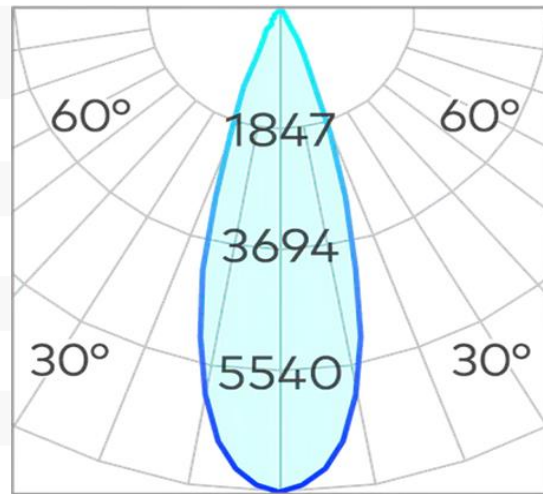

80
 Ø75 (⌀ 67)

Particle Small 75mm Downlight COB 9w 3000k

Product Code-	IFL-PART0075.TW30.P-FP030001
Wattage-	9W
Voltage	240v AC
Colour Temperature (k)-	3000K
Beam Angle-	15°
Optional Degree	24°/36°
Lumen output-	425
Lamp Base-	COB
CRI-	92+
Ip Rating-	IP44
Dimmable	Yes
Mounting Type-	Recess Mount
Material-	Aluminium
Colour-	White
Warranty-	5 Years Replacement

Ø75 (⌀ 67)