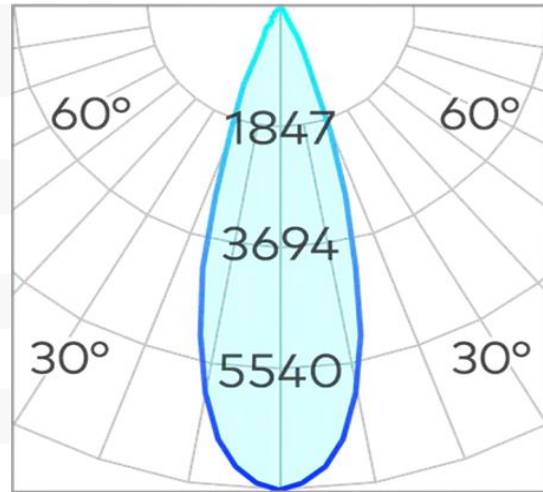

Particle Small 75mm Downlight COB 9w 2700k

Product Code-	IFL-PART0075.TB27.P-FP030001
Wattage-	9W
Voltage	240v AC
Colour Temperature (k)-	2700K
Beam Angle-	15°
Optional Degree	24°/36°
Lumen output-	400
Lamp Base-	COB
CRI-	92+
Ip Rating-	IP44
Dimmable	Yes
Mounting Type-	Recess Mount
Material-	Aluminium
Colour-	Black
Warranty-	5 Years Replacement

Ø75 (⌀ 67)

Particle Small 75mm Downlight COB 9w 3000k

Product Code-	IFL-PART0075.TB30.P-FP030001
Wattage-	9W
Voltage	240v AC
Colour Temperature (k)-	3000K
Beam Angle-	15°
Optional Degree	24°/36°
Lumen output-	425
Lamp Base-	COB
CRI-	92+
Ip Rating-	IP44
Dimmable	Yes
Mounting Type-	Recess Mount
Material-	Aluminium
Colour-	Black
Warranty-	5 Years Replacement

Ø75 (⌀ 67)