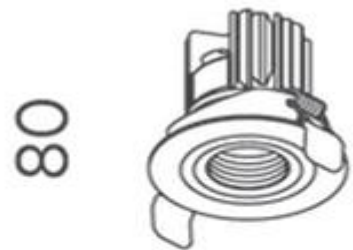

Ø75 (Ø 67)

Particle Small 75mm Downlight COB 9w 2700k

Product Code-	IFL-PART0075.TW27.P-FP030001
Wattage-	9W
Voltage	240v AC
Colour Temperature (k)-	2700K
Beam Angle-	15°
Optional Degree	24°/36°
Lumen output-	400
Lamp Base-	COB
CRI-	92+
Ip Rating-	IP44
Dimmable	Yes
Mounting Type-	Recess Mount
Material-	Aluminium
Colour-	White
Warranty-	5 Years Replacement

80
 Ø75 (⌀ 67)

Particle Small 75mm Downlight COB 9w 3000k

Product Code-	IFL-PART0075.TW30.P-FP030001
Wattage-	9W
Voltage	240v AC
Colour Temperature (k)-	3000K
Beam Angle-	15°
Optional Degree	24°/36°
Lumen output-	425
Lamp Base-	COB
CRI-	92+
Ip Rating-	IP44
Dimmable	Yes
Mounting Type-	Recess Mount
Material-	Aluminium
Colour-	White
Warranty-	5 Years Replacement

Ø75 (Ø67)

Particle Small 75mm Downlight COB 9w 4000k

Product Code-	IFL-PART0075.TW40.P-FP030001
Wattage-	9W
Voltage	240v AC
Colour Temperature (k)-	4000K
Beam Angle-	15°
Optional Degree	24°/36°
Lumen output-	461
Lamp Base-	COB
CRI-	92+
Ip Rating-	IP44
Dimmable	Yes
Mounting Type-	Recess Mount
Material-	Aluminium
Colour-	White
Warranty-	5 Years Replacement