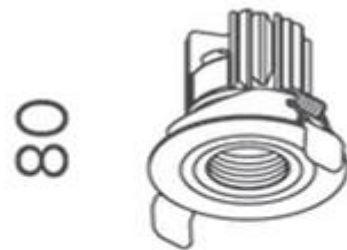

Particle Small 75mm Downlight COB 9w 2700k

Product Code-	IFL-PART0075.TB27.P-FP030001
Wattage-	9W
Voltage	240v AC
Colour Temperature (k)-	2700K
Beam Angle-	15°
Optional Degree	24°/36°
Lumen output-	400
Lamp Base-	COB
CRI-	92+
Ip Rating-	IP44
Dimmable	Yes
Mounting Type-	Recess Mount
Material-	Aluminium
Colour-	Black
Warranty-	5 Years Replacement

Ø75 (⌀ 67)

Particle Small 75mm Downlight COB 9w 3000k

Product Code-	IFL-PART0075.TB30.P-FP030001
Wattage-	9W
Voltage	240v AC
Colour Temperature (k)-	3000K
Beam Angle-	15°
Optional Degree	24°/36°
Lumen output-	425
Lamp Base-	COB
CRI-	92+
Ip Rating-	IP44
Dimmable	Yes
Mounting Type-	Recess Mount
Material-	Aluminium
Colour-	Black
Warranty-	5 Years Replacement

Ø75 (⌀ 67)

Particle Small 75mm Downlight COB 9w 4000k

Product Code-	IFL-PART0075.TB40.P-FP030001
Wattage-	9W
Voltage	240v AC
Colour Temperature (k)-	4000K
Beam Angle-	15°
Optional Degree	24°/36°
Lumen output-	461
Lamp Base-	COB
CRI-	92+
Ip Rating-	IP44
Dimmable	Yes
Mounting Type-	Recess Mount
Material-	Aluminium
Colour-	Black
Warranty-	5 Years Replacement

Ø75 (⌀ 67)