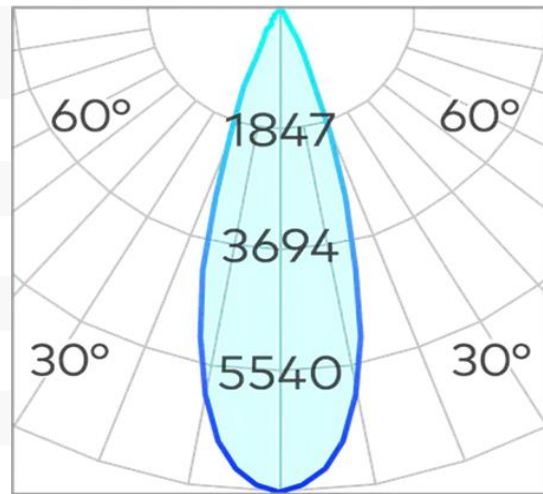

Particle Small 75mm Downlight COB 9w 2700k

Product Code-	IFL-PART0075.TB27.P-FP030001
Wattage-	9W
Voltage	240v AC
Colour Temperature (k)-	2700K
Beam Angle-	15°
Optional Degree	24°/36°
Lumen output-	400
Lamp Base-	COB
CRI-	92+
Ip Rating-	IP44
Dimmable	Yes
Mounting Type-	Recess Mount
Material-	Aluminium
Colour-	Black
Warranty-	5 Years Replacement

Ø75 (⌀ 67)

Particle Small 75mm Downlight COB 9w 3000k

Product Code-	IFL-PART0075.TB30.P-FP030001
Wattage-	9W
Voltage	240v AC
Colour Temperature (k)-	3000K
Beam Angle-	15°
Optional Degree	24°/36°
Lumen output-	425
Lamp Base-	COB
CRI-	92+
Ip Rating-	IP44
Dimmable	Yes
Mounting Type-	Recess Mount
Material-	Aluminium
Colour-	Black
Warranty-	5 Years Replacement

Ø75 (⌀ 67)