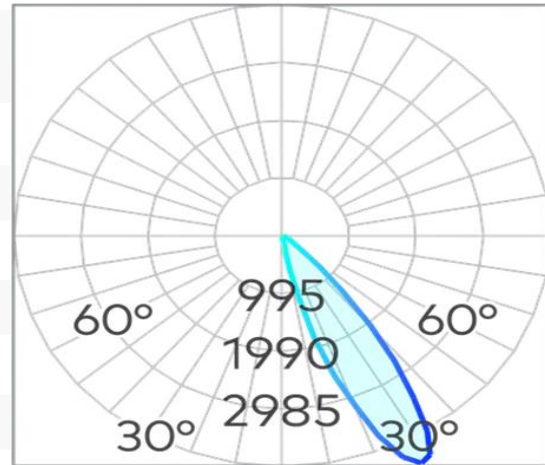

Particle 92mm Accent Downlight COB 10w 2700k

Product Code-	IFL-PARK0092.TW27.N-FP025001
Wattage-	10W
Voltage	240v AC
Colour Temperature (k)-	2700K
Beam Angle-	24°
Optional Degree	12°/36°
Lumen output-	629
Lamp Base-	COB
CRI-	92+
Ip Rating-	IP44
Dimmable	Yes
Mounting Type-	Recess Mount
Material-	Aluminium
Colour-	White
Warranty-	5 Years Replacement

Ø 92 (⌀ 82)

Particle 92mm Accent Downlight COB 10w 3000k

Product Code-	IFL-PARK0092.TW30.N-FP025001
Wattage-	10W
Voltage	240v AC
Colour Temperature (k)-	3000K
Beam Angle-	24°
Optional Degree	12°/36°
Lumen output-	665
Lamp Base-	COB
CRI-	92+
Ip Rating-	IP44
Dimmable	Yes
Mounting Type-	Recess Mount
Material-	Aluminium
Colour-	White
Warranty-	5 Years Replacement

Ø 92 (⌀ 82)

Particle 92mm Accent Downlight COB 10w 4000k

Product Code-	IFL-PARK0092.TW40.N-FP025001
Wattage-	10W
Voltage	240v AC
Colour Temperature (k)-	4000K
Beam Angle-	24°
Optional Degree	12°/36°
Lumen output-	721
Lamp Base-	COB
CRI-	92+
Ip Rating-	IP44
Dimmable	Yes
Mounting Type-	Recess Mount
Material-	Aluminium
Colour-	White
Warranty-	5 Years Replacement

Ø 92 (⌀ 82)