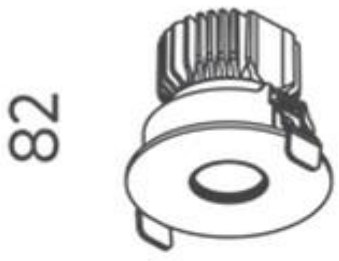

Product Code-	IFL-PARK0092.TB30.N-FP025001
Wattage-	10W
Voltage	240v AC
Colour Temperature (k)-	3000K
Beam Angle-	24°
Optional Degree	12°/36°
Lumen output-	665
Lamp Base-	COB
CRI-	92+
Ip Rating-	IP44
Dimmable	Yes
Mounting Type-	Recess Mount
Material-	Aluminium
Colour-	Black
Warranty-	5 Years Replacement