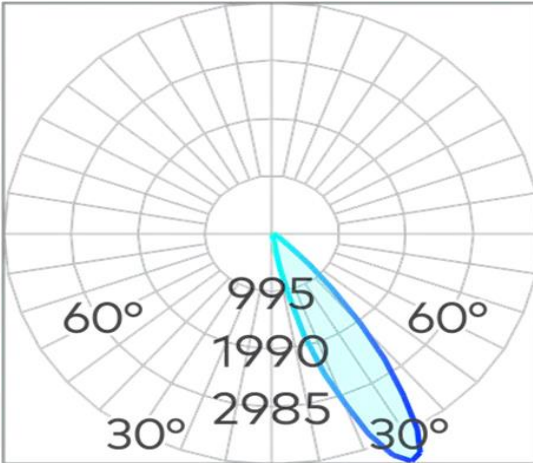

Product Code-	IFL-PARK0092.TB30.N-FP025001
Wattage-	10W
Voltage	240v AC
Colour Temperature (k)-	3000K
Beam Angle-	24°
Optional Degree	12°/36°
Lumen output-	665
Lamp Base-	COB
CRI-	92+
Ip Rating-	IP44
Dimmable	Yes
Mounting Type-	Recess Mount
Material-	Aluminium
Colour-	Black
Warranty-	5 Years Replacement