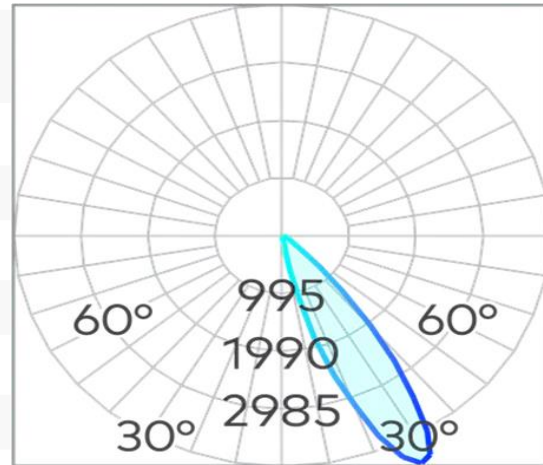

Particle 92mm Accent Downlight COB 10w 2700k

Product Code-	IFL-PARK0092.TW27.N-FP025001
Wattage-	10W
Voltage	240v AC
Colour Temperature (k)-	2700K
Beam Angle-	24°
Optional Degree	12°/36°
Lumen output-	629
Lamp Base-	COB
CRI-	92+
Ip Rating-	IP44
Dimmable	Yes
Mounting Type-	Recess Mount
Material-	Aluminium
Colour-	White
Warranty-	5 Years Replacement

Ø 92 (⌀ 82)

Particle 92mm Accent Downlight COB 10w 3000k

Product Code-	IFL-PARK0092.TW30.N-FP025001
Wattage-	10W
Voltage	240v AC
Colour Temperature (k)-	3000K
Beam Angle-	24°
Optional Degree	12°/36°
Lumen output-	665
Lamp Base-	COB
CRI-	92+
Ip Rating-	IP44
Dimmable	Yes
Mounting Type-	Recess Mount
Material-	Aluminium
Colour-	White
Warranty-	5 Years Replacement

Ø 92 (⌀ 82)

Particle 92mm Accent Downlight COB 10w 4000k

Product Code-	IFL-PARK0092.TW40.N-FP025001
Wattage-	10W
Voltage	240v AC
Colour Temperature (k)-	4000K
Beam Angle-	24°
Optional Degree	12°/36°
Lumen output-	721
Lamp Base-	COB
CRI-	92+
Ip Rating-	IP44
Dimmable	Yes
Mounting Type-	Recess Mount
Material-	Aluminium
Colour-	White
Warranty-	5 Years Replacement

Ø 92 (⌀ 82)