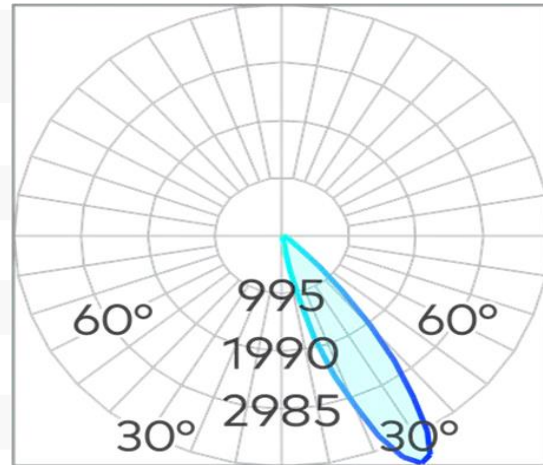

Particle 92mm Accent Downlight COB 10w 2700k

Product Code-	IFL-PARK0092.TW27.N-FP025001
Wattage-	10W
Voltage	240v AC
Colour Temperature (k)-	2700K
Beam Angle-	24°
Optional Degree	12°/36°
Lumen output-	629
Lamp Base-	COB
CRI-	92+
Ip Rating-	IP44
Dimmable	Yes
Mounting Type-	Recess Mount
Material-	Aluminium
Colour-	White
Warranty-	5 Years Replacement

Ø 92 (⌀ 82)

Particle 92mm Accent Downlight COB 10w 3000k

Product Code-	IFL-PARK0092.TW30.N-FP025001
Wattage-	10W
Voltage	240v AC
Colour Temperature (k)-	3000K
Beam Angle-	24°
Optional Degree	12°/36°
Lumen output-	665
Lamp Base-	COB
CRI-	92+
Ip Rating-	IP44
Dimmable	Yes
Mounting Type-	Recess Mount
Material-	Aluminium
Colour-	White
Warranty-	5 Years Replacement

Ø 92 (⌀ 82)

Particle 92mm Accent Downlight COB 10w 4000k

Product Code-	IFL-PARK0092.TW40.N-FP025001
Wattage-	10W
Voltage	240v AC
Colour Temperature (k)-	4000K
Beam Angle-	24°
Optional Degree	12°/36°
Lumen output-	721
Lamp Base-	COB
CRI-	92+
Ip Rating-	IP44
Dimmable	Yes
Mounting Type-	Recess Mount
Material-	Aluminium
Colour-	White
Warranty-	5 Years Replacement