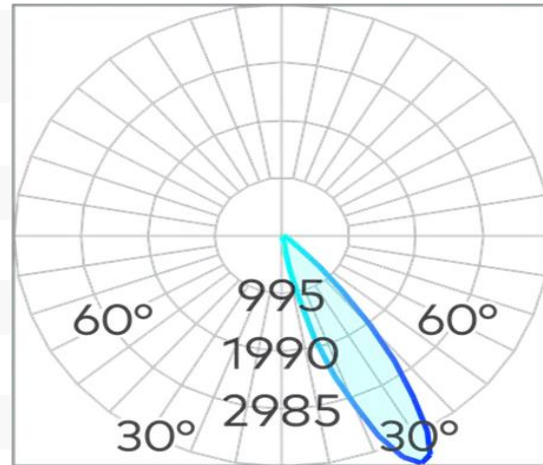

Product Code-	IFL-PARK0092.TB27.N-FP025001
Wattage-	10W
Voltage	240v AC
Colour Temperature (k)-	2700K
Beam Angle-	24°
Optional Degree	12°/36°
Lumen output-	629
Lamp Base-	COB
CRI-	92+
Ip Rating-	IP44
Dimmable	Yes
Mounting Type-	Recess Mount
Material-	Aluminium
Colour-	Black
Warranty-	5 Years Replacement