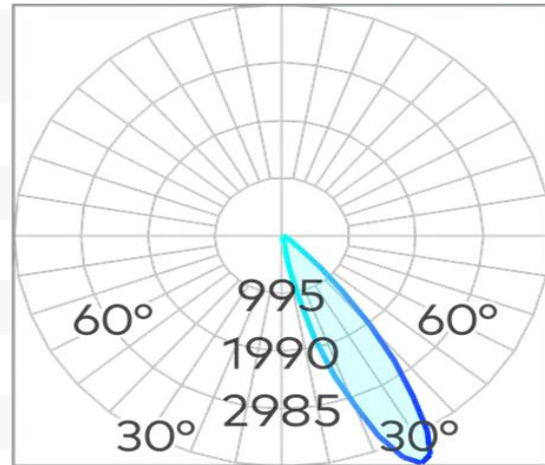

Product Code-	IFL-PARK0092.TB40.N-FP025001
Wattage-	10W
Voltage	240v AC
Colour Temperature (k)-	4000K
Beam Angle-	24°
Optional Degree	12°/36°
Lumen output-	721
Lamp Base-	COB
CRI-	92+
Ip Rating-	IP44
Dimmable	Yes
Mounting Type-	Recess Mount
Material-	Aluminium
Colour-	Black
Warranty-	5 Years Replacement