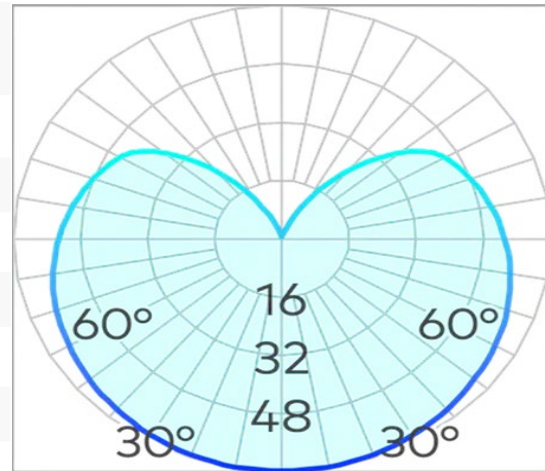

P100 5000mm Suspended Orb Pendant for FX Track COB 6W

Product Code-	IFL-P1005006.TB30.F
Wattage-	6W
Voltage	48v DC
Colour Temperature (k)-	3000K
Beam Angle-	270°
Optional Degree	N/A
Lumen output-	588
Lamp Base-	COB
CRI-	90+
Ip Rating-	IP20
Dimmable	Yes
Mounting Type-	Track Mount
Material-	Aluminium
Colour-	Black
Warranty-	5 Years Replacement

P100 5000mm Suspended Orb Pendant for FX Track COB 6W

Product Code-	IFL-P1005006.TB40.F
Wattage-	6W
Voltage	48v DC
Colour Temperature (k)-	4000K
Beam Angle-	270°
Optional Degree	N/A
Lumen output-	623
Lamp Base-	COB
CRI-	90+
Ip Rating-	IP20
Dimmable	Yes
Mounting Type-	Track Mount
Material-	Aluminium
Colour-	Black
Warranty-	5 Years Replacement

P100 5000mm Suspended Orb Pendant for FX Track COB 6W

Product Code-	IFL-P1005006.TW30.F
Wattage-	6W
Voltage	48v DC
Colour Temperature (k)-	3000K
Beam Angle-	270°
Optional Degree	N/A
Lumen output-	588
Lamp Base-	COB
CRI-	90+
Ip Rating-	IP20
Dimmable	Yes
Mounting Type-	Track Mount
Material-	Aluminium
Colour-	White
Warranty-	5 Years Replacement

P100 5000mm Suspended Orb Pendant for FX Track COB 6W

Product Code-	IFL-P1005006.TW40.F
Wattage-	6W
Voltage	48v DC
Colour Temperature (k)-	4000K
Beam Angle-	270°
Optional Degree	N/A
Lumen output-	623
Lamp Base-	COB
CRI-	90+
Ip Rating-	IP20
Dimmable	Yes
Mounting Type-	Track Mount
Material-	Aluminium
Colour-	White
Warranty-	5 Years Replacement