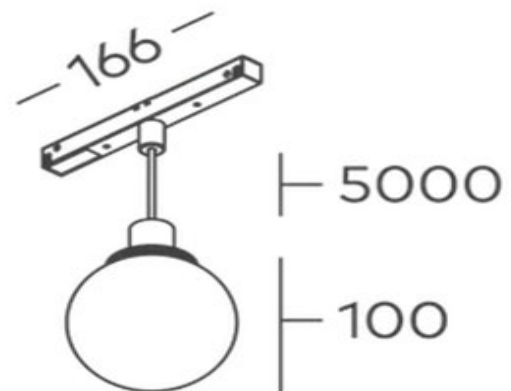

P100 5000mm Suspended Orb Pendant for FX Track COB 6W

Product Code-	IFL-P1005006.TB30.F
Wattage-	6W
Voltage	48v DC
Colour Temperature (k)-	3000K
Beam Angle-	270°
Optional Degree	N/A
Lumen output-	588
Lamp Base-	COB
CRI-	90+
Ip Rating-	IP20
Dimmable	Yes
Mounting Type-	Track Mount
Material-	Aluminium
Colour-	Black
Warranty-	5 Years Replacement

P100 5000mm Suspended Orb Pendant for FX Track COB 6W

Product Code-	IFL-P1005006.TB40.F
Wattage-	6W
Voltage	48v DC
Colour Temperature (k)-	4000K
Beam Angle-	270°
Optional Degree	N/A
Lumen output-	623
Lamp Base-	COB
CRI-	90+
Ip Rating-	IP20
Dimmable	Yes
Mounting Type-	Track Mount
Material-	Aluminium
Colour-	Black
Warranty-	5 Years Replacement

P100 5000mm Suspended Orb Pendant for FX Track COB 6W

Product Code-	IFL-P1005006.TW30.F
Wattage-	6W
Voltage	48v DC
Colour Temperature (k)-	3000K
Beam Angle-	270°
Optional Degree	N/A
Lumen output-	588
Lamp Base-	COB
CRI-	90+
Ip Rating-	IP20
Dimmable	Yes
Mounting Type-	Track Mount
Material-	Aluminium
Colour-	White
Warranty-	5 Years Replacement

P100 5000mm Suspended Orb Pendant for FX Track COB 6W

Product Code-	IFL-P1005006.TW40.F
Wattage-	6W
Voltage	48v DC
Colour Temperature (k)-	4000K
Beam Angle-	270°
Optional Degree	N/A
Lumen output-	623
Lamp Base-	COB
CRI-	90+
Ip Rating-	IP20
Dimmable	Yes
Mounting Type-	Track Mount
Material-	Aluminium
Colour-	White
Warranty-	5 Years Replacement