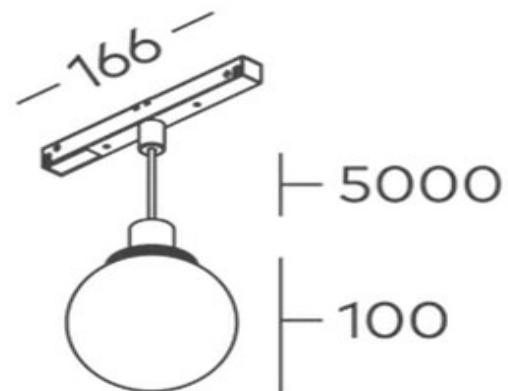

P100 5000mm Suspended Orb Pendant for FX Track COB 6W

Product Code-	IFL-P1005006.TB30.F
Wattage-	6W
Voltage	48v DC
Colour Temperature (k)-	3000K
Beam Angle-	270°
Optional Degree	N/A
Lumen output-	588
Lamp Base-	COB
CRI-	90+
Ip Rating-	IP20
Dimmable	Yes
Mounting Type-	Track Mount
Material-	Aluminium
Colour-	Black
Warranty-	5 Years Replacement

P100 5000mm Suspended Orb Pendant for FX Track COB 6W

Product Code-	IFL-P1005006.TB40.F
Wattage-	6W
Voltage	48v DC
Colour Temperature (k)-	4000K
Beam Angle-	270°
Optional Degree	N/A
Lumen output-	623
Lamp Base-	COB
CRI-	90+
Ip Rating-	IP20
Dimmable	Yes
Mounting Type-	Track Mount
Material-	Aluminium
Colour-	Black
Warranty-	5 Years Replacement

P100 5000mm Suspended Orb Pendant for FX Track COB 6W

Product Code-	IFL-P1005006.TW30.F
Wattage-	6W
Voltage	48v DC
Colour Temperature (k)-	3000K
Beam Angle-	270°
Optional Degree	N/A
Lumen output-	588
Lamp Base-	COB
CRI-	90+
Ip Rating-	IP20
Dimmable	Yes
Mounting Type-	Track Mount
Material-	Aluminium
Colour-	White
Warranty-	5 Years Replacement

P100 5000mm Suspended Orb Pendant for FX Track COB 6W

Product Code-	IFL-P1005006.TW40.F
Wattage-	6W
Voltage	48v DC
Colour Temperature (k)-	4000K
Beam Angle-	270°
Optional Degree	N/A
Lumen output-	623
Lamp Base-	COB
CRI-	90+
Ip Rating-	IP20
Dimmable	Yes
Mounting Type-	Track Mount
Material-	Aluminium
Colour-	White
Warranty-	5 Years Replacement