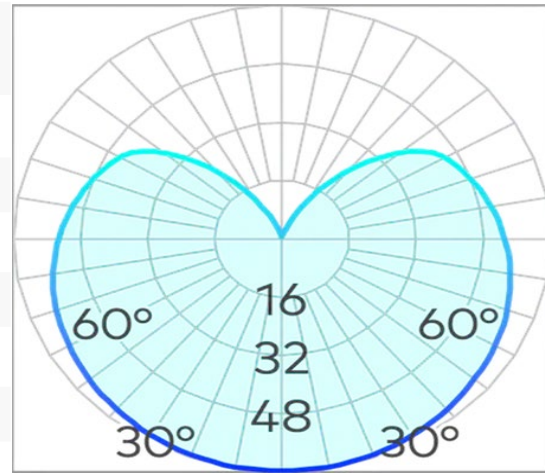

P100 5000mm Suspended Orb Pendant for FX Track COB 6W

Product Code-	IFL-P1005006.TB30.F
Wattage-	6W
Voltage	48v DC
Colour Temperature (k)-	3000K
Beam Angle-	270°
Optional Degree	N/A
Lumen output-	588
Lamp Base-	COB
CRI-	90+
Ip Rating-	IP20
Dimmable	Yes
Mounting Type-	Track Mount
Material-	Aluminium
Colour-	Black
Warranty-	5 Years Replacement

P100 5000mm Suspended Orb Pendant for FX Track COB 6W

Product Code-	IFL-P1005006.TB40.F
Wattage-	6W
Voltage	48v DC
Colour Temperature (k)-	4000K
Beam Angle-	270°
Optional Degree	N/A
Lumen output-	623
Lamp Base-	COB
CRI-	90+
Ip Rating-	IP20
Dimmable	Yes
Mounting Type-	Track Mount
Material-	Aluminium
Colour-	Black
Warranty-	5 Years Replacement

P100 5000mm Suspended Orb Pendant for FX Track COB 6W

Product Code-	IFL-P1005006.TW30.F
Wattage-	6W
Voltage	48v DC
Colour Temperature (k)-	3000K
Beam Angle-	270°
Optional Degree	N/A
Lumen output-	588
Lamp Base-	COB
CRI-	90+
Ip Rating-	IP20
Dimmable	Yes
Mounting Type-	Track Mount
Material-	Aluminium
Colour-	White
Warranty-	5 Years Replacement