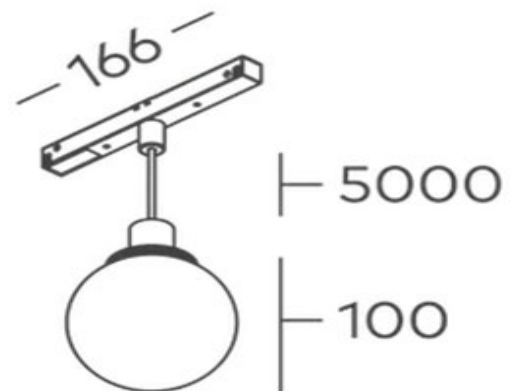

P100 5000mm Suspended Orb Pendant for FX Track COB 6W

Product Code-	IFL-P1005006.TB30.F
Wattage-	6W
Voltage	48v DC
Colour Temperature (k)-	3000K
Beam Angle-	270°
Optional Degree	N/A
Lumen output-	588
Lamp Base-	COB
CRI-	90+
Ip Rating-	IP20
Dimmable	Yes
Mounting Type-	Track Mount
Material-	Aluminium
Colour-	Black
Warranty-	5 Years Replacement

P100 5000mm Suspended Orb Pendant for FX Track COB 6W

Product Code-	IFL-P1005006.TB40.F
Wattage-	6W
Voltage	48v DC
Colour Temperature (k)-	4000K
Beam Angle-	270°
Optional Degree	N/A
Lumen output-	623
Lamp Base-	COB
CRI-	90+
Ip Rating-	IP20
Dimmable	Yes
Mounting Type-	Track Mount
Material-	Aluminium
Colour-	Black
Warranty-	5 Years Replacement

P100 5000mm Suspended Orb Pendant for FX Track COB 6W

Product Code-	IFL-P1005006.TW30.F
Wattage-	6W
Voltage	48v DC
Colour Temperature (k)-	3000K
Beam Angle-	270°
Optional Degree	N/A
Lumen output-	588
Lamp Base-	COB
CRI-	90+
Ip Rating-	IP20
Dimmable	Yes
Mounting Type-	Track Mount
Material-	Aluminium
Colour-	White
Warranty-	5 Years Replacement

P100 5000mm Suspended Orb Pendant for FX Track COB 6W

Product Code-	IFL-P1005006.TW40.F
Wattage-	6W
Voltage	48v DC
Colour Temperature (k)-	4000K
Beam Angle-	270°
Optional Degree	N/A
Lumen output-	623
Lamp Base-	COB
CRI-	90+
Ip Rating-	IP20
Dimmable	Yes
Mounting Type-	Track Mount
Material-	Aluminium
Colour-	White
Warranty-	5 Years Replacement