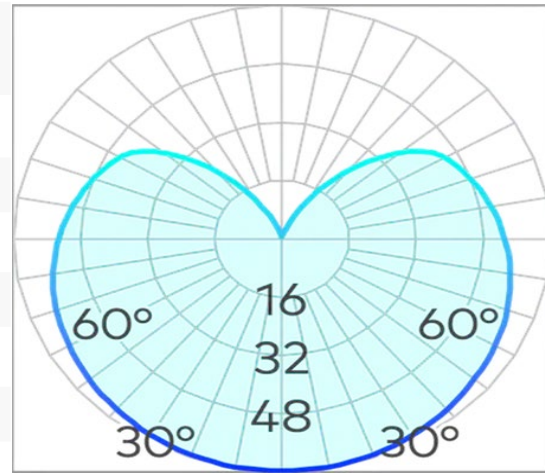

P100 5000mm Suspended Orb Pendant for FX Track COB 6W

Product Code-	IFL-P1005006.TB30.F
Wattage-	6W
Voltage	48v DC
Colour Temperature (k)-	3000K
Beam Angle-	270°
Optional Degree	N/A
Lumen output-	588
Lamp Base-	COB
CRI-	90+
Ip Rating-	IP20
Dimmable	Yes
Mounting Type-	Track Mount
Material-	Aluminium
Colour-	Black
Warranty-	5 Years Replacement

P100 5000mm Suspended Orb Pendant for FX Track COB 6W

Product Code-	IFL-P1005006.TB40.F
Wattage-	6W
Voltage	48v DC
Colour Temperature (k)-	4000K
Beam Angle-	270°
Optional Degree	N/A
Lumen output-	623
Lamp Base-	COB
CRI-	90+
Ip Rating-	IP20
Dimmable	Yes
Mounting Type-	Track Mount
Material-	Aluminium
Colour-	Black
Warranty-	5 Years Replacement

P100 5000mm Suspended Orb Pendant for FX Track COB 6W

Product Code-	IFL-P1005006.TW30.F
Wattage-	6W
Voltage	48v DC
Colour Temperature (k)-	3000K
Beam Angle-	270°
Optional Degree	N/A
Lumen output-	588
Lamp Base-	COB
CRI-	90+
Ip Rating-	IP20
Dimmable	Yes
Mounting Type-	Track Mount
Material-	Aluminium
Colour-	White
Warranty-	5 Years Replacement

P100 5000mm Suspended Orb Pendant for FX Track COB 6W

Product Code-	IFL-P1005006.TW40.F
Wattage-	6W
Voltage	48v DC
Colour Temperature (k)-	4000K
Beam Angle-	270°
Optional Degree	N/A
Lumen output-	623
Lamp Base-	COB
CRI-	90+
Ip Rating-	IP20
Dimmable	Yes
Mounting Type-	Track Mount
Material-	Aluminium
Colour-	White
Warranty-	5 Years Replacement