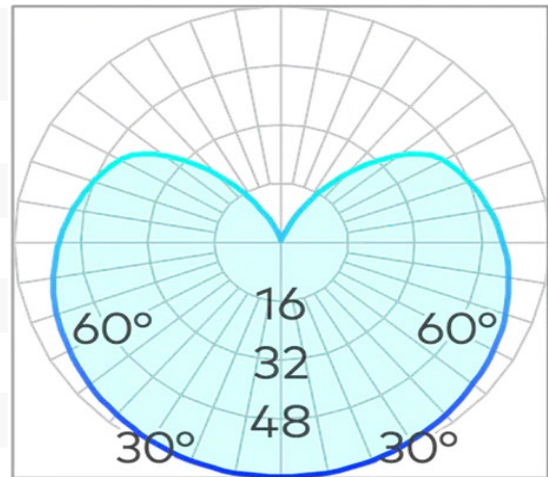

# P100 2500mm Suspended Orb Pendant for FX Track COB 6W

<b>Product Code-</b>	<b>IFL-P1002506.TB30.F</b>
Wattage-	6W
Voltage	48v DC
Colour Temperature (k)-	3000K
Beam Angle-	270°
Optional Degree	N/A
Lumen output-	588
Lamp Base-	COB
CRI-	90+
Ip Rating-	IP20
Dimmable	Yes
Mounting Type-	Track Mount
Material-	Aluminium
Colour-	Black
Warranty-	5 Years Replacement

# P100 2500mm Suspended Orb Pendant for FX Track COB 6W

<b>Product Code-</b>	<b>IFL-P1002506.TB40.F</b>
Wattage-	6W
Voltage	48v DC
Colour Temperature (k)-	4000K
Beam Angle-	270°
Optional Degree	N/A
Lumen output-	623
Lamp Base-	COB
CRI-	90+
Ip Rating-	IP20
Dimmable	Yes
Mounting Type-	Track Mount
Material-	Aluminium
Colour-	Black
Warranty-	5 Years Replacement

# P100 2500mm Suspended Orb Pendant for FX Track COB 6W

<b>Product Code-</b>	<b>IFL-P1002506.TW30.F</b>
Wattage-	6W
Voltage	48v DC
Colour Temperature (k)-	3000K
Beam Angle-	270°
Optional Degree	N/A
Lumen output-	588
Lamp Base-	COB
CRI-	90+
Ip Rating-	IP20
Dimmable	Yes
Mounting Type-	Track Mount
Material-	Aluminium
Colour-	White
Warranty-	5 Years Replacement

# P100 2500mm Suspended Orb Pendant for FX Track COB 6W

<b>Product Code-</b>	<b>IFL-P1002506.TW40.F</b>
Wattage-	6W
Voltage	48v DC
Colour Temperature (k)-	4000K
Beam Angle-	270°
Optional Degree	N/A
Lumen output-	623
Lamp Base-	COB
CRI-	90+
Ip Rating-	IP20
Dimmable	Yes
Mounting Type-	Track Mount
Material-	Aluminium
Colour-	White
Warranty-	5 Years Replacement