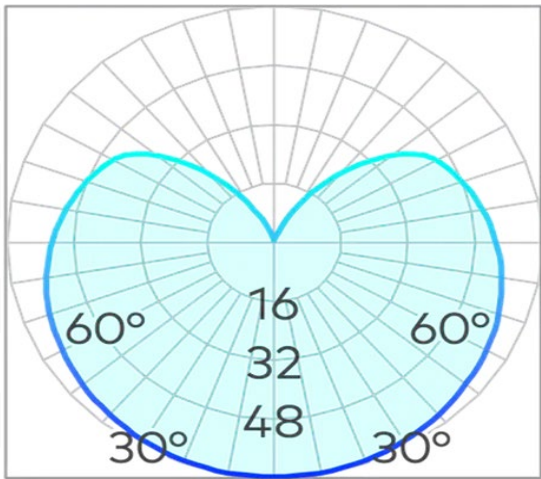

# P100 2500mm Suspended Orb Pendant for FX Track COB 6W

<b>Product Code-</b>	<b>IFL-P1002506.TB30.F</b>
Wattage-	6W
Voltage	48v DC
Colour Temperature (k)-	3000K
Beam Angle-	270°
Optional Degree	N/A
Lumen output-	588
Lamp Base-	COB
CRI-	90+
Ip Rating-	IP20
Dimmable	Yes
Mounting Type-	Track Mount
Material-	Aluminium
Colour-	Black
Warranty-	5 Years Replacement

# P100 2500mm Suspended Orb Pendant for FX Track COB 6W

<b>Product Code-</b>	<b>IFL-P1002506.TB40.F</b>
Wattage-	6W
Voltage	48v DC
Colour Temperature (k)-	4000K
Beam Angle-	270°
Optional Degree	N/A
Lumen output-	623
Lamp Base-	COB
CRI-	90+
Ip Rating-	IP20
Dimmable	Yes
Mounting Type-	Track Mount
Material-	Aluminium
Colour-	Black
Warranty-	5 Years Replacement

# P100 2500mm Suspended Orb Pendant for FX Track COB 6W

<b>Product Code-</b>	<b>IFL-P1002506.TW30.F</b>
Wattage-	6W
Voltage	48v DC
Colour Temperature (k)-	3000K
Beam Angle-	270°
Optional Degree	N/A
Lumen output-	588
Lamp Base-	COB
CRI-	90+
Ip Rating-	IP20
Dimmable	Yes
Mounting Type-	Track Mount
Material-	Aluminium
Colour-	White
Warranty-	5 Years Replacement