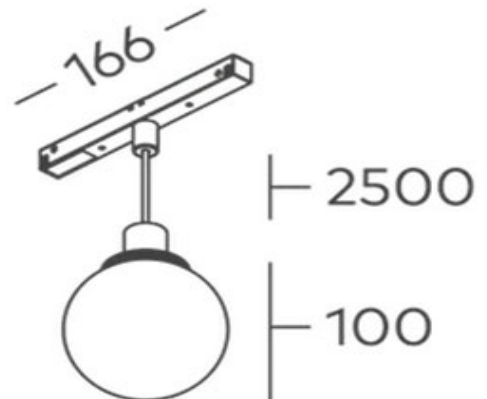

# P100 2500mm Suspended Orb Pendant for FX Track COB 6W

<b>Product Code-</b>	<b>IFL-P1002506.TB30.F</b>
Wattage-	6W
Voltage	48v DC
Colour Temperature (k)-	3000K
Beam Angle-	270°
Optional Degree	N/A
Lumen output-	588
Lamp Base-	COB
CRI-	90+
Ip Rating-	IP20
Dimmable	Yes
Mounting Type-	Track Mount
Material-	Aluminium
Colour-	Black
Warranty-	5 Years Replacement

# P100 2500mm Suspended Orb Pendant for FX Track COB 6W

<b>Product Code-</b>	<b>IFL-P1002506.TB40.F</b>
Wattage-	6W
Voltage	48v DC
Colour Temperature (k)-	4000K
Beam Angle-	270°
Optional Degree	N/A
Lumen output-	623
Lamp Base-	COB
CRI-	90+
Ip Rating-	IP20
Dimmable	Yes
Mounting Type-	Track Mount
Material-	Aluminium
Colour-	Black
Warranty-	5 Years Replacement

# P100 2500mm Suspended Orb Pendant for FX Track COB 6W

<b>Product Code-</b>	<b>IFL-P1002506.TW30.F</b>
Wattage-	6W
Voltage	48v DC
Colour Temperature (k)-	3000K
Beam Angle-	270°
Optional Degree	N/A
Lumen output-	588
Lamp Base-	COB
CRI-	90+
Ip Rating-	IP20
Dimmable	Yes
Mounting Type-	Track Mount
Material-	Aluminium
Colour-	White
Warranty-	5 Years Replacement

# P100 2500mm Suspended Orb Pendant for FX Track COB 6W

<b>Product Code-</b>	<b>IFL-P1002506.TW40.F</b>
Wattage-	6W
Voltage	48v DC
Colour Temperature (k)-	4000K
Beam Angle-	270°
Optional Degree	N/A
Lumen output-	623
Lamp Base-	COB
CRI-	90+
Ip Rating-	IP20
Dimmable	Yes
Mounting Type-	Track Mount
Material-	Aluminium
Colour-	White
Warranty-	5 Years Replacement