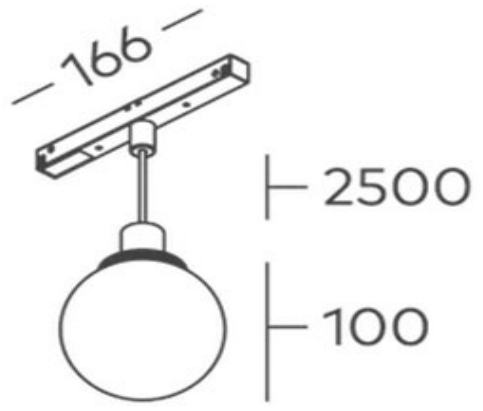

# P100 2500mm Suspended Orb Pendant for FX Track COB 6W

<b>Product Code-</b>	<b>IFL-P1002506.TB30.F</b>
Wattage-	6W
Voltage	48v DC
Colour Temperature (k)-	3000K
Beam Angle-	270°
Optional Degree	N/A
Lumen output-	588
Lamp Base-	COB
CRI-	90+
Ip Rating-	IP20
Dimmable	Yes
Mounting Type-	Track Mount
Material-	Aluminium
Colour-	Black
Warranty-	5 Years Replacement

# P100 2500mm Suspended Orb Pendant for FX Track COB 6W

<b>Product Code-</b>	<b>IFL-P1002506.TB40.F</b>
Wattage-	6W
Voltage	48v DC
Colour Temperature (k)-	4000K
Beam Angle-	270°
Optional Degree	N/A
Lumen output-	623
Lamp Base-	COB
CRI-	90+
Ip Rating-	IP20
Dimmable	Yes
Mounting Type-	Track Mount
Material-	Aluminium
Colour-	Black
Warranty-	5 Years Replacement

# P100 2500mm Suspended Orb Pendant for FX Track COB 6W

<b>Product Code-</b>	<b>IFL-P1002506.TW30.F</b>
Wattage-	6W
Voltage	48v DC
Colour Temperature (k)-	3000K
Beam Angle-	270°
Optional Degree	N/A
Lumen output-	588
Lamp Base-	COB
CRI-	90+
Ip Rating-	IP20
Dimmable	Yes
Mounting Type-	Track Mount
Material-	Aluminium
Colour-	White
Warranty-	5 Years Replacement

# P100 2500mm Suspended Orb Pendant for FX Track COB 6W

<b>Product Code-</b>	<b>IFL-P1002506.TW40.F</b>
Wattage-	6W
Voltage	48v DC
Colour Temperature (k)-	4000K
Beam Angle-	270°
Optional Degree	N/A
Lumen output-	623
Lamp Base-	COB
CRI-	90+
Ip Rating-	IP20
Dimmable	Yes
Mounting Type-	Track Mount
Material-	Aluminium
Colour-	White
Warranty-	5 Years Replacement