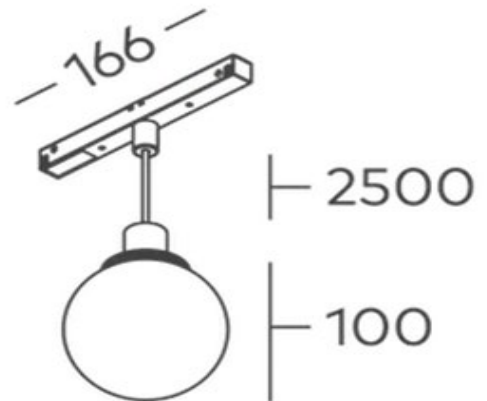

# P100 2500mm Suspended Orb Pendant for FX Track COB 6W

<b>Product Code-</b>	<b>IFL-P1002506.TB30.F</b>
Wattage-	6W
Voltage	48v DC
Colour Temperature (k)-	3000K
Beam Angle-	270°
Optional Degree	N/A
Lumen output-	588
Lamp Base-	COB
CRI-	90+
Ip Rating-	IP20
Dimmable	Yes
Mounting Type-	Track Mount
Material-	Aluminium
Colour-	Black
Warranty-	5 Years Replacement

# P100 2500mm Suspended Orb Pendant for FX Track COB 6W

<b>Product Code-</b>	<b>IFL-P1002506.TB40.F</b>
Wattage-	6W
Voltage	48v DC
Colour Temperature (k)-	4000K
Beam Angle-	270°
Optional Degree	N/A
Lumen output-	623
Lamp Base-	COB
CRI-	90+
Ip Rating-	IP20
Dimmable	Yes
Mounting Type-	Track Mount
Material-	Aluminium
Colour-	Black
Warranty-	5 Years Replacement

# P100 2500mm Suspended Orb Pendant for FX Track COB 6W

<b>Product Code-</b>	<b>IFL-P1002506.TW30.F</b>
Wattage-	6W
Voltage	48v DC
Colour Temperature (k)-	3000K
Beam Angle-	270°
Optional Degree	N/A
Lumen output-	588
Lamp Base-	COB
CRI-	90+
Ip Rating-	IP20
Dimmable	Yes
Mounting Type-	Track Mount
Material-	Aluminium
Colour-	White
Warranty-	5 Years Replacement

# P100 2500mm Suspended Orb Pendant for FX Track COB 6W

<b>Product Code-</b>	<b>IFL-P1002506.TW40.F</b>
Wattage-	6W
Voltage	48v DC
Colour Temperature (k)-	4000K
Beam Angle-	270°
Optional Degree	N/A
Lumen output-	623
Lamp Base-	COB
CRI-	90+
Ip Rating-	IP20
Dimmable	Yes
Mounting Type-	Track Mount
Material-	Aluminium
Colour-	White
Warranty-	5 Years Replacement