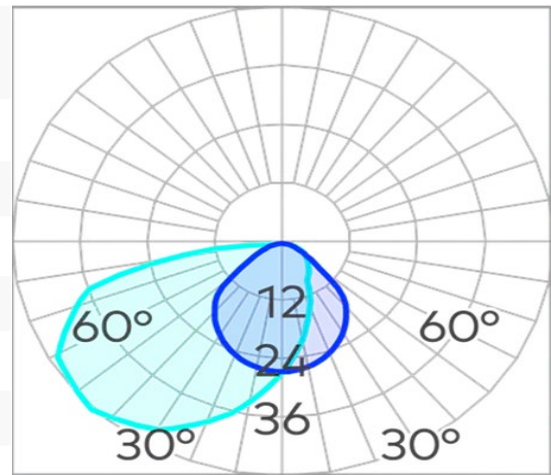

Ovo Wall Light COB 2W

Product Code-	IFL-OVOW0002.TB30.F
Wattage-	2W
Voltage	240v AC
Colour Temperature (k)-	3000K
Beam Angle-	120°
Optional Degree	N/A
Lumen output-	93
Lamp Base-	COB
CRI-	80+
Ip Rating-	IP65
Dimmable	No
Mounting Type-	Wall Recess
Material-	Aluminium
Colour-	Black
Warranty-	3 Years Replacement

Luminaire

Ø 85
(⌀ 68)

Wallbox

Ø 74
(⌀ 75)

Ovo Wall Light COB 2W

Product Code-	IFL-OVOW0002.TB40.F
Wattage-	2W
Voltage	240v AC
Colour Temperature (k)-	4000K
Beam Angle-	120°
Optional Degree	N/A
Lumen output-	105
Lamp Base-	COB
CRI-	80+
Ip Rating-	IP65
Dimmable	No
Mounting Type-	Wall Recess
Material-	Aluminium
Colour-	Black
Warranty-	3 Years Replacement

Luminaire

Ø 85
(Ø 68)

Wallbox

Ø 74
(Ø 75)

Ovo Wall Light COB 2W

Product Code-	IFL-OVOW0002.TW30.F
Wattage-	2W
Voltage	240v AC
Colour Temperature (k)-	3000K
Beam Angle-	120°
Optional Degree	N/A
Lumen output-	93
Lamp Base-	COB
CRI-	80+
Ip Rating-	IP65
Dimmable	No
Mounting Type-	Wall Recess
Material-	Aluminium
Colour-	White
Warranty-	3 Years Replacement

Luminaire

Ø 85
(⌀ 68)

Wallbox

Ø 74
(⌀ 75)

Ovo Wall Light COB 2W

Product Code-	IFL-OVOW0002.TW40.F
Wattage-	2W
Voltage	240v AC
Colour Temperature (k)-	4000K
Beam Angle-	120°
Optional Degree	N/A
Lumen output-	105
Lamp Base-	COB
CRI-	80+
Ip Rating-	IP65
Dimmable	No
Mounting Type-	Wall Recess
Material-	Aluminium
Colour-	White
Warranty-	3 Years Replacement