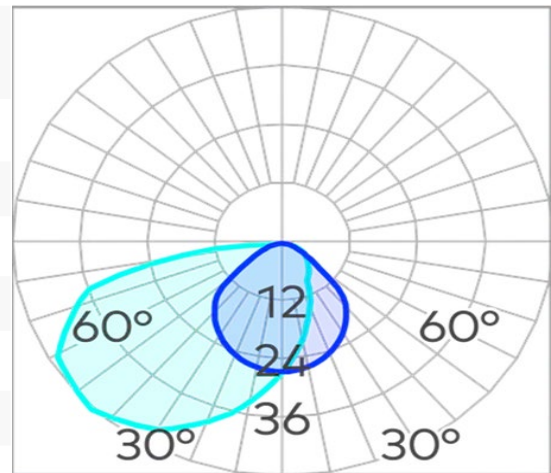

Ovo Wall Light COB 2W

Product Code-	IFL-OVOW0002.TB30.F
Wattage-	2W
Voltage	240v AC
Colour Temperature (k)-	3000K
Beam Angle-	120°
Optional Degree	N/A
Lumen output-	93
Lamp Base-	COB
CRI-	80+
Ip Rating-	IP65
Dimmable	No
Mounting Type-	Wall Recess
Material-	Aluminium
Colour-	Black
Warranty-	3 Years Replacement

Luminaire

Ø 85
(⌀ 68)

Wallbox

Ø 74
(⌀ 75)

Ovo Wall Light COB 2W

Product Code-	IFL-OVOW0002.TB40.F
Wattage-	2W
Voltage	240v AC
Colour Temperature (k)-	4000K
Beam Angle-	120°
Optional Degree	N/A
Lumen output-	105
Lamp Base-	COB
CRI-	80+
Ip Rating-	IP65
Dimmable	No
Mounting Type-	Wall Recess
Material-	Aluminium
Colour-	Black
Warranty-	3 Years Replacement

Luminaire

Ø 85
(Ø 68)

Wallbox

Ø 74
(Ø 75)

Ovo Wall Light COB 2W

Product Code-	IFL-OVOW0002.TW30.F
Wattage-	2W
Voltage	240v AC
Colour Temperature (k)-	3000K
Beam Angle-	120°
Optional Degree	N/A
Lumen output-	93
Lamp Base-	COB
CRI-	80+
Ip Rating-	IP65
Dimmable	No
Mounting Type-	Wall Recess
Material-	Aluminium
Colour-	White
Warranty-	3 Years Replacement

Luminaire

Ø 85
(⌀ 68)

Wallbox

Ø 74
(⌀ 75)

Ovo Wall Light COB 2W

Product Code-	IFL-OVOW0002.TW40.F
Wattage-	2W
Voltage	240v AC
Colour Temperature (k)-	4000K
Beam Angle-	120°
Optional Degree	N/A
Lumen output-	105
Lamp Base-	COB
CRI-	80+
Ip Rating-	IP65
Dimmable	No
Mounting Type-	Wall Recess
Material-	Aluminium
Colour-	White
Warranty-	3 Years Replacement