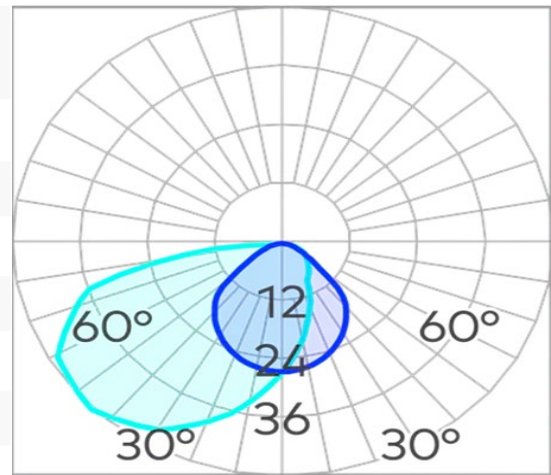

Luminaire

Ø 85
(Ø 68)

Wallbox

Ø 74
(Ø 75)

Ovo Wall Light COB 2W

Product Code-	IFL-OVOW0002.TW30.F
Wattage-	2W
Voltage	240v AC
Colour Temperature (k)-	3000K
Beam Angle-	120°
Optional Degree	N/A
Lumen output-	93
Lamp Base-	COB
CRI-	80+
Ip Rating-	IP65
Dimmable	No
Mounting Type-	Wall Recess
Material-	Aluminium
Colour-	White
Warranty-	3 Years Replacement

Luminaire

Ø 85
(⌀ 68)

Wallbox

Ø 74
(⌀ 75)

Ovo Wall Light COB 2W

Product Code-	IFL-OVOW0002.TW40.F
Wattage-	2W
Voltage	240v AC
Colour Temperature (k)-	4000K
Beam Angle-	120°
Optional Degree	N/A
Lumen output-	105
Lamp Base-	COB
CRI-	80+
Ip Rating-	IP65
Dimmable	No
Mounting Type-	Wall Recess
Material-	Aluminium
Colour-	White
Warranty-	3 Years Replacement

Luminaire

Ø 85
(⌀ 68)

Wallbox

Ø 74
(⌀ 75)