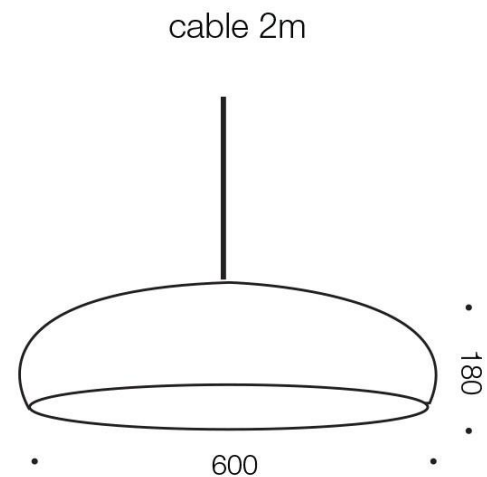

ORLO 60 PENDANT E27 12w

Product Code-	IFL-ORLO-PE60-BK
Wattage-	12w
Voltage	240v AC
Colour Temperature (k)-	Globe Dependant
Beam Angle-	120°
Lumen output-	Globe Dependant
Lamp Base-	E27
CRI-	Globe Dependant
Ip Rating-	IP20
Dimmable	Globe Dependant
Mounting Type-	Surface
Material-	Metal
Colour-	Black
Warranty-	3 Years Replacement

ORLO 60 PENDANT E27 12w

Product Code-	IFL-ORLO-PE60-WH
Wattage-	12w
Voltage	240v AC
Colour Temperature (k)-	Globe Dependant
Beam Angle-	120°
Lumen output-	Globe Dependant
Lamp Base-	E27
CRI-	Globe Dependant
Ip Rating-	IP20
Dimmable	Globe Dependant
Mounting Type-	Surface
Material-	Metal
Colour-	White
Warranty-	3 Years Replacement