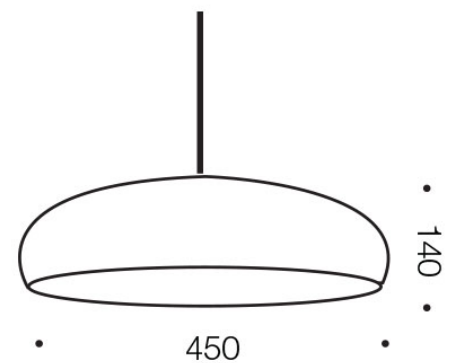

ORLO 45 PENDANT E27 12w

Product Code-	IFL-ORLO-PE45-BK
Wattage-	12w
Voltage	240v AC
Colour Temperature (k)-	Globe Dependant
Beam Angle-	120°
Lumen output-	Globe Dependant
Lamp Base-	E27
CRI-	Globe Dependant
Ip Rating-	IP20
Dimmable	Globe Dependant
Mounting Type-	Surface
Material-	Metal
Colour-	Black
Warranty-	3 Years Replacement

cable 2m

ORLO 45 PENDANT E27 12w

Product Code-	IFL-ORLO-PE45-WH
Wattage-	12w
Voltage	240v AC
Colour Temperature (k)-	Globe Dependant
Beam Angle-	120°
Lumen output-	Globe Dependant
Lamp Base-	E27
CRI-	Globe Dependant
Ip Rating-	IP20
Dimmable	Globe Dependant
Mounting Type-	Surface
Material-	Metal
Colour-	White
Warranty-	3 Years Replacement

cable 2m