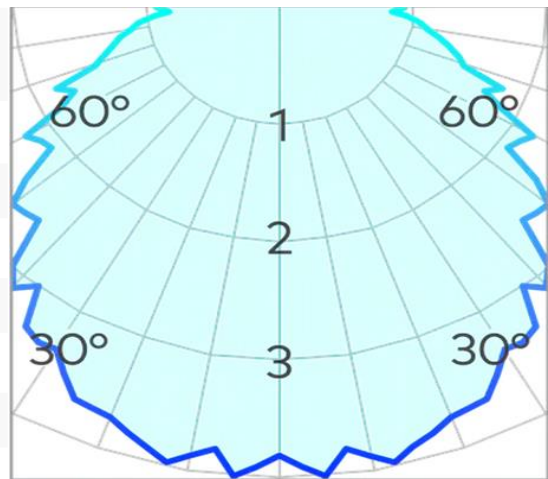

Orbit Wall Light SMD 1W

Product Code-	IFL-ORBI0001.TB30.F
Wattage-	1W
Voltage	24v DC
Colour Temperature (k)-	3000K
Beam Angle-	120°
Optional Degree	N/A
Lumen output-	8
Lamp Base-	SMD
CRI-	80+
Ip Rating-	IP65
Dimmable	No
Mounting Type-	Wall Recess
Material-	Aluminium
Colour-	Black
Warranty-	3 Years Replacement

Wallbox

Luminaire

Ø 40

Ø 44

(Ø 36)

50

27

Orbit Wall Light SMD 1W

Product Code-	IFL-ORBI0001.TB40.F
Wattage-	1W
Voltage	24v DC
Colour Temperature (k)-	4000K
Beam Angle-	120°
Optional Degree	N/A
Lumen output-	8
Lamp Base-	SMD
CRI-	80+
Ip Rating-	IP65
Dimmable	No
Mounting Type-	Wall Recess
Material-	Aluminium
Colour-	Black
Warranty-	3 Years Replacement