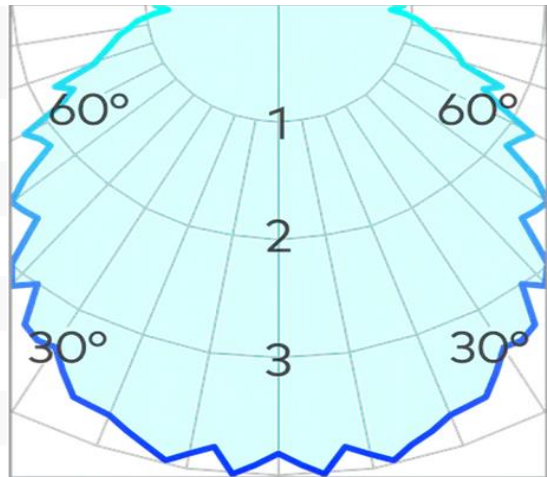

Orbit Wall Light SMD 1W

Product Code-	IFL-ORBI0001.TB30.F
Wattage-	1W
Voltage	24v DC
Colour Temperature (k)-	3000K
Beam Angle-	120°
Optional Degree	N/A
Lumen output-	8
Lamp Base-	SMD
CRI-	80+
Ip Rating-	IP65
Dimmable	No
Mounting Type-	Wall Recess
Material-	Aluminium
Colour-	Black
Warranty-	3 Years Replacement

Wallbox

Luminaire

Ø 40

Ø 44

(Ø 36)

50

27

Orbit Wall Light SMD 1W

Product Code-	IFL-ORBI0001.TW30.F
Wattage-	1W
Voltage	24v DC
Colour Temperature (k)-	3000K
Beam Angle-	120°
Optional Degree	N/A
Lumen output-	8
Lamp Base-	SMD
CRI-	80+
Ip Rating-	IP65
Dimmable	No
Mounting Type-	Wall Recess
Material-	Aluminium
Colour-	White
Warranty-	3 Years Replacement