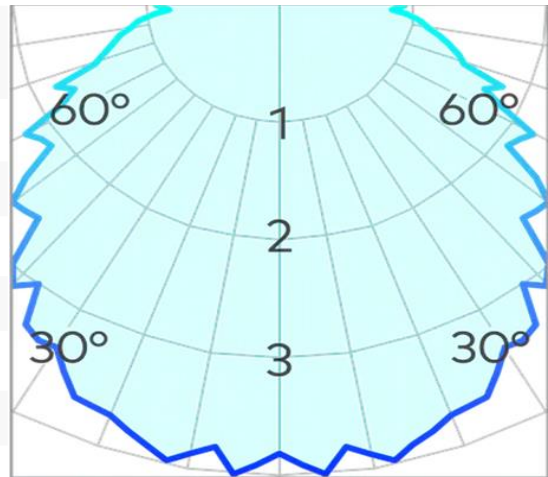

Orbit Wall Light SMD 1W

Product Code-	IFL-ORBI0001.TB30.F
Wattage-	1W
Voltage	24v DC
Colour Temperature (k)-	3000K
Beam Angle-	120°
Optional Degree	N/A
Lumen output-	8
Lamp Base-	SMD
CRI-	80+
Ip Rating-	IP65
Dimmable	No
Mounting Type-	Wall Recess
Material-	Aluminium
Colour-	Black
Warranty-	3 Years Replacement

Wallbox

Luminaire

Ø 40

Ø 44

(Ø 36)

50

27

Orbit Wall Light SMD 1W

Product Code-	IFL-ORBI0001.TB40.F
Wattage-	1W
Voltage	24v DC
Colour Temperature (k)-	4000K
Beam Angle-	120°
Optional Degree	N/A
Lumen output-	8
Lamp Base-	SMD
CRI-	80+
Ip Rating-	IP65
Dimmable	No
Mounting Type-	Wall Recess
Material-	Aluminium
Colour-	Black
Warranty-	3 Years Replacement

Product Code-	IFL-ORBI0001.TW30.F
Wattage-	1W
Voltage	24v DC
Colour Temperature (k)-	3000K
Beam Angle-	120°
Optional Degree	N/A
Lumen output-	8
Lamp Base-	SMD
CRI-	80+
Ip Rating-	IP65
Dimmable	No
Mounting Type-	Wall Recess
Material-	Aluminium
Colour-	White
Warranty-	3 Years Replacement