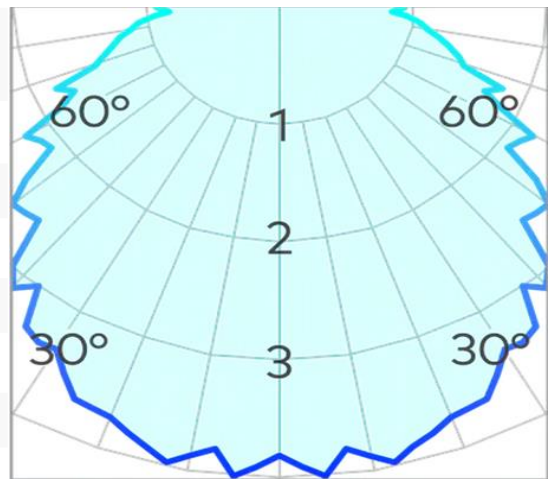

Wallbox

Luminaire

Ø 40

Ø 44

(Ø 36)

50

27

Orbit Wall Light SMD 1W

Product Code-	IFL-ORBI0001.TW40.F
Wattage-	1W
Voltage	24v DC
Colour Temperature (k)-	4000K
Beam Angle-	120°
Optional Degree	N/A
Lumen output-	8
Lamp Base-	SMD
CRI-	80+
Ip Rating-	IP65
Dimmable	No
Mounting Type-	Wall Recess
Material-	Aluminium
Colour-	White
Warranty-	3 Years Replacement