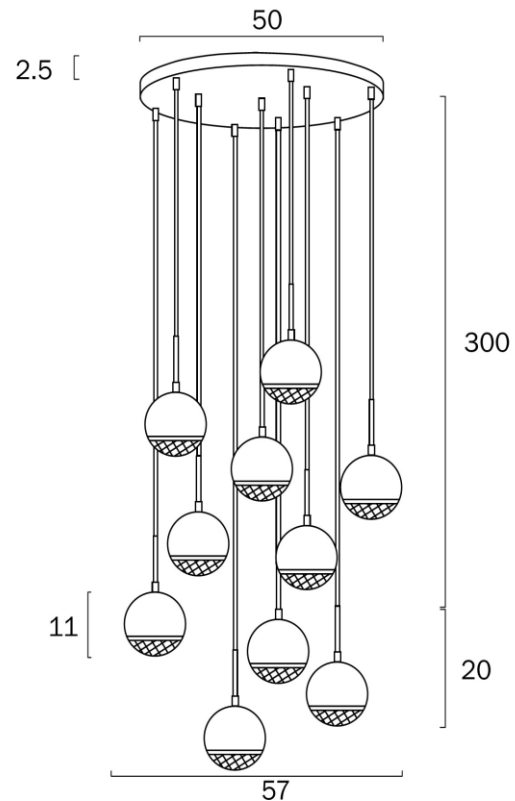

ONETA 10 PENDANT G9 6w

Product Code-	IFL-ONETA-PE10-BKCL
Wattage-	6w
Voltage	240v AC
Colour Temperature (k)-	Globe Dependant
Beam Angle-	110°
Lumen output-	Globe Dependant
Lamp Base-	G9
CRI-	Globe Dependant
Ip Rating-	IP20
Dimmable	Globe Dependant
Mounting Type-	Surface
Material-	Iron, Acrylic
Colour-	Black Marble, Antique Gold, Clear
Warranty-	3 Years Replacement

ONETA 10 PENDANT G9 6w

Product Code-	IFL-ONETA-PE10-WHCL
Wattage-	6w
Voltage	240v AC
Colour Temperature (k)-	Globe Dependant
Beam Angle-	110°
Lumen output-	Globe Dependant
Lamp Base-	G9
CRI-	Globe Dependant
Ip Rating-	IP20
Dimmable	Globe Dependant
Mounting Type-	Surface
Material-	Iron, Acrylic
Colour-	White Marble, Antique Gold, Clear
Warranty-	3 Years Replacement