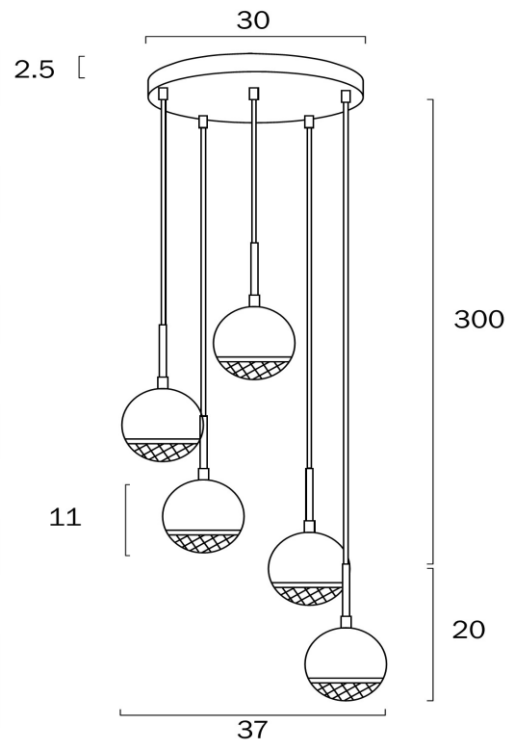

ONETA 5 LIGHTS PENDANT G9 6w

Product Code-	IFL-ONETA-PE05-BKCL
Wattage-	6w
Voltage	240v AC
Colour Temperature (k)-	Globe Dependant
Beam Angle-	110°
Lumen output-	Globe Dependant
Lamp Base-	G9
CRI-	Globe Dependant
Ip Rating-	IP20
Dimmable	Globe Dependant
Mounting Type-	Surface
Material-	Iron, Acrylic
Colour-	White Marble, Antique Gold, Clear
Warranty-	3 Years Replacement

ONETA 5 LIGHTS PENDANT G9 6w

Product Code-	IFL-ONETA-PE05-WHCL
Wattage-	6w
Voltage	240v AC
Colour Temperature (k)-	Globe Dependant
Beam Angle-	110°
Lumen output-	Globe Dependant
Lamp Base-	G9
CRI-	Globe Dependant
Ip Rating-	IP20
Dimmable	Globe Dependant
Mounting Type-	Surface
Material-	Iron, Acrylic
Colour-	White Marble, Antique Gold, Clear
Warranty-	3 Years Replacement