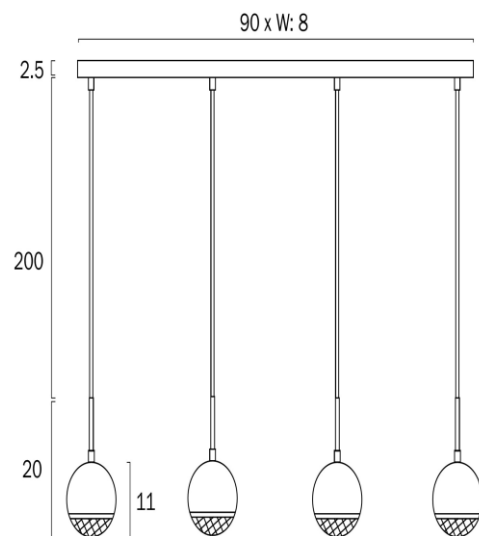

ONETA 4 PENDANT G9 6w

Product Code-	IFL-ONETA-PE04-BKCL
Wattage-	6w
Voltage	240v AC
Colour Temperature (k)-	Globe Dependant
Beam Angle-	110°
Lumen output-	Globe Dependant
Lamp Base-	G9
CRI-	Globe Dependant
Ip Rating-	IP20
Dimmable	Globe Dependant
Mounting Type-	Surface
Material-	Iron, Acrylic
Colour-	Black Marble, Antique Gold, Clear

Warranty- 3 Years Replacement

ONETA 4 PENDANT G9 6w

Product Code-	IFL-ONETA-PE04-WHCL
Wattage-	6w
Voltage	240v AC
Colour Temperature (k)-	Globe Dependant
Beam Angle-	110°
Lumen output-	Globe Dependant
Lamp Base-	G9
CRI-	Globe Dependant
Ip Rating-	IP20
Dimmable	Globe Dependant
Mounting Type-	Surface
Material-	Iron, Acrylic
Colour-	White Marble, Antique Gold, Clear
Warranty-	3 Years Replacement