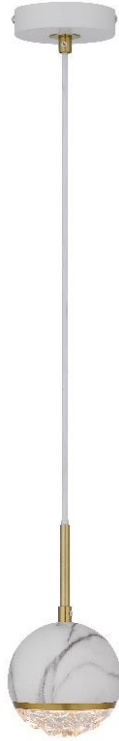

ONETA 1 PENDANT G9 6w

Product Code-	IFL-ONETA-PE01-BKCL
Wattage-	6w
Voltage	240v AC
Colour Temperature (k)-	Globe Dependant
Beam Angle-	110°
Lumen output-	Globe Dependant
Lamp Base-	G9
CRI-	Globe Dependant
Ip Rating-	IP20
Dimmable	Globe Dependant
Mounting Type-	Surface
Material-	Iron, Acrylic
Colour-	Black Marble, Antique Gold, Clear

Warranty- 3 Years Replacement

ONETA 1 PENDANT G9 6w

Product Code-	IFL-ONETA-PE01-WHCL
Wattage-	6w
Voltage	240v AC
Colour Temperature (k)-	Globe Dependant
Beam Angle-	110°
Lumen output-	Globe Dependant
Lamp Base-	G9
CRI-	Globe Dependant
Ip Rating-	IP20
Dimmable	Globe Dependant
Mounting Type-	Surface
Material-	Iron, Acrylic
Colour-	White Marble, Antique Gold, Clear