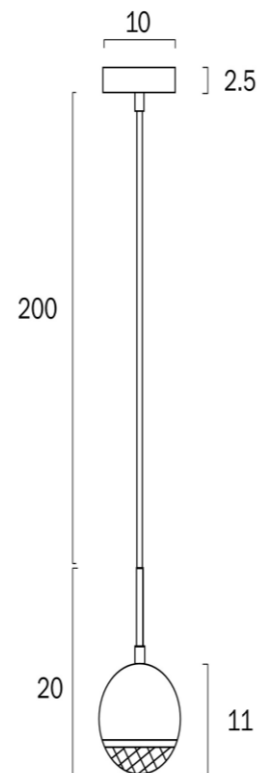

ONETA 1 PENDANT G9 6w

Product Code-	IFL-ONETA-PE01-BKCL
Wattage-	6w
Voltage	240v AC
Colour Temperature (k)-	Globe Dependant
Beam Angle-	110°
Lumen output-	Globe Dependant
Lamp Base-	G9
CRI-	Globe Dependant
Ip Rating-	IP20
Dimmable	Globe Dependant
Mounting Type-	Surface
Material-	Iron, Acrylic
Colour-	Black Marble, Antique Gold, Clear

Warranty- 3 Years Replacement

ONETA 1 PENDANT G9 6w

Product Code-	IFL-ONETA-PE01-WHCL
Wattage-	6w
Voltage	240v AC
Colour Temperature (k)-	Globe Dependant
Beam Angle-	110°
Lumen output-	Globe Dependant
Lamp Base-	G9
CRI-	Globe Dependant
Ip Rating-	IP20
Dimmable	Globe Dependant
Mounting Type-	Surface
Material-	Iron, Acrylic
Colour-	White Marble, Antique Gold, Clear