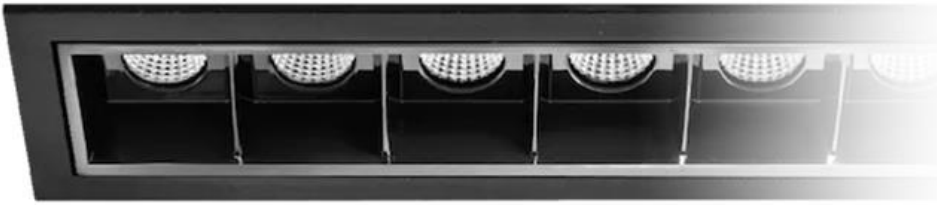

## Node Recessed Darklight COB 15x2w 3000k

<b>Product Code-</b>	<b>IFL-NODR1502.TW30.M-FP070003</b>
Wattage-	15x2W
Voltage	240v AC
Colour Temperature (k)-	3000K
Beam Angle-	46°
Optional Degree	N/A
Lumen output-	2348
Lamp Base-	COB
CRI-	92+
Ip Rating-	IP20
Dimmable	Yes
Mounting Type-	Recess Mount
Material-	Aluminium
Colour-	White
Warranty-	5 Years Replacement

## Node Recessed Darklight COB 15x2w 3000k

<b>Product Code-</b>	<b>IFL-NODR1502.TB30.M-FP070003</b>
Wattage-	15x2W
Voltage	240v AC
Colour Temperature (k)-	3000K
Beam Angle-	46°
Optional Degree	N/A
Lumen output-	2348
Lamp Base-	COB
CRI-	92+
Ip Rating-	IP20
Dimmable	Yes
Mounting Type-	Recess Mount
Material-	Aluminium
Colour-	Black
Warranty-	5 Years Replacement

## Node Recessed Darklight COB 15x2w 4000k

<b>Product Code-</b>	<b>IFL-NODR1502.TW40.M-FP070003</b>
Wattage-	15x2W
Voltage	240v AC
Colour Temperature (k)-	4000K
Beam Angle-	46°
Optional Degree	N/A
Lumen output-	2444
Lamp Base-	COB
CRI-	92+
Ip Rating-	IP20
Dimmable	Yes
Mounting Type-	Recess Mount
Material-	Aluminium
Colour-	White
Warranty-	5 Years Replacement