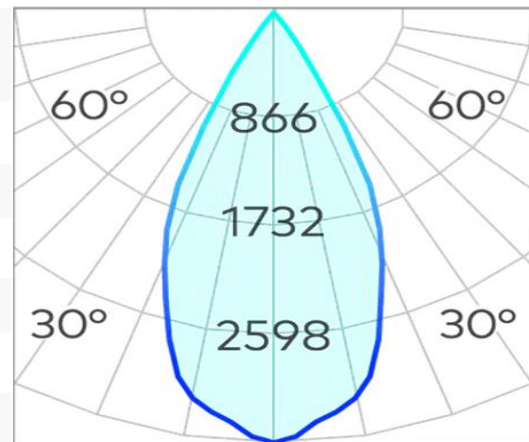

## Node Recessed Darklight COB 15x2w 3000k

<b>Product Code-</b>	<b>IFL-NODR1502.TW30.M-FP070003</b>
Wattage-	15x2W
Voltage	240v AC
Colour Temperature (k)-	3000K
Beam Angle-	46°
Optional Degree	N/A
Lumen output-	2348
Lamp Base-	COB
CRI-	92+
Ip Rating-	IP20
Dimmable	Yes
Mounting Type-	Recess Mount
Material-	Aluminium
Colour-	White
Warranty-	5 Years Replacement