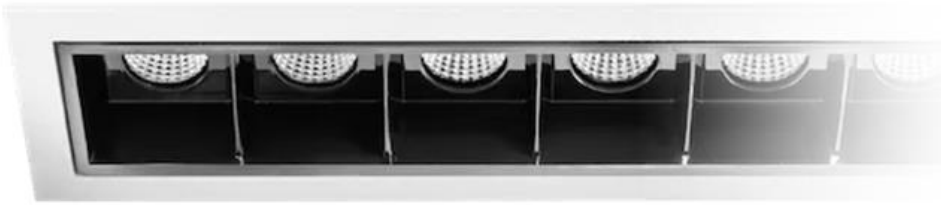

## Node Recessed Darklight COB 15x2w 3000k

<b>Product Code-</b>	<b>IFL-NODR1502.TW30.M-FP070003</b>
Wattage-	15x2W
Voltage	240v AC
Colour Temperature (k)-	3000K
Beam Angle-	46°
Optional Degree	N/A
Lumen output-	2348
Lamp Base-	COB
CRI-	92+
Ip Rating-	IP20
Dimmable	Yes
Mounting Type-	Recess Mount
Material-	Aluminium
Colour-	White
Warranty-	5 Years Replacement

## Node Recessed Darklight COB 15x2w 3000k

<b>Product Code-</b>	<b>IFL-NODR1502.TB30.M-FP070003</b>
Wattage-	15x2W
Voltage	240v AC
Colour Temperature (k)-	3000K
Beam Angle-	46°
Optional Degree	N/A
Lumen output-	2348
Lamp Base-	COB
CRI-	92+
Ip Rating-	IP20
Dimmable	Yes
Mounting Type-	Recess Mount
Material-	Aluminium
Colour-	Black
Warranty-	5 Years Replacement

## Node Recessed Darklight COB 15x2w 4000k

<b>Product Code-</b>	<b>IFL-NODR1502.TW40.M-FP070003</b>
Wattage-	15x2W
Voltage	240v AC
Colour Temperature (k)-	4000K
Beam Angle-	46°
Optional Degree	N/A
Lumen output-	2444
Lamp Base-	COB
CRI-	92+
Ip Rating-	IP20
Dimmable	Yes
Mounting Type-	Recess Mount
Material-	Aluminium
Colour-	White
Warranty-	5 Years Replacement