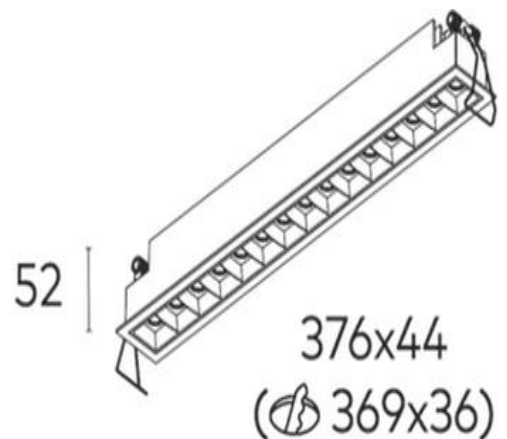

## Node Recessed Darklight COB 15x2w 3000k

<b>Product Code-</b>	<b>IFL-NODR1502.TW30.M-FP070003</b>
Wattage-	15x2W
Voltage	240v AC
Colour Temperature (k)-	3000K
Beam Angle-	46°
Optional Degree	N/A
Lumen output-	2348
Lamp Base-	COB
CRI-	92+
Ip Rating-	IP20
Dimmable	Yes
Mounting Type-	Recess Mount
Material-	Aluminium
Colour-	White
Warranty-	5 Years Replacement

## Node Recessed Darklight COB 15x2w 3000k

<b>Product Code-</b>	<b>IFL-NODR1502.TB30.M-FP070003</b>
Wattage-	15x2W
Voltage	240v AC
Colour Temperature (k)-	3000K
Beam Angle-	46°
Optional Degree	N/A
Lumen output-	2348
Lamp Base-	COB
CRI-	92+
Ip Rating-	IP20
Dimmable	Yes
Mounting Type-	Recess Mount
Material-	Aluminium
Colour-	Black
Warranty-	5 Years Replacement

## Node Recessed Darklight COB 15x2w 4000k

<b>Product Code-</b>	<b>IFL-NODR1502.TW40.M-FP070003</b>
Wattage-	15x2W
Voltage	240v AC
Colour Temperature (k)-	4000K
Beam Angle-	46°
Optional Degree	N/A
Lumen output-	2444
Lamp Base-	COB
CRI-	92+
Ip Rating-	IP20
Dimmable	Yes
Mounting Type-	Recess Mount
Material-	Aluminium
Colour-	White
Warranty-	5 Years Replacement