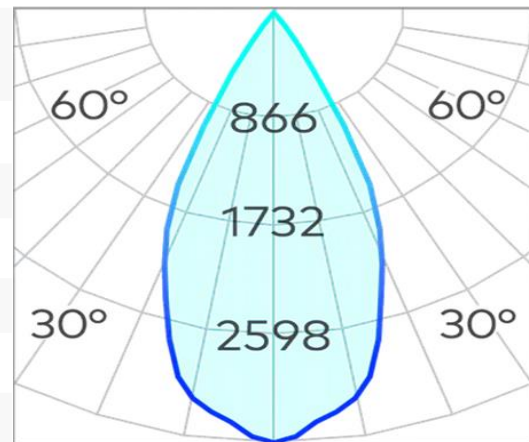

Product Code-	IFL-NODR1502.TW40.M-FP070003
Wattage-	15x2W
Voltage	240v AC
Colour Temperature (k)-	4000K
Beam Angle-	46°
Optional Degree	N/A
Lumen output-	2444
Lamp Base-	COB
CRI-	92+
Ip Rating-	IP20
Dimmable	Yes
Mounting Type-	Recess Mount
Material-	Aluminium
Colour-	White
Warranty-	5 Years Replacement