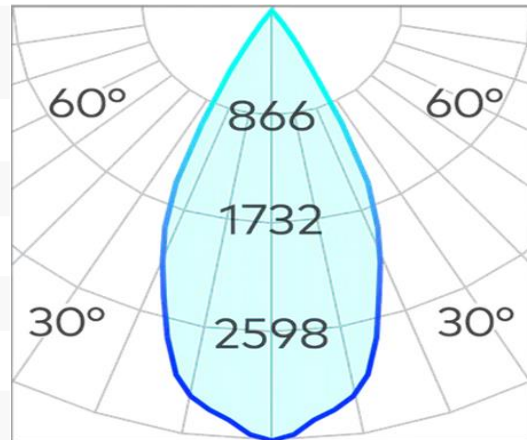

Product Code-	IFL-NODR1502.TB30.M-FP070003
Wattage-	15x2W
Voltage	240v AC
Colour Temperature (k)-	3000K
Beam Angle-	46°
Optional Degree	N/A
Lumen output-	2348
Lamp Base-	COB
CRI-	92+
Ip Rating-	IP20
Dimmable	Yes
Mounting Type-	Recess Mount
Material-	Aluminium
Colour-	Black
Warranty-	5 Years Replacement