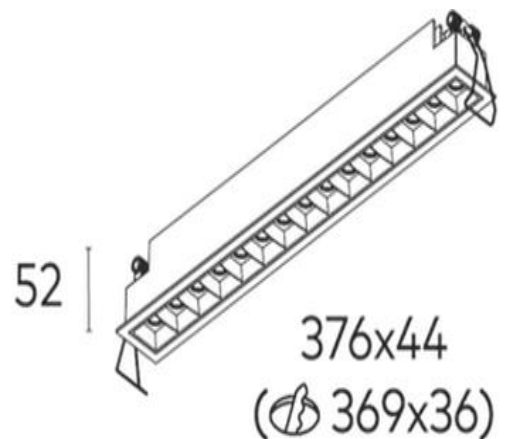

## Node Recessed Darklight COB 15x2w 3000k

<b>Product Code-</b>	<b>IFL-NODR1502.TW30.M-FP070003</b>
Wattage-	15x2W
Voltage	240v AC
Colour Temperature (k)-	3000K
Beam Angle-	46°
Optional Degree	N/A
Lumen output-	2348
Lamp Base-	COB
CRI-	92+
Ip Rating-	IP20
Dimmable	Yes
Mounting Type-	Recess Mount
Material-	Aluminium
Colour-	White
Warranty-	5 Years Replacement

## Node Recessed Darklight COB 15x2w 3000k

<b>Product Code-</b>	<b>IFL-NODR1502.TB30.M-FP070003</b>
Wattage-	15x2W
Voltage	240v AC
Colour Temperature (k)-	3000K
Beam Angle-	46°
Optional Degree	N/A
Lumen output-	2348
Lamp Base-	COB
CRI-	92+
Ip Rating-	IP20
Dimmable	Yes
Mounting Type-	Recess Mount
Material-	Aluminium
Colour-	Black
Warranty-	5 Years Replacement

## Node Recessed Darklight COB 15x2w 4000k

<b>Product Code-</b>	<b>IFL-NODR1502.TW40.M-FP070003</b>
Wattage-	15x2W
Voltage	240v AC
Colour Temperature (k)-	4000K
Beam Angle-	46°
Optional Degree	N/A
Lumen output-	2444
Lamp Base-	COB
CRI-	92+
Ip Rating-	IP20
Dimmable	Yes
Mounting Type-	Recess Mount
Material-	Aluminium
Colour-	White
Warranty-	5 Years Replacement

## Node Recessed Darklight COB 15x2w 4000k

<b>Product Code-</b>	<b>IFL-NODR1502.TB40.M-FP070003</b>
Wattage-	15x2W
Voltage	240v AC
Colour Temperature (k)-	4000K
Beam Angle-	46°
Optional Degree	N/A
Lumen output-	2444
Lamp Base-	COB
CRI-	92+
Ip Rating-	IP20
Dimmable	Yes
Mounting Type-	Recess Mount
Material-	Aluminium
Colour-	Black
Warranty-	5 Years Replacement