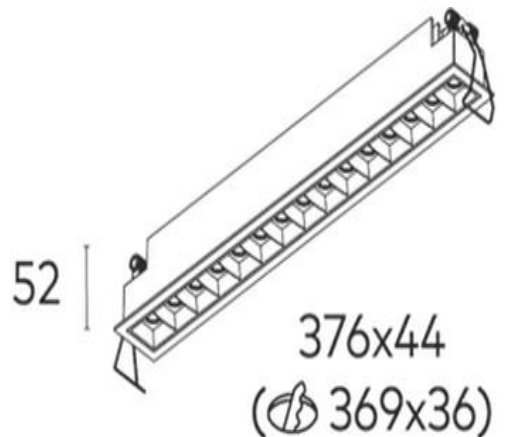

## Node Recessed Darklight COB 15x2w 3000k

<b>Product Code-</b>	<b>IFL-NODR1502.TW30.M-FP070003</b>
Wattage-	15x2W
Voltage	240v AC
Colour Temperature (k)-	3000K
Beam Angle-	46°
Optional Degree	N/A
Lumen output-	2348
Lamp Base-	COB
CRI-	92+
Ip Rating-	IP20
Dimmable	Yes
Mounting Type-	Recess Mount
Material-	Aluminium
Colour-	White
Warranty-	5 Years Replacement

## Node Recessed Darklight COB 15x2w 3000k

<b>Product Code-</b>	<b>IFL-NODR1502.TB30.M-FP070003</b>
Wattage-	15x2W
Voltage	240v AC
Colour Temperature (k)-	3000K
Beam Angle-	46°
Optional Degree	N/A
Lumen output-	2348
Lamp Base-	COB
CRI-	92+
Ip Rating-	IP20
Dimmable	Yes
Mounting Type-	Recess Mount
Material-	Aluminium
Colour-	Black
Warranty-	5 Years Replacement

## Node Recessed Darklight COB 15x2w 4000k

<b>Product Code-</b>	<b>IFL-NODR1502.TW40.M-FP070003</b>
Wattage-	15x2W
Voltage	240v AC
Colour Temperature (k)-	4000K
Beam Angle-	46°
Optional Degree	N/A
Lumen output-	2444
Lamp Base-	COB
CRI-	92+
Ip Rating-	IP20
Dimmable	Yes
Mounting Type-	Recess Mount
Material-	Aluminium
Colour-	White
Warranty-	5 Years Replacement

## Node Recessed Darklight COB 15x2w 4000k

<b>Product Code-</b>	<b>IFL-NODR1502.TB40.M-FP070003</b>
Wattage-	15x2W
Voltage	240v AC
Colour Temperature (k)-	4000K
Beam Angle-	46°
Optional Degree	N/A
Lumen output-	2444
Lamp Base-	COB
CRI-	92+
Ip Rating-	IP20
Dimmable	Yes
Mounting Type-	Recess Mount
Material-	Aluminium
Colour-	Black
Warranty-	5 Years Replacement