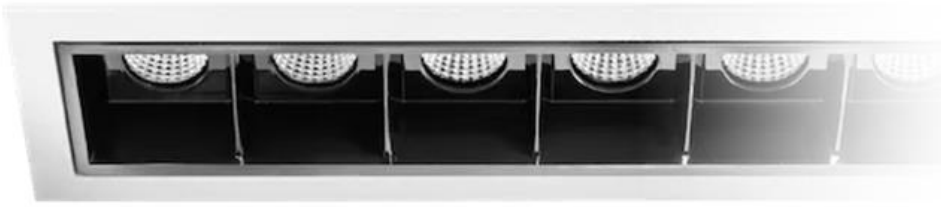

Node Recessed Darklight COB 10x2w 3000k

Product Code-	IFL-NODR1002.TW30.M-FP070001
Wattage-	10x2W
Voltage	240v AC
Colour Temperature (k)-	3000K
Beam Angle-	46°
Optional Degree	N/A
Lumen output-	1822
Lamp Base-	COB
CRI-	92+
Ip Rating-	IP20
Dimmable	Yes
Mounting Type-	Recess Mount
Material-	Aluminium
Colour-	White
Warranty-	5 Years Replacement

Node Recessed Darklight COB 10x2w 3000k

Product Code-	IFL-NODR1002.TB30.M-FP070001
Wattage-	10x2W
Voltage	240v AC
Colour Temperature (k)-	3000K
Beam Angle-	46°
Optional Degree	N/A
Lumen output-	1822
Lamp Base-	COB
CRI-	92+
Ip Rating-	IP20
Dimmable	Yes
Mounting Type-	Recess Mount
Material-	Aluminium
Colour-	Black
Warranty-	5 Years Replacement

Node Recessed Darklight COB 10x2w 3000k

Product Code-	IFL-NODR1002.TW40.M-FP070001
Wattage-	10x2W
Voltage	240v AC
Colour Temperature (k)-	4000K
Beam Angle-	46°
Optional Degree	N/A
Lumen output-	1860
Lamp Base-	COB
CRI-	92+
Ip Rating-	IP20
Dimmable	Yes
Mounting Type-	Recess Mount
Material-	Aluminium
Colour-	White
Warranty-	5 Years Replacement

Node Recessed Darklight COB 10x2w 4000k

Product Code-	IFL-NODR1002.TB40.M-FP070001
Wattage-	10x2W
Voltage	240v AC
Colour Temperature (k)-	4000K
Beam Angle-	46°
Optional Degree	N/A
Lumen output-	1860
Lamp Base-	COB
CRI-	92+
Ip Rating-	IP20
Dimmable	Yes
Mounting Type-	Recess Mount
Material-	Aluminium
Colour-	Black
Warranty-	5 Years Replacement