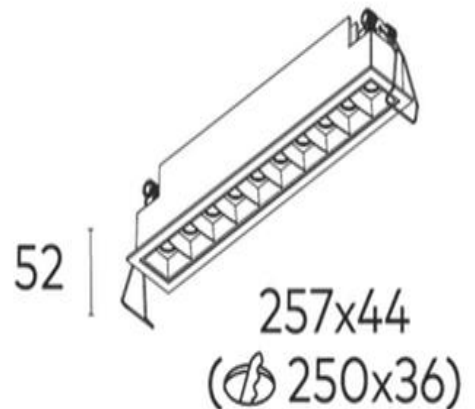

Node Recessed Darklight COB 10x2w 3000k

Product Code-	IFL-NODR1002.TW30.M-FP070001
Wattage-	10x2W
Voltage	240v AC
Colour Temperature (k)-	3000K
Beam Angle-	46°
Optional Degree	N/A
Lumen output-	1822
Lamp Base-	COB
CRI-	92+
Ip Rating-	IP20
Dimmable	Yes
Mounting Type-	Recess Mount
Material-	Aluminium
Colour-	White
Warranty-	5 Years Replacement

Node Recessed Darklight COB 10x2w 3000k

Product Code-	IFL-NODR1002.TB30.M-FP070001
Wattage-	10x2W
Voltage	240v AC
Colour Temperature (k)-	3000K
Beam Angle-	46°
Optional Degree	N/A
Lumen output-	1822
Lamp Base-	COB
CRI-	92+
Ip Rating-	IP20
Dimmable	Yes
Mounting Type-	Recess Mount
Material-	Aluminium
Colour-	Black
Warranty-	5 Years Replacement

Node Recessed Darklight COB 10x2w 3000k

Product Code-	IFL-NODR1002.TW40.M-FP070001
Wattage-	10x2W
Voltage	240v AC
Colour Temperature (k)-	4000K
Beam Angle-	46°
Optional Degree	N/A
Lumen output-	1860
Lamp Base-	COB
CRI-	92+
Ip Rating-	IP20
Dimmable	Yes
Mounting Type-	Recess Mount
Material-	Aluminium
Colour-	White
Warranty-	5 Years Replacement

Node Recessed Darklight COB 10x2w 4000k

Product Code-	IFL-NODR1002.TB40.M-FP070001
Wattage-	10x2W
Voltage	240v AC
Colour Temperature (k)-	4000K
Beam Angle-	46°
Optional Degree	N/A
Lumen output-	1860
Lamp Base-	COB
CRI-	92+
Ip Rating-	IP20
Dimmable	Yes
Mounting Type-	Recess Mount
Material-	Aluminium
Colour-	Black
Warranty-	5 Years Replacement