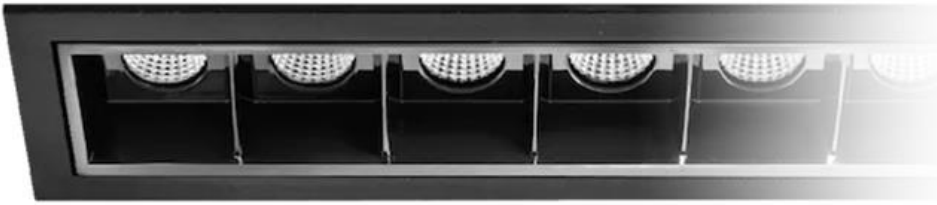

Node Recessed Darklight COB 10x2w 4000k