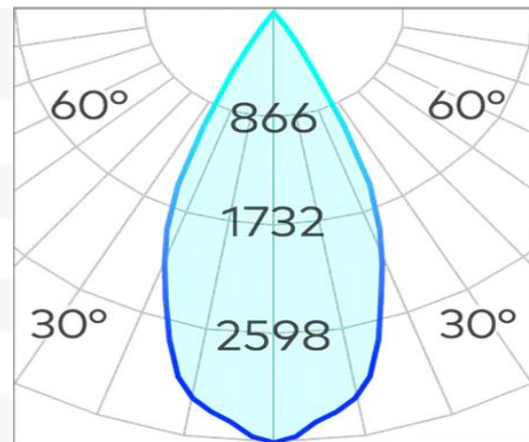

Node Recessed Darklight COB 10x2w 3000k

Product Code-	IFL-NODR1002.TW30.M-FP070001
Wattage-	10x2W
Voltage	240v AC
Colour Temperature (k)-	3000K
Beam Angle-	46°
Optional Degree	N/A
Lumen output-	1822
Lamp Base-	COB
CRI-	92+
Ip Rating-	IP20
Dimmable	Yes
Mounting Type-	Recess Mount
Material-	Aluminium
Colour-	White
Warranty-	5 Years Replacement

Node Recessed Darklight COB 10x2w 3000k

Product Code-	IFL-NODR1002.TB30.M-FP070001
Wattage-	10x2W
Voltage	240v AC
Colour Temperature (k)-	3000K
Beam Angle-	46°
Optional Degree	N/A
Lumen output-	1822
Lamp Base-	COB
CRI-	92+
Ip Rating-	IP20
Dimmable	Yes
Mounting Type-	Recess Mount
Material-	Aluminium
Colour-	Black
Warranty-	5 Years Replacement

Node Recessed Darklight COB 10x2w 3000k

Product Code-	IFL-NODR1002.TW40.M-FP070001
Wattage-	10x2W
Voltage	240v AC
Colour Temperature (k)-	4000K
Beam Angle-	46°
Optional Degree	N/A
Lumen output-	1860
Lamp Base-	COB
CRI-	92+
Ip Rating-	IP20
Dimmable	Yes
Mounting Type-	Recess Mount
Material-	Aluminium
Colour-	White
Warranty-	5 Years Replacement

Node Recessed Darklight COB 10x2w 4000k

Product Code-	IFL-NODR1002.TB40.M-FP070001
Wattage-	10x2W
Voltage	240v AC
Colour Temperature (k)-	4000K
Beam Angle-	46°
Optional Degree	N/A
Lumen output-	1860
Lamp Base-	COB
CRI-	92+
Ip Rating-	IP20
Dimmable	Yes
Mounting Type-	Recess Mount
Material-	Aluminium
Colour-	Black
Warranty-	5 Years Replacement