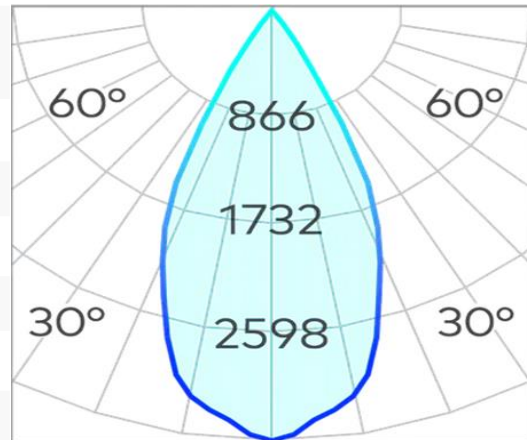

Node Recessed Darklight COB 10x2w 3000k

Product Code-	IFL-NODR1002.TW30.M-FP070001
Wattage-	10x2W
Voltage	240v AC
Colour Temperature (k)-	3000K
Beam Angle-	46°
Optional Degree	N/A
Lumen output-	1822
Lamp Base-	COB
CRI-	92+
Ip Rating-	IP20
Dimmable	Yes
Mounting Type-	Recess Mount
Material-	Aluminium
Colour-	White
Warranty-	5 Years Replacement

Node Recessed Darklight COB 10x2w 3000k

Product Code-	IFL-NODR1002.TB30.M-FP070001
Wattage-	10x2W
Voltage	240v AC
Colour Temperature (k)-	3000K
Beam Angle-	46°
Optional Degree	N/A
Lumen output-	1822
Lamp Base-	COB
CRI-	92+
Ip Rating-	IP20
Dimmable	Yes
Mounting Type-	Recess Mount
Material-	Aluminium
Colour-	Black
Warranty-	5 Years Replacement

Node Recessed Darklight COB 10x2w 3000k

Product Code-	IFL-NODR1002.TW40.M-FP070001
Wattage-	10x2W
Voltage	240v AC
Colour Temperature (k)-	4000K
Beam Angle-	46°
Optional Degree	N/A
Lumen output-	1860
Lamp Base-	COB
CRI-	92+
Ip Rating-	IP20
Dimmable	Yes
Mounting Type-	Recess Mount
Material-	Aluminium
Colour-	White
Warranty-	5 Years Replacement