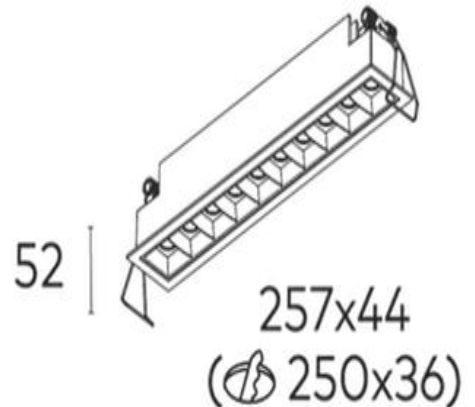

Node Recessed Darklight COB 10x2w 3000k

Product Code-	IFL-NODR1002.TW30.M-FP070001
Wattage-	10x2W
Voltage	240v AC
Colour Temperature (k)-	3000K
Beam Angle-	46°
Optional Degree	N/A
Lumen output-	1822
Lamp Base-	COB
CRI-	92+
Ip Rating-	IP20
Dimmable	Yes
Mounting Type-	Recess Mount
Material-	Aluminium
Colour-	White
Warranty-	5 Years Replacement

Node Recessed Darklight COB 10x2w 3000k

Product Code-	IFL-NODR1002.TB30.M-FP070001
Wattage-	10x2W
Voltage	240v AC
Colour Temperature (k)-	3000K
Beam Angle-	46°
Optional Degree	N/A
Lumen output-	1822
Lamp Base-	COB
CRI-	92+
Ip Rating-	IP20
Dimmable	Yes
Mounting Type-	Recess Mount
Material-	Aluminium
Colour-	Black
Warranty-	5 Years Replacement

Node Recessed Darklight COB 10x2w 3000k

Product Code-	IFL-NODR1002.TW40.M-FP070001
Wattage-	10x2W
Voltage	240v AC
Colour Temperature (k)-	4000K
Beam Angle-	46°
Optional Degree	N/A
Lumen output-	1860
Lamp Base-	COB
CRI-	92+
Ip Rating-	IP20
Dimmable	Yes
Mounting Type-	Recess Mount
Material-	Aluminium
Colour-	White
Warranty-	5 Years Replacement

Node Recessed Darklight COB 10x2w 4000k

Product Code-	IFL-NODR1002.TB40.M-FP070001
Wattage-	10x2W
Voltage	240v AC
Colour Temperature (k)-	4000K
Beam Angle-	46°
Optional Degree	N/A
Lumen output-	1860
Lamp Base-	COB
CRI-	92+
Ip Rating-	IP20
Dimmable	Yes
Mounting Type-	Recess Mount
Material-	Aluminium
Colour-	Black
Warranty-	5 Years Replacement