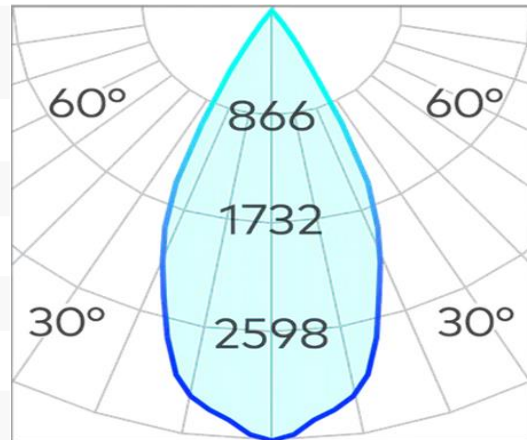

Node Recessed Darklight COB 10x2w 3000k

Product Code-	IFL-NODR1002.TW30.M-FP070001
Wattage-	10x2W
Voltage	240v AC
Colour Temperature (k)-	3000K
Beam Angle-	46°
Optional Degree	N/A
Lumen output-	1822
Lamp Base-	COB
CRI-	92+
Ip Rating-	IP20
Dimmable	Yes
Mounting Type-	Recess Mount
Material-	Aluminium
Colour-	White
Warranty-	5 Years Replacement

Node Recessed Darklight COB 10x2w 3000k

Product Code-	IFL-NODR1002.TB30.M-FP070001
Wattage-	10x2W
Voltage	240v AC
Colour Temperature (k)-	3000K
Beam Angle-	46°
Optional Degree	N/A
Lumen output-	1822
Lamp Base-	COB
CRI-	92+
Ip Rating-	IP20
Dimmable	Yes
Mounting Type-	Recess Mount
Material-	Aluminium
Colour-	Black
Warranty-	5 Years Replacement

Node Recessed Darklight COB 10x2w 3000k

Product Code-	IFL-NODR1002.TW40.M-FP070001
Wattage-	10x2W
Voltage	240v AC
Colour Temperature (k)-	4000K
Beam Angle-	46°
Optional Degree	N/A
Lumen output-	1860
Lamp Base-	COB
CRI-	92+
Ip Rating-	IP20
Dimmable	Yes
Mounting Type-	Recess Mount
Material-	Aluminium
Colour-	White
Warranty-	5 Years Replacement

Node Recessed Darklight COB 10x2w 4000k

Product Code-	IFL-NODR1002.TB40.M-FP070001
Wattage-	10x2W
Voltage	240v AC
Colour Temperature (k)-	4000K
Beam Angle-	46°
Optional Degree	N/A
Lumen output-	1860
Lamp Base-	COB
CRI-	92+
Ip Rating-	IP20
Dimmable	Yes
Mounting Type-	Recess Mount
Material-	Aluminium
Colour-	Black
Warranty-	5 Years Replacement