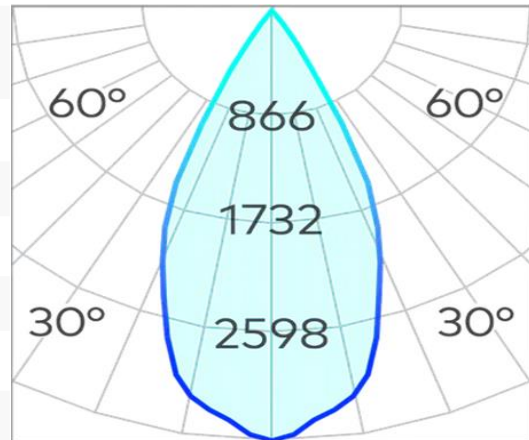

Node Recessed Darklight COB 5x2w 3000k

Product Code-	IFL-NODR0502.TW30.M-FP070002
Wattage-	5x2W
Voltage	240v AC
Colour Temperature (k)-	3000K
Beam Angle-	46°
Optional Degree	N/A
Lumen output-	859
Lamp Base-	COB
CRI-	92+
Ip Rating-	IP20
Dimmable	Yes
Mounting Type-	Recess Mount
Material-	Aluminium
Colour-	White
Warranty-	5 Years Replacement

Node Recessed Darklight COB 5x2w 3000k

Product Code-	IFL-NODR0502.TB30.M-FP070002
Wattage-	5x2W
Voltage	240v AC
Colour Temperature (k)-	3000K
Beam Angle-	46°
Optional Degree	N/A
Lumen output-	859
Lamp Base-	COB
CRI-	92+
Ip Rating-	IP20
Dimmable	Yes
Mounting Type-	Recess Mount
Material-	Aluminium
Colour-	Black
Warranty-	5 Years Replacement

Node Recessed Darklight COB 5x2w 4000k

Product Code-	IFL-NODR0502.TW40.M-FP070002
Wattage-	5x2W
Voltage	240v AC
Colour Temperature (k)-	4000K
Beam Angle-	46°
Optional Degree	N/A
Lumen output-	894
Lamp Base-	COB
CRI-	92+
Ip Rating-	IP20
Dimmable	Yes
Mounting Type-	Recess Mount
Material-	Aluminium
Colour-	White
Warranty-	5 Years Replacement