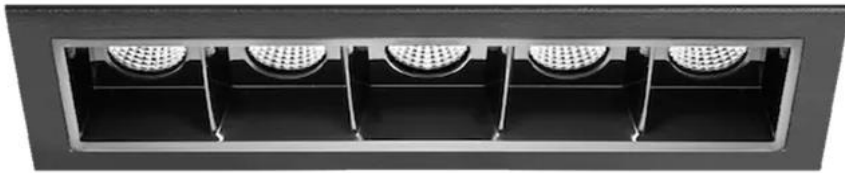

Node Recessed Darklight COB 5x2w 3000k

Product Code-	IFL-NODR0502.TW30.M-FP070002
Wattage-	5x2W
Voltage	240v AC
Colour Temperature (k)-	3000K
Beam Angle-	46°
Optional Degree	N/A
Lumen output-	859
Lamp Base-	COB
CRI-	92+
Ip Rating-	IP20
Dimmable	Yes
Mounting Type-	Recess Mount
Material-	Aluminium
Colour-	White
Warranty-	5 Years Replacement

Node Recessed Darklight COB 5x2w 3000k

Product Code-	IFL-NODR0502.TB30.M-FP070002
Wattage-	5x2W
Voltage	240v AC
Colour Temperature (k)-	3000K
Beam Angle-	46°
Optional Degree	N/A
Lumen output-	859
Lamp Base-	COB
CRI-	92+
Ip Rating-	IP20
Dimmable	Yes
Mounting Type-	Recess Mount
Material-	Aluminium
Colour-	Black
Warranty-	5 Years Replacement

Node Recessed Darklight COB 5x2w 4000k

Product Code-	IFL-NODR0502.TW40.M-FP070002
Wattage-	5x2W
Voltage	240v AC
Colour Temperature (k)-	4000K
Beam Angle-	46°
Optional Degree	N/A
Lumen output-	894
Lamp Base-	COB
CRI-	92+
Ip Rating-	IP20
Dimmable	Yes
Mounting Type-	Recess Mount
Material-	Aluminium
Colour-	White
Warranty-	5 Years Replacement

Node Recessed Darklight COB 5x2w 4000k

Product Code-	IFL-NODR0502.TB40.M-FP070002
Wattage-	5x2W
Voltage	240v AC
Colour Temperature (k)-	4000K
Beam Angle-	46°
Optional Degree	N/A
Lumen output-	894
Lamp Base-	COB
CRI-	92+
Ip Rating-	IP20
Dimmable	Yes
Mounting Type-	Recess Mount
Material-	Aluminium
Colour-	Black
Warranty-	5 Years Replacement