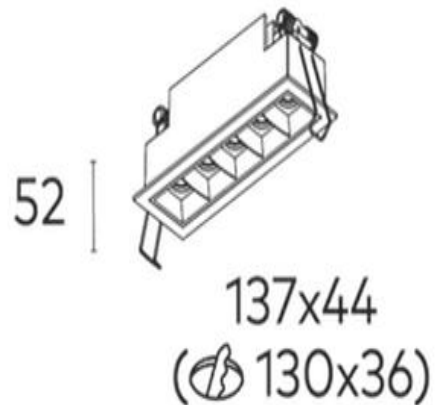

Node Recessed Darklight COB 5x2w 3000k

Product Code-	IFL-NODR0502.TW30.M-FP070002
Wattage-	5x2W
Voltage	240v AC
Colour Temperature (k)-	3000K
Beam Angle-	46°
Optional Degree	N/A
Lumen output-	859
Lamp Base-	COB
CRI-	92+
Ip Rating-	IP20
Dimmable	Yes
Mounting Type-	Recess Mount
Material-	Aluminium
Colour-	White
Warranty-	5 Years Replacement

Node Recessed Darklight COB 5x2w 3000k

Product Code-	IFL-NODR0502.TB30.M-FP070002
Wattage-	5x2W
Voltage	240v AC
Colour Temperature (k)-	3000K
Beam Angle-	46°
Optional Degree	N/A
Lumen output-	859
Lamp Base-	COB
CRI-	92+
Ip Rating-	IP20
Dimmable	Yes
Mounting Type-	Recess Mount
Material-	Aluminium
Colour-	Black
Warranty-	5 Years Replacement

Node Recessed Darklight COB 5x2w 4000k

Product Code-	IFL-NODR0502.TW40.M-FP070002
Wattage-	5x2W
Voltage	240v AC
Colour Temperature (k)-	4000K
Beam Angle-	46°
Optional Degree	N/A
Lumen output-	894
Lamp Base-	COB
CRI-	92+
Ip Rating-	IP20
Dimmable	Yes
Mounting Type-	Recess Mount
Material-	Aluminium
Colour-	White
Warranty-	5 Years Replacement

Node Recessed Darklight COB 5x2w 4000k

Product Code-	IFL-NODR0502.TB40.M-FP070002
Wattage-	5x2W
Voltage	240v AC
Colour Temperature (k)-	4000K
Beam Angle-	46°
Optional Degree	N/A
Lumen output-	894
Lamp Base-	COB
CRI-	92+
Ip Rating-	IP20
Dimmable	Yes
Mounting Type-	Recess Mount
Material-	Aluminium
Colour-	Black
Warranty-	5 Years Replacement