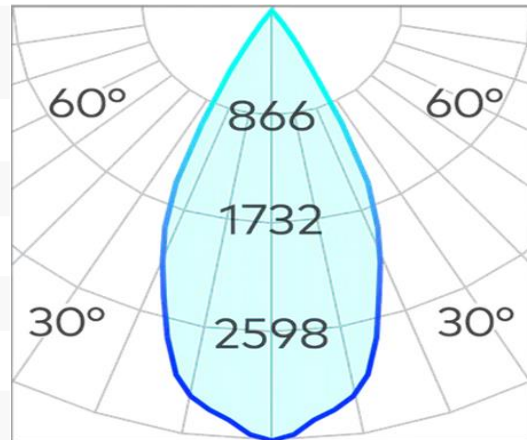

Node Recessed Darklight COB 5x2w 3000k

Product Code-	IFL-NODR0502.TW30.M-FP070002
Wattage-	5x2W
Voltage	240v AC
Colour Temperature (k)-	3000K
Beam Angle-	46°
Optional Degree	N/A
Lumen output-	859
Lamp Base-	COB
CRI-	92+
Ip Rating-	IP20
Dimmable	Yes
Mounting Type-	Recess Mount
Material-	Aluminium
Colour-	White
Warranty-	5 Years Replacement

Node Recessed Darklight COB 5x2w 3000k

Product Code-	IFL-NODR0502.TB30.M-FP070002
Wattage-	5x2W
Voltage	240v AC
Colour Temperature (k)-	3000K
Beam Angle-	46°
Optional Degree	N/A
Lumen output-	859
Lamp Base-	COB
CRI-	92+
Ip Rating-	IP20
Dimmable	Yes
Mounting Type-	Recess Mount
Material-	Aluminium
Colour-	Black
Warranty-	5 Years Replacement

Node Recessed Darklight COB 5x2w 4000k

Product Code-	IFL-NODR0502.TW40.M-FP070002
Wattage-	5x2W
Voltage	240v AC
Colour Temperature (k)-	4000K
Beam Angle-	46°
Optional Degree	N/A
Lumen output-	894
Lamp Base-	COB
CRI-	92+
Ip Rating-	IP20
Dimmable	Yes
Mounting Type-	Recess Mount
Material-	Aluminium
Colour-	White
Warranty-	5 Years Replacement

Node Recessed Darklight COB 5x2w 4000k

Product Code-	IFL-NODR0502.TB40.M-FP070002
Wattage-	5x2W
Voltage	240v AC
Colour Temperature (k)-	4000K
Beam Angle-	46°
Optional Degree	N/A
Lumen output-	894
Lamp Base-	COB
CRI-	92+
Ip Rating-	IP20
Dimmable	Yes
Mounting Type-	Recess Mount
Material-	Aluminium
Colour-	Black
Warranty-	5 Years Replacement