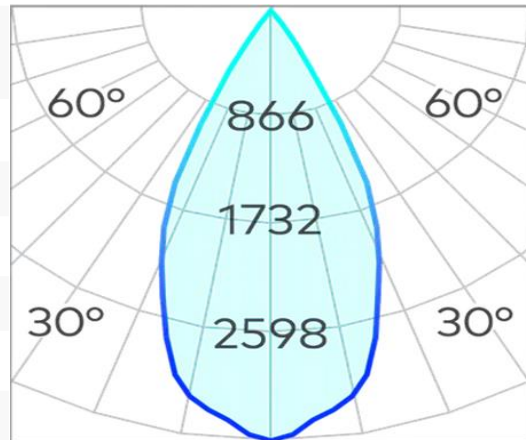

Node Recessed Darklight COB 5x2w 3000k

Product Code-	IFL-NODR0502.TW30.M-FP070002
Wattage-	5x2W
Voltage	240v AC
Colour Temperature (k)-	3000K
Beam Angle-	46°
Optional Degree	N/A
Lumen output-	859
Lamp Base-	COB
CRI-	92+
Ip Rating-	IP20
Dimmable	Yes
Mounting Type-	Recess Mount
Material-	Aluminium
Colour-	White
Warranty-	5 Years Replacement

Node Recessed Darklight COB 5x2w 3000k

Product Code-	IFL-NODR0502.TB30.M-FP070002
Wattage-	5x2W
Voltage	240v AC
Colour Temperature (k)-	3000K
Beam Angle-	46°
Optional Degree	N/A
Lumen output-	859
Lamp Base-	COB
CRI-	92+
Ip Rating-	IP20
Dimmable	Yes
Mounting Type-	Recess Mount
Material-	Aluminium
Colour-	Black
Warranty-	5 Years Replacement

Node Recessed Darklight COB 5x2w 4000k

Product Code-	IFL-NODR0502.TW40.M-FP070002
Wattage-	5x2W
Voltage	240v AC
Colour Temperature (k)-	4000K
Beam Angle-	46°
Optional Degree	N/A
Lumen output-	894
Lamp Base-	COB
CRI-	92+
Ip Rating-	IP20
Dimmable	Yes
Mounting Type-	Recess Mount
Material-	Aluminium
Colour-	White
Warranty-	5 Years Replacement

Node Recessed Darklight COB 5x2w 4000k

Product Code-	IFL-NODR0502.TB40.M-FP070002
Wattage-	5x2W
Voltage	240v AC
Colour Temperature (k)-	4000K
Beam Angle-	46°
Optional Degree	N/A
Lumen output-	894
Lamp Base-	COB
CRI-	92+
Ip Rating-	IP20
Dimmable	Yes
Mounting Type-	Recess Mount
Material-	Aluminium
Colour-	Black
Warranty-	5 Years Replacement