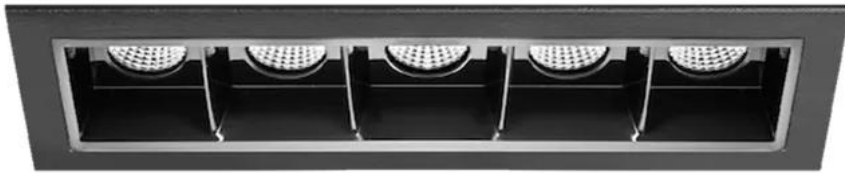

Node Recessed Darklight COB 5x2w 4000k