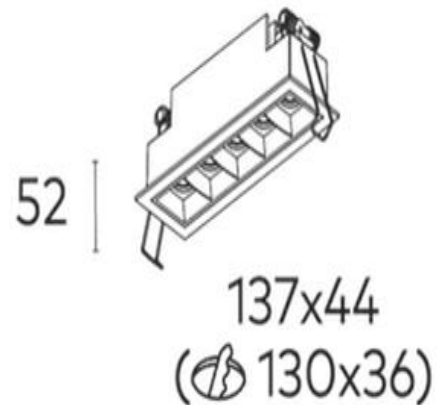

Node Recessed Darklight COB 5x2w 3000k

Product Code-	IFL-NODR0502.TW30.M-FP070002
Wattage-	5x2W
Voltage	240v AC
Colour Temperature (k)-	3000K
Beam Angle-	46°
Optional Degree	N/A
Lumen output-	859
Lamp Base-	COB
CRI-	92+
Ip Rating-	IP20
Dimmable	Yes
Mounting Type-	Recess Mount
Material-	Aluminium
Colour-	White
Warranty-	5 Years Replacement

Node Recessed Darklight COB 5x2w 3000k

Product Code-	IFL-NODR0502.TB30.M-FP070002
Wattage-	5x2W
Voltage	240v AC
Colour Temperature (k)-	3000K
Beam Angle-	46°
Optional Degree	N/A
Lumen output-	859
Lamp Base-	COB
CRI-	92+
Ip Rating-	IP20
Dimmable	Yes
Mounting Type-	Recess Mount
Material-	Aluminium
Colour-	Black
Warranty-	5 Years Replacement

Node Recessed Darklight COB 5x2w 4000k

Product Code-	IFL-NODR0502.TW40.M-FP070002
Wattage-	5x2W
Voltage	240v AC
Colour Temperature (k)-	4000K
Beam Angle-	46°
Optional Degree	N/A
Lumen output-	894
Lamp Base-	COB
CRI-	92+
Ip Rating-	IP20
Dimmable	Yes
Mounting Type-	Recess Mount
Material-	Aluminium
Colour-	White
Warranty-	5 Years Replacement

Node Recessed Darklight COB 5x2w 4000k

Product Code-	IFL-NODR0502.TB40.M-FP070002
Wattage-	5x2W
Voltage	240v AC
Colour Temperature (k)-	4000K
Beam Angle-	46°
Optional Degree	N/A
Lumen output-	894
Lamp Base-	COB
CRI-	92+
Ip Rating-	IP20
Dimmable	Yes
Mounting Type-	Recess Mount
Material-	Aluminium
Colour-	Black
Warranty-	5 Years Replacement