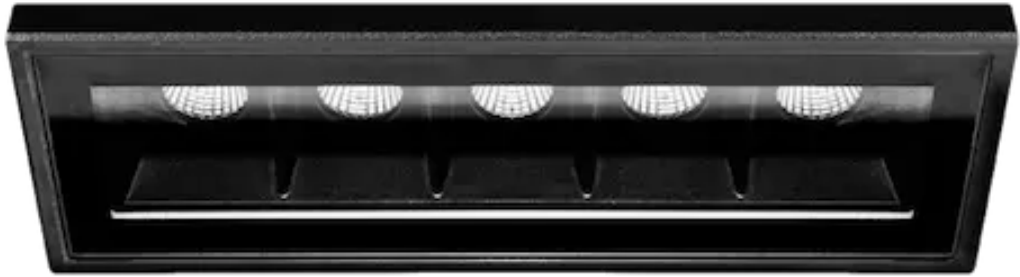

## Node Semi-Recessed DarklightCOB 5x2w

<b>Product Code-</b>	<b>IFL-NODI0502.TB30.M-FP070002</b>
Wattage-	5x2W
Voltage	240v AC
Colour Temperature (k)-	3000K
Beam Angle-	46°
Optional Degree	N/A
Lumen output-	836
Lamp Base-	COB
CRI-	92+
Ip Rating-	IP65
Dimmable	Yes
Mounting Type-	Recess Mount
Material-	Aluminium
Colour-	Black
Warranty-	5 Years Replacement

## Node Semi-Recessed DarklightCOB 5x2w

<b>Product Code-</b>	<b>IFL-NODI0502.TB40.M-FP070002</b>
Wattage-	5x2W
Voltage	240v AC
Colour Temperature (k)-	4000K
Beam Angle-	46°
Optional Degree	N/A
Lumen output-	870
Lamp Base-	COB
CRI-	92+
Ip Rating-	IP65
Dimmable	Yes
Mounting Type-	Recess Mount
Material-	Aluminium
Colour-	Black
Warranty-	5 Years Replacement

## Node Semi-Recessed DarklightCOB 5x2w

<b>Product Code-</b>	<b>IFL-NODI0502.TW30.M-FP070002</b>
Wattage-	5x2W
Voltage	240v AC
Colour Temperature (k)-	3000K
Beam Angle-	46°
Optional Degree	N/A
Lumen output-	836
Lamp Base-	COB
CRI-	92+
Ip Rating-	IP65
Dimmable	Yes
Mounting Type-	Recess Mount
Material-	Aluminium
Colour-	White
Warranty-	5 Years Replacement

## Node Semi-Recessed DarklightCOB 5x2w

<b>Product Code-</b>	<b>IFL-NODI0502.TW40.M-FP070002</b>
Wattage-	5x2W
Voltage	240v AC
Colour Temperature (k)-	4000K
Beam Angle-	46°
Optional Degree	N/A
Lumen output-	870
Lamp Base-	COB
CRI-	92+
Ip Rating-	IP65
Dimmable	Yes
Mounting Type-	Recess Mount
Material-	Aluminium
Colour-	White
Warranty-	5 Years Replacement