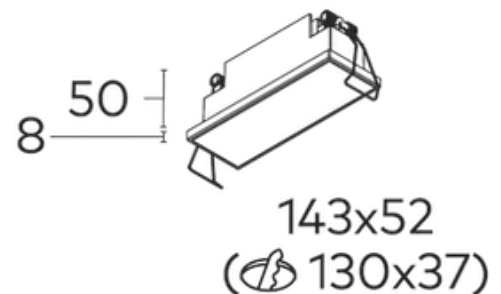

Product Code-	IFL-NODI0502.TW30.M-FP070002
Wattage-	5x2W
Voltage	240v AC
Colour Temperature (k)-	3000K
Beam Angle-	46°
Optional Degree	N/A
Lumen output-	836
Lamp Base-	COB
CRI-	92+
Ip Rating-	IP65
Dimmable	Yes
Mounting Type-	Recess Mount
Material-	Aluminium
Colour-	White
Warranty-	5 Years Replacement