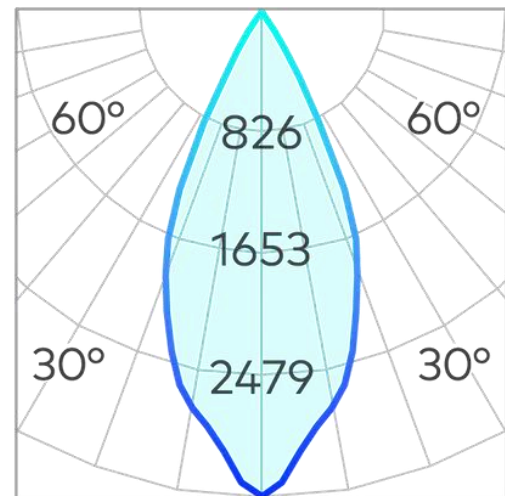

Product Code-	IFL-NODI0502.TW30.M-FP070002
Wattage-	5x2W
Voltage	240v AC
Colour Temperature (k)-	3000K
Beam Angle-	46°
Optional Degree	N/A
Lumen output-	836
Lamp Base-	COB
CRI-	92+
Ip Rating-	IP65
Dimmable	Yes
Mounting Type-	Recess Mount
Material-	Aluminium
Colour-	White
Warranty-	5 Years Replacement