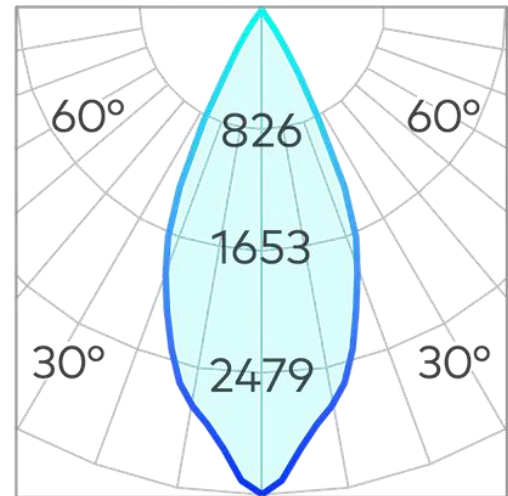

## Node Semi-Recessed DarklightCOB 5x2w

<b>Product Code-</b>	<b>IFL-NODI0502.TB30.M-FP070002</b>
Wattage-	5x2W
Voltage	240v AC
Colour Temperature (k)-	3000K
Beam Angle-	46°
Optional Degree	N/A
Lumen output-	836
Lamp Base-	COB
CRI-	92+
Ip Rating-	IP65
Dimmable	Yes
Mounting Type-	Recess Mount
Material-	Aluminium
Colour-	Black
Warranty-	5 Years Replacement

## Node Semi-Recessed DarklightCOB 5x2w

<b>Product Code-</b>	<b>IFL-NODI0502.TB40.M-FP070002</b>
Wattage-	5x2W
Voltage	240v AC
Colour Temperature (k)-	4000K
Beam Angle-	46°
Optional Degree	N/A
Lumen output-	870
Lamp Base-	COB
CRI-	92+
Ip Rating-	IP65
Dimmable	Yes
Mounting Type-	Recess Mount
Material-	Aluminium
Colour-	Black
Warranty-	5 Years Replacement

## Node Semi-Recessed DarklightCOB 5x2w

<b>Product Code-</b>	<b>IFL-NODI0502.TW30.M-FP070002</b>
Wattage-	5x2W
Voltage	240v AC
Colour Temperature (k)-	3000K
Beam Angle-	46°
Optional Degree	N/A
Lumen output-	836
Lamp Base-	COB
CRI-	92+
Ip Rating-	IP65
Dimmable	Yes
Mounting Type-	Recess Mount
Material-	Aluminium
Colour-	White
Warranty-	5 Years Replacement

## Node Semi-Recessed DarklightCOB 5x2w

<b>Product Code-</b>	<b>IFL-NODI0502.TW40.M-FP070002</b>
Wattage-	5x2W
Voltage	240v AC
Colour Temperature (k)-	4000K
Beam Angle-	46°
Optional Degree	N/A
Lumen output-	870
Lamp Base-	COB
CRI-	92+
Ip Rating-	IP65
Dimmable	Yes
Mounting Type-	Recess Mount
Material-	Aluminium
Colour-	White
Warranty-	5 Years Replacement