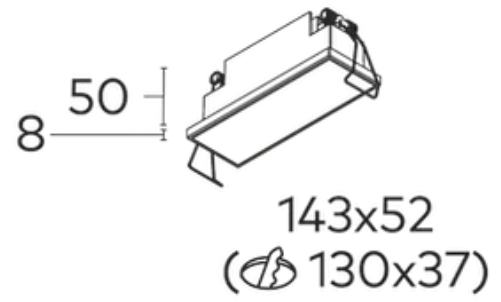

## Node Semi-Recessed DarklightCOB 5x2w

<b>Product Code-</b>	<b>IFL-NODI0502.TB30.M-FP070002</b>
Wattage-	5x2W
Voltage	240v AC
Colour Temperature (k)-	3000K
Beam Angle-	46°
Optional Degree	N/A
Lumen output-	836
Lamp Base-	COB
CRI-	92+
Ip Rating-	IP65
Dimmable	Yes
Mounting Type-	Recess Mount
Material-	Aluminium
Colour-	Black
Warranty-	5 Years Replacement

## Node Semi-Recessed DarklightCOB 5x2w

<b>Product Code-</b>	<b>IFL-NODI0502.TB40.M-FP070002</b>
Wattage-	5x2W
Voltage	240v AC
Colour Temperature (k)-	4000K
Beam Angle-	46°
Optional Degree	N/A
Lumen output-	870
Lamp Base-	COB
CRI-	92+
Ip Rating-	IP65
Dimmable	Yes
Mounting Type-	Recess Mount
Material-	Aluminium
Colour-	Black
Warranty-	5 Years Replacement

## Node Semi-Recessed DarklightCOB 5x2w

<b>Product Code-</b>	<b>IFL-NODI0502.TW30.M-FP070002</b>
Wattage-	5x2W
Voltage	240v AC
Colour Temperature (k)-	3000K
Beam Angle-	46°
Optional Degree	N/A
Lumen output-	836
Lamp Base-	COB
CRI-	92+
Ip Rating-	IP65
Dimmable	Yes
Mounting Type-	Recess Mount
Material-	Aluminium
Colour-	White
Warranty-	5 Years Replacement

## Node Semi-Recessed DarklightCOB 5x2w

<b>Product Code-</b>	<b>IFL-NODI0502.TW40.M-FP070002</b>
Wattage-	5x2W
Voltage	240v AC
Colour Temperature (k)-	4000K
Beam Angle-	46°
Optional Degree	N/A
Lumen output-	870
Lamp Base-	COB
CRI-	92+
Ip Rating-	IP65
Dimmable	Yes
Mounting Type-	Recess Mount
Material-	Aluminium
Colour-	White
Warranty-	5 Years Replacement