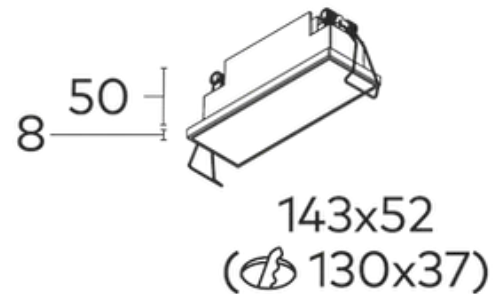

## Node Semi-Recessed DarklightCOB 5x2w

<b>Product Code-</b>	<b>IFL-NODI0502.TB30.M-FP070002</b>
Wattage-	5x2W
Voltage	240v AC
Colour Temperature (k)-	3000K
Beam Angle-	46°
Optional Degree	N/A
Lumen output-	836
Lamp Base-	COB
CRI-	92+
Ip Rating-	IP65
Dimmable	Yes
Mounting Type-	Recess Mount
Material-	Aluminium
Colour-	Black
Warranty-	5 Years Replacement

## Node Semi-Recessed DarklightCOB 5x2w

<b>Product Code-</b>	<b>IFL-NODI0502.TB40.M-FP070002</b>
Wattage-	5x2W
Voltage	240v AC
Colour Temperature (k)-	4000K
Beam Angle-	46°
Optional Degree	N/A
Lumen output-	870
Lamp Base-	COB
CRI-	92+
Ip Rating-	IP65
Dimmable	Yes
Mounting Type-	Recess Mount
Material-	Aluminium
Colour-	Black
Warranty-	5 Years Replacement

## Node Semi-Recessed DarklightCOB 5x2w

<b>Product Code-</b>	<b>IFL-NODI0502.TW30.M-FP070002</b>
Wattage-	5x2W
Voltage	240v AC
Colour Temperature (k)-	3000K
Beam Angle-	46°
Optional Degree	N/A
Lumen output-	836
Lamp Base-	COB
CRI-	92+
Ip Rating-	IP65
Dimmable	Yes
Mounting Type-	Recess Mount
Material-	Aluminium
Colour-	White
Warranty-	5 Years Replacement

## Node Semi-Recessed DarklightCOB 5x2w

<b>Product Code-</b>	<b>IFL-NODI0502.TW40.M-FP070002</b>
Wattage-	5x2W
Voltage	240v AC
Colour Temperature (k)-	4000K
Beam Angle-	46°
Optional Degree	N/A
Lumen output-	870
Lamp Base-	COB
CRI-	92+
Ip Rating-	IP65
Dimmable	Yes
Mounting Type-	Recess Mount
Material-	Aluminium
Colour-	White
Warranty-	5 Years Replacement