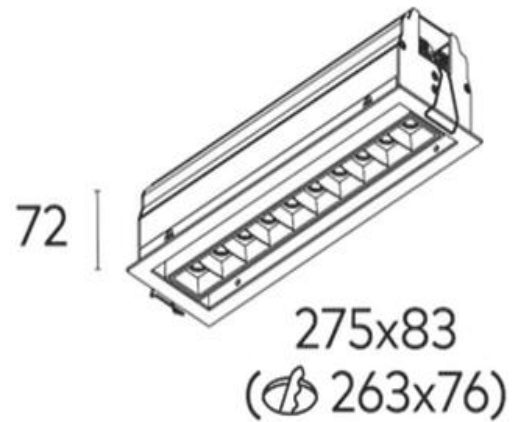

Node Adjustable Darklight COB 10x2w 3000k

Product Code-	IFL-NODA1002.TW30.M-FP070001
Wattage-	10x2W
Voltage	240v AC
Colour Temperature (k)-	3000K
Beam Angle-	46°
Optional Degree	N/A
Lumen output-	1824
Lamp Base-	COB
CRI-	92+
Ip Rating-	IP20
Dimmable	Yes
Mounting Type-	Recess Mount
Material-	Aluminium
Colour-	White
Warranty-	5 Years Replacement

Node Adjustable Darklight COB 10x2w 3000k

Product Code-	IFL-NODA1002.TB30.M-FP070001
Wattage-	10x2W
Voltage	240v AC
Colour Temperature (k)-	3000K
Beam Angle-	46°
Optional Degree	N/A
Lumen output-	1824
Lamp Base-	COB
CRI-	92+
Ip Rating-	IP20
Dimmable	Yes
Mounting Type-	Recess Mount
Material-	Aluminium
Colour-	Black
Warranty-	5 Years Replacement

Node Adjustable Darklight COB 10x2w 4000k

Product Code-	IFL-NODA1002.TW40.M-FP070001
Wattage-	10x2W
Voltage	240v AC
Colour Temperature (k)-	4000K
Beam Angle-	46°
Optional Degree	N/A
Lumen output-	1898
Lamp Base-	COB
CRI-	92+
Ip Rating-	IP20
Dimmable	Yes
Mounting Type-	Recess Mount
Material-	Aluminium
Colour-	White
Warranty-	5 Years Replacement

Node Adjustable Darklight COB 10x2w 4000k

Product Code-	IFL-NODA1002.TB40.M-FP070001
Wattage-	10x2W
Voltage	240v AC
Colour Temperature (k)-	4000K
Beam Angle-	46°
Optional Degree	N/A
Lumen output-	1898
Lamp Base-	COB
CRI-	92+
Ip Rating-	IP20
Dimmable	Yes
Mounting Type-	Recess Mount
Material-	Aluminium
Colour-	Black
Warranty-	5 Years Replacement