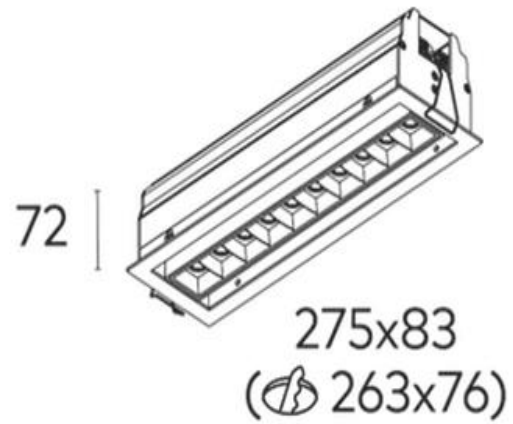

Node Adjustable Darklight COB 10x2w 3000k

Product Code-	IFL-NODA1002.TW30.M-FP070001
Wattage-	10x2W
Voltage	240v AC
Colour Temperature (k)-	3000K
Beam Angle-	46°
Optional Degree	N/A
Lumen output-	1824
Lamp Base-	COB
CRI-	92+
Ip Rating-	IP20
Dimmable	Yes
Mounting Type-	Recess Mount
Material-	Aluminium
Colour-	White
Warranty-	5 Years Replacement

Node Adjustable Darklight COB 10x2w 3000k

Product Code-	IFL-NODA1002.TB30.M-FP070001
Wattage-	10x2W
Voltage	240v AC
Colour Temperature (k)-	3000K
Beam Angle-	46°
Optional Degree	N/A
Lumen output-	1824
Lamp Base-	COB
CRI-	92+
Ip Rating-	IP20
Dimmable	Yes
Mounting Type-	Recess Mount
Material-	Aluminium
Colour-	Black
Warranty-	5 Years Replacement

Node Adjustable Darklight COB 10x2w 4000k

Product Code-	IFL-NODA1002.TW40.M-FP070001
Wattage-	10x2W
Voltage	240v AC
Colour Temperature (k)-	4000K
Beam Angle-	46°
Optional Degree	N/A
Lumen output-	1898
Lamp Base-	COB
CRI-	92+
Ip Rating-	IP20
Dimmable	Yes
Mounting Type-	Recess Mount
Material-	Aluminium
Colour-	White
Warranty-	5 Years Replacement

Node Adjustable Darklight COB 10x2w 4000k

Product Code-	IFL-NODA1002.TB40.M-FP070001
Wattage-	10x2W
Voltage	240v AC
Colour Temperature (k)-	4000K
Beam Angle-	46°
Optional Degree	N/A
Lumen output-	1898
Lamp Base-	COB
CRI-	92+
Ip Rating-	IP20
Dimmable	Yes
Mounting Type-	Recess Mount
Material-	Aluminium
Colour-	Black
Warranty-	5 Years Replacement