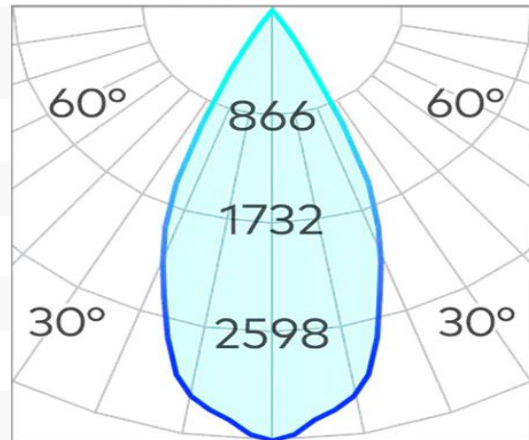

Node Adjustable Darklight COB 10x2w 3000k

Product Code-	IFL-NODA1002.TW30.M-FP070001
Wattage-	10x2W
Voltage	240v AC
Colour Temperature (k)-	3000K
Beam Angle-	46°
Optional Degree	N/A
Lumen output-	1824
Lamp Base-	COB
CRI-	92+
Ip Rating-	IP20
Dimmable	Yes
Mounting Type-	Recess Mount
Material-	Aluminium
Colour-	White
Warranty-	5 Years Replacement

Node Adjustable Darklight COB 10x2w 3000k

Product Code-	IFL-NODA1002.TB30.M-FP070001
Wattage-	10x2W
Voltage	240v AC
Colour Temperature (k)-	3000K
Beam Angle-	46°
Optional Degree	N/A
Lumen output-	1824
Lamp Base-	COB
CRI-	92+
Ip Rating-	IP20
Dimmable	Yes
Mounting Type-	Recess Mount
Material-	Aluminium
Colour-	Black
Warranty-	5 Years Replacement

Node Adjustable Darklight COB 10x2w 4000k

Product Code-	IFL-NODA1002.TW40.M-FP070001
Wattage-	10x2W
Voltage	240v AC
Colour Temperature (k)-	4000K
Beam Angle-	46°
Optional Degree	N/A
Lumen output-	1898
Lamp Base-	COB
CRI-	92+
Ip Rating-	IP20
Dimmable	Yes
Mounting Type-	Recess Mount
Material-	Aluminium
Colour-	White
Warranty-	5 Years Replacement

Node Adjustable Darklight COB 10x2w 4000k

Product Code-	IFL-NODA1002.TB40.M-FP070001
Wattage-	10x2W
Voltage	240v AC
Colour Temperature (k)-	4000K
Beam Angle-	46°
Optional Degree	N/A
Lumen output-	1898
Lamp Base-	COB
CRI-	92+
Ip Rating-	IP20
Dimmable	Yes
Mounting Type-	Recess Mount
Material-	Aluminium
Colour-	Black
Warranty-	5 Years Replacement