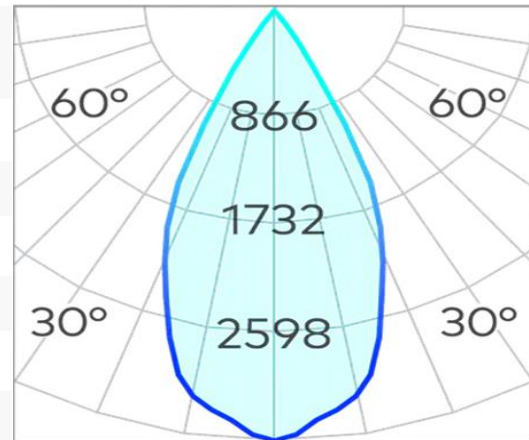

Node Adjustable Darklight COB 10x2w 3000k

Product Code-	IFL-NODA1002.TW30.M-FP070001
Wattage-	10x2W
Voltage	240v AC
Colour Temperature (k)-	3000K
Beam Angle-	46°
Optional Degree	N/A
Lumen output-	1824
Lamp Base-	COB
CRI-	92+
Ip Rating-	IP20
Dimmable	Yes
Mounting Type-	Recess Mount
Material-	Aluminium
Colour-	White
Warranty-	5 Years Replacement

Node Adjustable Darklight COB 10x2w 3000k

Product Code-	IFL-NODA1002.TB30.M-FP070001
Wattage-	10x2W
Voltage	240v AC
Colour Temperature (k)-	3000K
Beam Angle-	46°
Optional Degree	N/A
Lumen output-	1824
Lamp Base-	COB
CRI-	92+
Ip Rating-	IP20
Dimmable	Yes
Mounting Type-	Recess Mount
Material-	Aluminium
Colour-	Black
Warranty-	5 Years Replacement

Node Adjustable Darklight COB 10x2w 4000k

Product Code-	IFL-NODA1002.TW40.M-FP070001
Wattage-	10x2W
Voltage	240v AC
Colour Temperature (k)-	4000K
Beam Angle-	46°
Optional Degree	N/A
Lumen output-	1898
Lamp Base-	COB
CRI-	92+
Ip Rating-	IP20
Dimmable	Yes
Mounting Type-	Recess Mount
Material-	Aluminium
Colour-	White
Warranty-	5 Years Replacement

Node Adjustable Darklight COB 10x2w 4000k

Product Code-	IFL-NODA1002.TB40.M-FP070001
Wattage-	10x2W
Voltage	240v AC
Colour Temperature (k)-	4000K
Beam Angle-	46°
Optional Degree	N/A
Lumen output-	1898
Lamp Base-	COB
CRI-	92+
Ip Rating-	IP20
Dimmable	Yes
Mounting Type-	Recess Mount
Material-	Aluminium
Colour-	Black
Warranty-	5 Years Replacement