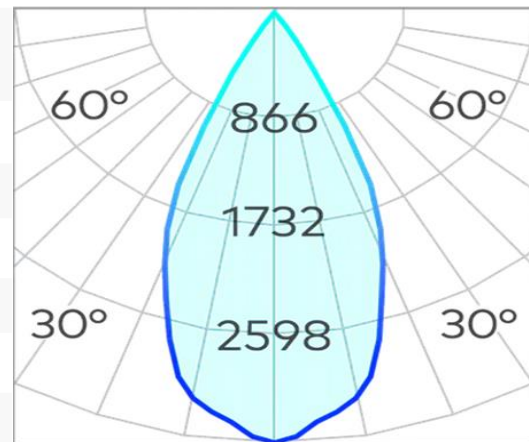

Node Adjustable Darklight COB 10x2w 3000k

Product Code-	IFL-NODA1002.TW30.M-FP070001
Wattage-	10x2W
Voltage	240v AC
Colour Temperature (k)-	3000K
Beam Angle-	46°
Optional Degree	N/A
Lumen output-	1824
Lamp Base-	COB
CRI-	92+
Ip Rating-	IP20
Dimmable	Yes
Mounting Type-	Recess Mount
Material-	Aluminium
Colour-	White
Warranty-	5 Years Replacement

Node Adjustable Darklight COB 10x2w 3000k

Product Code-	IFL-NODA1002.TB30.M-FP070001
Wattage-	10x2W
Voltage	240v AC
Colour Temperature (k)-	3000K
Beam Angle-	46°
Optional Degree	N/A
Lumen output-	1824
Lamp Base-	COB
CRI-	92+
Ip Rating-	IP20
Dimmable	Yes
Mounting Type-	Recess Mount
Material-	Aluminium
Colour-	Black
Warranty-	5 Years Replacement

Node Adjustable Darklight COB 10x2w 4000k

Product Code-	IFL-NODA1002.TW40.M-FP070001
Wattage-	10x2W
Voltage	240v AC
Colour Temperature (k)-	4000K
Beam Angle-	46°
Optional Degree	N/A
Lumen output-	1898
Lamp Base-	COB
CRI-	92+
Ip Rating-	IP20
Dimmable	Yes
Mounting Type-	Recess Mount
Material-	Aluminium
Colour-	White
Warranty-	5 Years Replacement