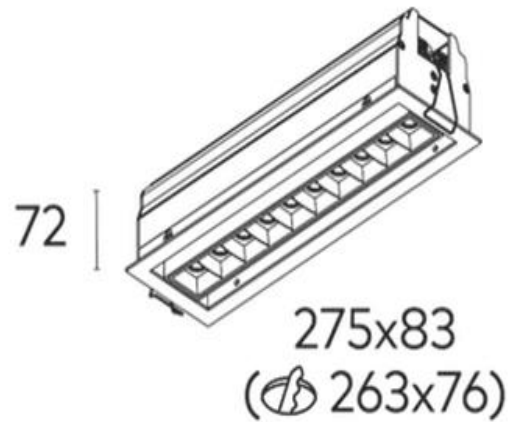

Node Adjustable Darklight COB 10x2w 3000k

Product Code-	IFL-NODA1002.TW30.M-FP070001
Wattage-	10x2W
Voltage	240v AC
Colour Temperature (k)-	3000K
Beam Angle-	46°
Optional Degree	N/A
Lumen output-	1824
Lamp Base-	COB
CRI-	92+
Ip Rating-	IP20
Dimmable	Yes
Mounting Type-	Recess Mount
Material-	Aluminium
Colour-	White
Warranty-	5 Years Replacement

Node Adjustable Darklight COB 10x2w 3000k

Product Code-	IFL-NODA1002.TB30.M-FP070001
Wattage-	10x2W
Voltage	240v AC
Colour Temperature (k)-	3000K
Beam Angle-	46°
Optional Degree	N/A
Lumen output-	1824
Lamp Base-	COB
CRI-	92+
Ip Rating-	IP20
Dimmable	Yes
Mounting Type-	Recess Mount
Material-	Aluminium
Colour-	Black
Warranty-	5 Years Replacement

Node Adjustable Darklight COB 10x2w 4000k

Product Code-	IFL-NODA1002.TW40.M-FP070001
Wattage-	10x2W
Voltage	240v AC
Colour Temperature (k)-	4000K
Beam Angle-	46°
Optional Degree	N/A
Lumen output-	1898
Lamp Base-	COB
CRI-	92+
Ip Rating-	IP20
Dimmable	Yes
Mounting Type-	Recess Mount
Material-	Aluminium
Colour-	White
Warranty-	5 Years Replacement

Node Adjustable Darklight COB 10x2w 4000k

Product Code-	IFL-NODA1002.TB40.M-FP070001
Wattage-	10x2W
Voltage	240v AC
Colour Temperature (k)-	4000K
Beam Angle-	46°
Optional Degree	N/A
Lumen output-	1898
Lamp Base-	COB
CRI-	92+
Ip Rating-	IP20
Dimmable	Yes
Mounting Type-	Recess Mount
Material-	Aluminium
Colour-	Black
Warranty-	5 Years Replacement