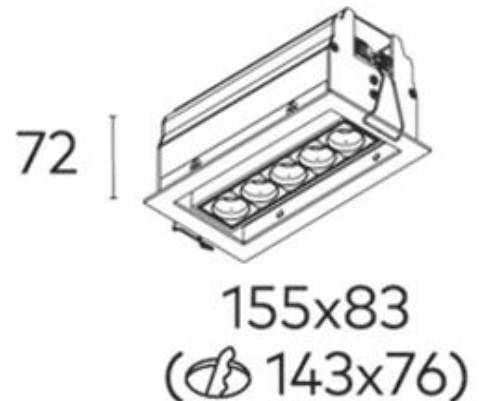

Node Adjustable Darklight COB 5x2w 3000k

Product Code-	IFL-NODA0502.TW30.M-FP070002
Wattage-	5x2W
Voltage	240v AC
Colour Temperature (k)-	3000K
Beam Angle-	46°
Optional Degree	N/A
Lumen output-	859
Lamp Base-	COB
CRI-	92+
Ip Rating-	IP20
Dimmable	Yes
Mounting Type-	Recess Mount
Material-	Aluminium
Colour-	White
Warranty-	5 Years Replacement

Node Adjustable Darklight COB 5x2w 3000k

Product Code-	IFL-NODA0502.TB30.M-FP070002
Wattage-	5x2W
Voltage	240v AC
Colour Temperature (k)-	3000K
Beam Angle-	46°
Optional Degree	N/A
Lumen output-	859
Lamp Base-	COB
CRI-	92+
Ip Rating-	IP20
Dimmable	Yes
Mounting Type-	Recess Mount
Material-	Aluminium
Colour-	Black
Warranty-	5 Years Replacement

Node Adjustable Darklight COB 5x2w 4000k

Product Code-	IFL-NODA0502.TW40.M-FP070002
Wattage-	5x2W
Voltage	240v AC
Colour Temperature (k)-	4000K
Beam Angle-	46°
Optional Degree	N/A
Lumen output-	894
Lamp Base-	COB
CRI-	92+
Ip Rating-	IP20
Dimmable	Yes
Mounting Type-	Recess Mount
Material-	Aluminium
Colour-	White
Warranty-	5 Years Replacement