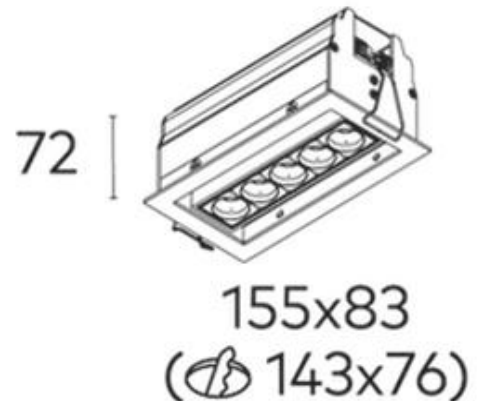

Node Adjustable Darklight COB 5x2w 3000k

Product Code-	IFL-NODA0502.TW30.M-FP070002
Wattage-	5x2W
Voltage	240v AC
Colour Temperature (k)-	3000K
Beam Angle-	46°
Optional Degree	N/A
Lumen output-	859
Lamp Base-	COB
CRI-	92+
Ip Rating-	IP20
Dimmable	Yes
Mounting Type-	Recess Mount
Material-	Aluminium
Colour-	White
Warranty-	5 Years Replacement

Node Adjustable Darklight COB 5x2w 3000k

Product Code-	IFL-NODA0502.TB30.M-FP070002
Wattage-	5x2W
Voltage	240v AC
Colour Temperature (k)-	3000K
Beam Angle-	46°
Optional Degree	N/A
Lumen output-	859
Lamp Base-	COB
CRI-	92+
Ip Rating-	IP20
Dimmable	Yes
Mounting Type-	Recess Mount
Material-	Aluminium
Colour-	Black
Warranty-	5 Years Replacement

Node Adjustable Darklight COB 5x2w 4000k

Product Code-	IFL-NODA0502.TW40.M-FP070002
Wattage-	5x2W
Voltage	240v AC
Colour Temperature (k)-	4000K
Beam Angle-	46°
Optional Degree	N/A
Lumen output-	894
Lamp Base-	COB
CRI-	92+
Ip Rating-	IP20
Dimmable	Yes
Mounting Type-	Recess Mount
Material-	Aluminium
Colour-	White
Warranty-	5 Years Replacement

Node Adjustable Darklight COB 5x2w 4000k

Product Code-	IFL-NODA0502.TB40.M-FP070002
Wattage-	5x2W
Voltage	240v AC
Colour Temperature (k)-	4000K
Beam Angle-	46°
Optional Degree	N/A
Lumen output-	894
Lamp Base-	COB
CRI-	92+
Ip Rating-	IP20
Dimmable	Yes
Mounting Type-	Recess Mount
Material-	Aluminium
Colour-	Black
Warranty-	5 Years Replacement