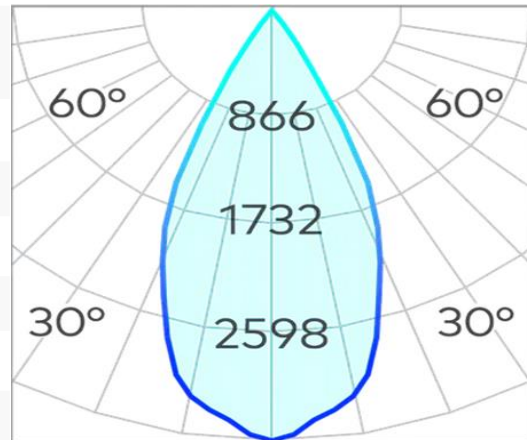

Node Adjustable Darklight COB 5x2w 3000k

Product Code-	IFL-NODA0502.TW30.M-FP070002
Wattage-	5x2W
Voltage	240v AC
Colour Temperature (k)-	3000K
Beam Angle-	46°
Optional Degree	N/A
Lumen output-	859
Lamp Base-	COB
CRI-	92+
Ip Rating-	IP20
Dimmable	Yes
Mounting Type-	Recess Mount
Material-	Aluminium
Colour-	White
Warranty-	5 Years Replacement

Node Adjustable Darklight COB 5x2w 3000k

Product Code-	IFL-NODA0502.TB30.M-FP070002
Wattage-	5x2W
Voltage	240v AC
Colour Temperature (k)-	3000K
Beam Angle-	46°
Optional Degree	N/A
Lumen output-	859
Lamp Base-	COB
CRI-	92+
Ip Rating-	IP20
Dimmable	Yes
Mounting Type-	Recess Mount
Material-	Aluminium
Colour-	Black
Warranty-	5 Years Replacement

Node Adjustable Darklight COB 5x2w 4000k

Product Code-	IFL-NODA0502.TW40.M-FP070002
Wattage-	5x2W
Voltage	240v AC
Colour Temperature (k)-	4000K
Beam Angle-	46°
Optional Degree	N/A
Lumen output-	894
Lamp Base-	COB
CRI-	92+
Ip Rating-	IP20
Dimmable	Yes
Mounting Type-	Recess Mount
Material-	Aluminium
Colour-	White
Warranty-	5 Years Replacement

Node Adjustable Darklight COB 5x2w 4000k

Product Code-	IFL-NODA0502.TB40.M-FP070002
Wattage-	5x2W
Voltage	240v AC
Colour Temperature (k)-	4000K
Beam Angle-	46°
Optional Degree	N/A
Lumen output-	894
Lamp Base-	COB
CRI-	92+
Ip Rating-	IP20
Dimmable	Yes
Mounting Type-	Recess Mount
Material-	Aluminium
Colour-	Black
Warranty-	5 Years Replacement