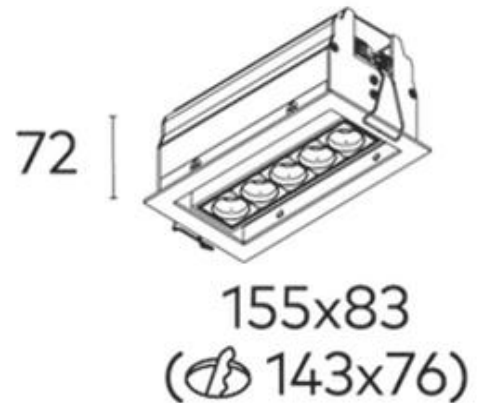

Node Adjustable Darklight COB 5x2w 3000k

Product Code-	IFL-NODA0502.TW30.M-FP070002
Wattage-	5x2W
Voltage	240v AC
Colour Temperature (k)-	3000K
Beam Angle-	46°
Optional Degree	N/A
Lumen output-	859
Lamp Base-	COB
CRI-	92+
Ip Rating-	IP20
Dimmable	Yes
Mounting Type-	Recess Mount
Material-	Aluminium
Colour-	White
Warranty-	5 Years Replacement

Node Adjustable Darklight COB 5x2w 3000k

Product Code-	IFL-NODA0502.TB30.M-FP070002
Wattage-	5x2W
Voltage	240v AC
Colour Temperature (k)-	3000K
Beam Angle-	46°
Optional Degree	N/A
Lumen output-	859
Lamp Base-	COB
CRI-	92+
Ip Rating-	IP20
Dimmable	Yes
Mounting Type-	Recess Mount
Material-	Aluminium
Colour-	Black
Warranty-	5 Years Replacement

Node Adjustable Darklight COB 5x2w 4000k

Product Code-	IFL-NODA0502.TW40.M-FP070002
Wattage-	5x2W
Voltage	240v AC
Colour Temperature (k)-	4000K
Beam Angle-	46°
Optional Degree	N/A
Lumen output-	894
Lamp Base-	COB
CRI-	92+
Ip Rating-	IP20
Dimmable	Yes
Mounting Type-	Recess Mount
Material-	Aluminium
Colour-	White
Warranty-	5 Years Replacement

Node Adjustable Darklight COB 5x2w 4000k

Product Code-	IFL-NODA0502.TB40.M-FP070002
Wattage-	5x2W
Voltage	240v AC
Colour Temperature (k)-	4000K
Beam Angle-	46°
Optional Degree	N/A
Lumen output-	894
Lamp Base-	COB
CRI-	92+
Ip Rating-	IP20
Dimmable	Yes
Mounting Type-	Recess Mount
Material-	Aluminium
Colour-	Black
Warranty-	5 Years Replacement