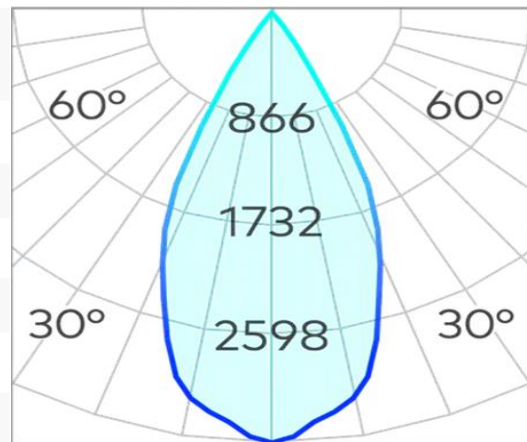

Product Code-	IFL-NODA0502.TW40.M-FP070002
Wattage-	5x2W
Voltage	240v AC
Colour Temperature (k)-	4000K
Beam Angle-	46°
Optional Degree	N/A
Lumen output-	894
Lamp Base-	COB
CRI-	92+
Ip Rating-	IP20
Dimmable	Yes
Mounting Type-	Recess Mount
Material-	Aluminium
Colour-	White
Warranty-	5 Years Replacement