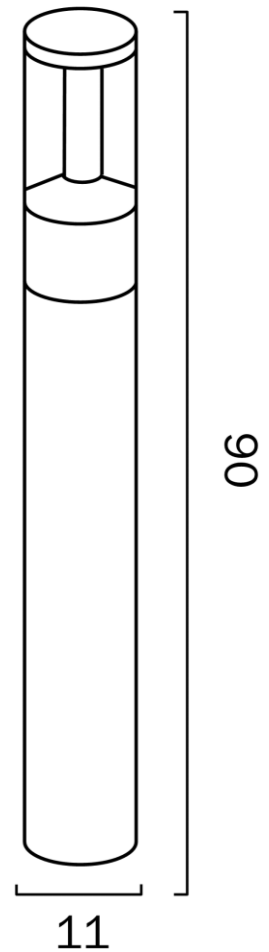

NEPEAN LED BOLLARD SMD 12w

Product Code-	IFL-NEPEAN-EX.P-BK
Wattage-	12w
Voltage	240v AC
Colour Temperature (k)-	4000K
Beam Angle-	360°
Lumen output-	700
Lamp Base-	LED integrated SMD
CRI-	80+
Ip Rating-	IP54
Dimmable	No
Mounting Type-	Surface
Material-	Polycarbonate, Aluminium
Colour-	Clear, Black
Warranty-	3 Years Replacement

NEPEAN LED BOLLARD SMD 12w

Product Code-	IFL-NEPEAN-EX.P-SL
Wattage-	12w
Voltage	240v AC
Colour Temperature (k)-	4000K
Beam Angle-	360°
Lumen output-	700
Lamp Base-	LED integrated SMD
CRI-	80+
Ip Rating-	IP54
Dimmable	No
Mounting Type-	Surface
Material-	Polycarbonate, Aluminium
Colour-	Clear, Silver
Warranty-	3 Years Replacement