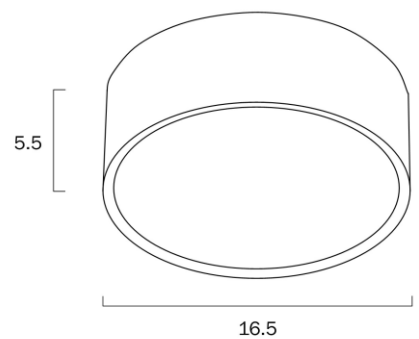

NARA CTC LED 3CCT DIMMABLE SMD 18w

Product Code-	IFL-NARA-CTC-BK.3CCT
Wattage-	18w
Voltage	240v AC
Colour Temperature (k)-	3000K, 4000K, 5000K
Beam Angle-	120°
Lumen output-	1350
Lamp Base-	LED integrated SMD
CRI-	85+
Ip Rating-	IP20
Dimmable	Yes
Mounting Type-	Surface
Material-	Aluminium
Colour-	Black
Warranty-	3 Years Replacement

NARA CTC LED 3CCT DIMMABLE SMD 18w

Product Code-	IFL-NARA-CTC-WH.3CCT
Wattage-	18w
Voltage	240v AC
Colour Temperature (k)-	3000K, 4000K, 5000K
Beam Angle-	120°
Lumen output-	1350
Lamp Base-	LED integrated SMD
CRI-	85+
Ip Rating-	IP20
Dimmable	Yes
Mounting Type-	Surface
Material-	Aluminium
Colour-	White
Warranty-	3 Years Replacement