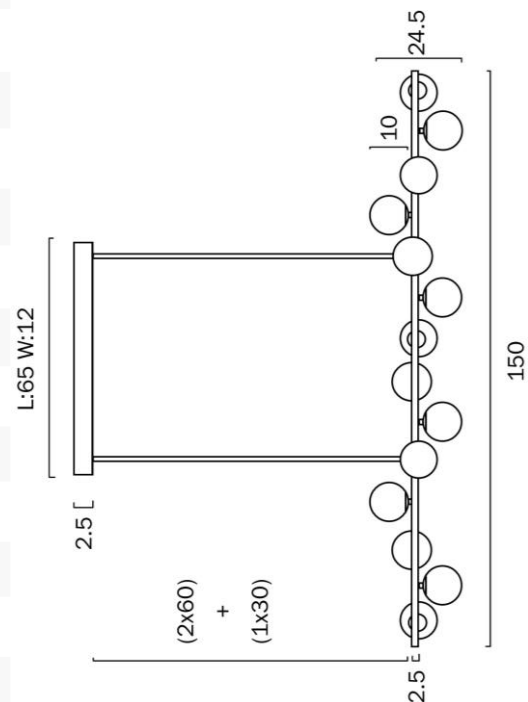

MORAN 14 LIGHTS PENDANT G9 6w

Product Code-	IFL-MORAN-PE14-AGOP
Wattage-	6w
Voltage	240v AC
Colour Temperature (k)-	Globe Dependant
Beam Angle-	360°
Lumen output-	Globe Dependant
Lamp Base-	G9
CRI-	Globe Dependant
Ip Rating-	IP20
Dimmable	Globe Dependant
Mounting Type-	Surface
Material-	Metal, Glass
Colour-	Antique Gold, Opal Matt
Warranty-	3 Years Replacement

MORAN 14 LIGHTS PENDANT G9 6w

Product Code-	IFL-MORAN-PE14-BKOP
Wattage-	6w
Voltage	240v AC
Colour Temperature (k)-	Globe Dependant
Beam Angle-	360°
Lumen output-	Globe Dependant
Lamp Base-	G9
CRI-	Globe Dependant
Ip Rating-	IP20
Dimmable	Globe Dependant
Mounting Type-	Surface
Material-	Metal, Glass
Colour-	Black, Opal Matt
Warranty-	3 Years Replacement

MORAN 14 LIGHTS PENDANT G9 6w

Product Code-	IFL-MORAN-PE14-BKSM
Wattage-	6w
Voltage	240v AC
Colour Temperature (k)-	Globe Dependant
Beam Angle-	360°
Lumen output-	Globe Dependant
Lamp Base-	G9
CRI-	Globe Dependant
Ip Rating-	IP20
Dimmable	Globe Dependant
Mounting Type-	Surface
Material-	Metal, Glass
Colour-	Black, Smoke
Warranty-	3 Years Replacement