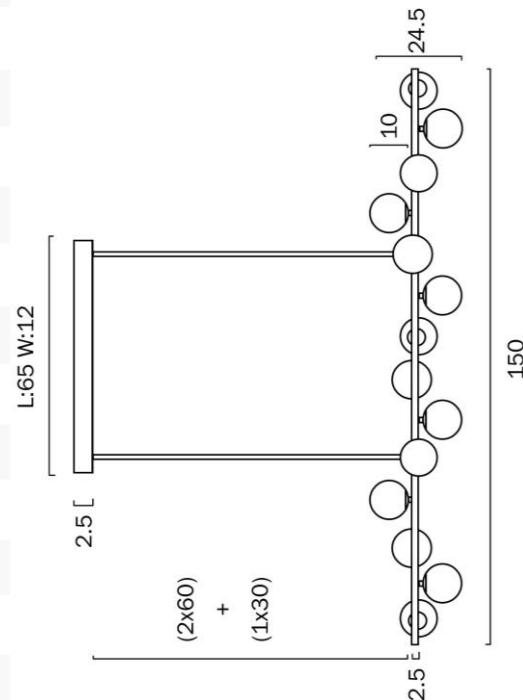

MORAN 14 LIGHTS PENDANT G9 6w

Product Code-	IFL-MORAN-PE14-AGOP
Wattage-	6w
Voltage	240v AC
Colour Temperature (k)-	Globe Dependant
Beam Angle-	360°
Lumen output-	Globe Dependant
Lamp Base-	G9
CRI-	Globe Dependant
Ip Rating-	IP20
Dimmable	Globe Dependant
Mounting Type-	Surface
Material-	Metal, Glass
Colour-	Antique Gold, Opal Matt
Warranty-	3 Years Replacement

MORAN 14 LIGHTS PENDANT G9 6w

Product Code-	IFL-MORAN-PE14-BKOP
Wattage-	6w
Voltage	240v AC
Colour Temperature (k)-	Globe Dependant
Beam Angle-	360°
Lumen output-	Globe Dependant
Lamp Base-	G9
CRI-	Globe Dependant
Ip Rating-	IP20
Dimmable	Globe Dependant
Mounting Type-	Surface
Material-	Metal, Glass
Colour-	Black, Opal Matt
Warranty-	3 Years Replacement

MORAN 14 LIGHTS PENDANT G9 6w

Product Code-	IFL-MORAN-PE14-BKSM
Wattage-	6w
Voltage	240v AC
Colour Temperature (k)-	Globe Dependant
Beam Angle-	360°
Lumen output-	Globe Dependant
Lamp Base-	G9
CRI-	Globe Dependant
Ip Rating-	IP20
Dimmable	Globe Dependant
Mounting Type-	Surface
Material-	Metal, Glass
Colour-	Black, Smoke
Warranty-	3 Years Replacement