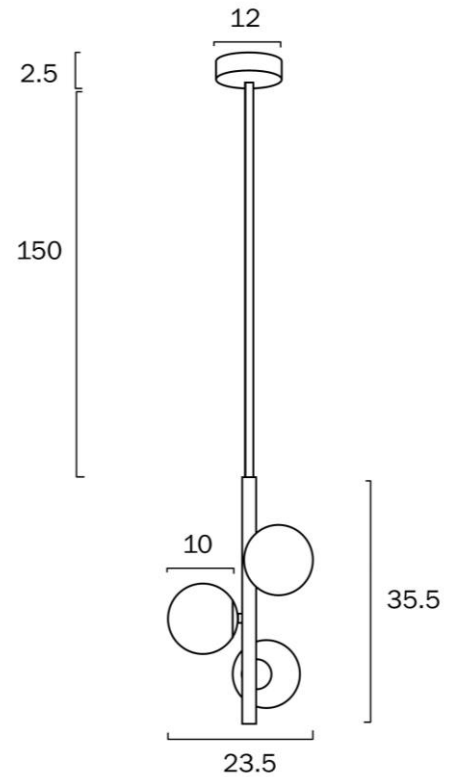

## MORAN 3 LIGHTS PENDANT G9 6w

<b>Product Code-</b>	<b>IFL-MORAN-PE03-AGOP</b>
Wattage-	6w
Voltage	240v AC
Colour Temperature (k)-	Globe Dependant
Beam Angle-	360°
Lumen output-	Globe Dependant
Lamp Base-	G9
CRI-	Globe Dependant
Ip Rating-	IP20
Dimmable	Globe Dependant
Mounting Type-	Surface
Material-	Metal, Glass
Colour-	Antique Gold, Opal Matt
Warranty-	3 Years Replacement

## MORAN 3 LIGHTS PENDANT G9 6w

<b>Product Code-</b>	<b>IFL-MORAN-PE03-BKOP</b>
Wattage-	6w
Voltage	240v AC
Colour Temperature (k)-	Globe Dependant
Beam Angle-	360°
Lumen output-	Globe Dependant
Lamp Base-	G9
CRI-	Globe Dependant
Ip Rating-	IP20
Dimmable	Globe Dependant
Mounting Type-	Surface
Material-	Metal, Glass
Colour-	Black, Opal Matt
Warranty-	3 Years Replacement

## MORAN 3 LIGHTS PENDANT G9 6w

<b>Product Code-</b>	<b>IFL-MORAN-PE03-BKSM</b>
Wattage-	6w
Voltage	240v AC
Colour Temperature (k)-	Globe Dependant
Beam Angle-	360°
Lumen output-	Globe Dependant
Lamp Base-	G9
CRI-	Globe Dependant
Ip Rating-	IP20
Dimmable	Globe Dependant
Mounting Type-	Surface
Material-	Metal, Glass
Colour-	Black, Smoke
Warranty-	3 Years Replacement