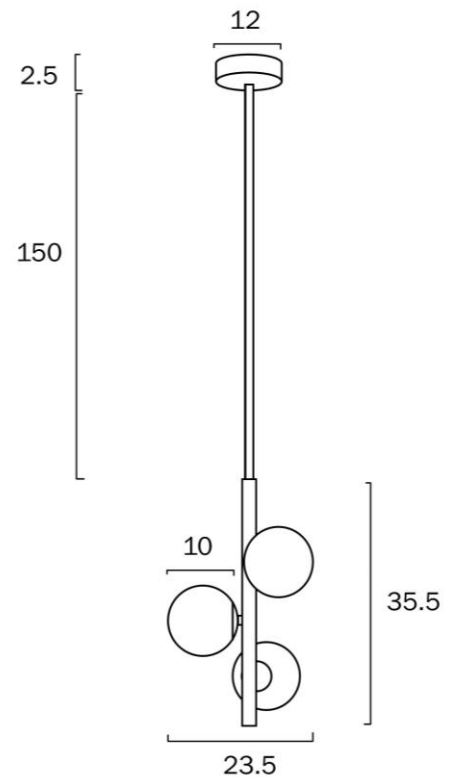

## MORAN 3 LIGHTS PENDANT G9 6w

<b>Product Code-</b>	<b>IFL-MORAN-PE03-AGOP</b>
Wattage-	6w
Voltage	240v AC
Colour Temperature (k)-	Globe Dependant
Beam Angle-	360°
Lumen output-	Globe Dependant
Lamp Base-	G9
CRI-	Globe Dependant
Ip Rating-	IP20
Dimmable	Globe Dependant
Mounting Type-	Surface
Material-	Metal, Glass
Colour-	Antique Gold, Opal Matt
Warranty-	3 Years Replacement

## MORAN 3 LIGHTS PENDANT G9 6w

<b>Product Code-</b>	<b>IFL-MORAN-PE03-BKOP</b>
Wattage-	6w
Voltage	240v AC
Colour Temperature (k)-	Globe Dependant
Beam Angle-	360°
Lumen output-	Globe Dependant
Lamp Base-	G9
CRI-	Globe Dependant
Ip Rating-	IP20
Dimmable	Globe Dependant
Mounting Type-	Surface
Material-	Metal, Glass
Colour-	Black, Opal Matt
Warranty-	3 Years Replacement

## MORAN 3 LIGHTS PENDANT G9 6w

<b>Product Code-</b>	<b>IFL-MORAN-PE03-BKSM</b>
Wattage-	6w
Voltage	240v AC
Colour Temperature (k)-	Globe Dependant
Beam Angle-	360°
Lumen output-	Globe Dependant
Lamp Base-	G9
CRI-	Globe Dependant
Ip Rating-	IP20
Dimmable	Globe Dependant
Mounting Type-	Surface
Material-	Metal, Glass
Colour-	Black, Smoke
Warranty-	3 Years Replacement