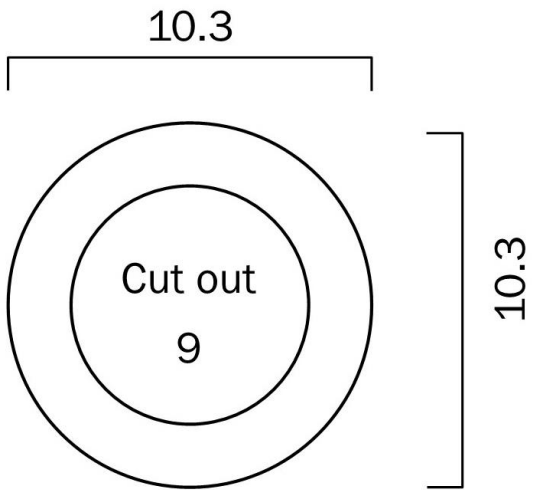

## 611 DOWNLIGHT FRAME ONLY MR16 Style Module

<b>Product Code-</b>	<b>IFL-MDL-611-BK</b>
Wattage-	Globe Dependant
Voltage	Globe Dependant
Colour Temperature (k)-	Globe Dependant
Beam Angle-	Globe Dependant
Lumen output-	Globe Dependant
Lamp Base-	MR16 Style Module
CRI-	Globe Dependant
Ip Rating-	Globe Dependant
Dimmable	Globe Dependant
Mounting Type-	Ceiling Recess
Material-	Aluminium
Colour-	
Warranty-	3 Years Replacement

## 611 DOWNLIGHT FRAME ONLY MR16 Style Module

<b>Product Code-</b>	<b>IFL-MDL-611-WH</b>
Wattage-	Globe Dependant
Voltage	Globe Dependant
Colour Temperature (k)-	Globe Dependant
Beam Angle-	Globe Dependant
Lumen output-	Globe Dependant
Lamp Base-	MR16 Style Module
CRI-	Globe Dependant
Ip Rating-	Globe Dependant
Dimmable	Globe Dependant
Mounting Type-	Ceiling Recess
Material-	Aluminium
Colour-	
Warranty-	3 Years Replacement