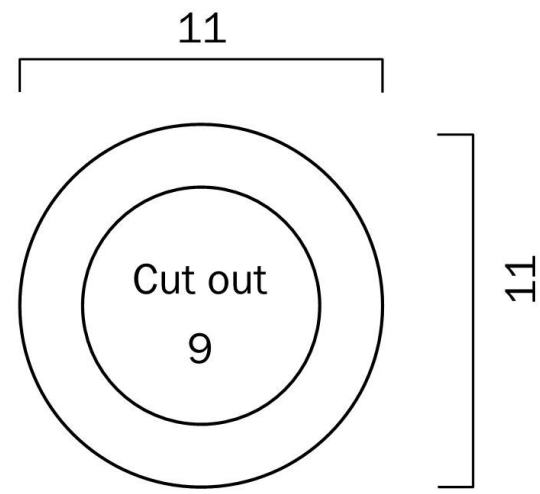

603 GIMBLE FRAME ONLY MR16 Style Module

Product Code-	IFL-MDL-603-NK
Wattage-	Globe Dependant
Voltage	Globe Dependant
Colour Temperature (k)-	Globe Dependant
Beam Angle-	Globe Dependant
Lumen output-	Globe Dependant
Lamp Base-	MR16 Style Module
CRI-	Globe Dependant
Ip Rating-	Globe Dependant
Dimmable	Globe Dependant
Mounting Type-	Ceiling Recess
Material-	Aluminium
Colour-	Nickel
Warranty-	3 Years Replacement

603 GIMBLE FRAME ONLY MR16 Style Module

Product Code-	IFL-MDL-603-WH
Wattage-	Globe Dependant
Voltage	Globe Dependant
Colour Temperature (k)-	Globe Dependant
Beam Angle-	Globe Dependant
Lumen output-	Globe Dependant
Lamp Base-	MR16 Style Module
CRI-	Globe Dependant
Ip Rating-	Globe Dependant
Dimmable	Globe Dependant
Mounting Type-	Ceiling Recess
Material-	Aluminium
Colour-	White
Warranty-	3 Years Replacement

603 GIMBLE FRAME ONLY MR16 Style Module

Product Code-	IFL-MDL-603-WHBK
Wattage-	Globe Dependant
Voltage	Globe Dependant
Colour Temperature (k)-	Globe Dependant
Beam Angle-	Globe Dependant
Lumen output-	Globe Dependant
Lamp Base-	MR16 Style Module
CRI-	Globe Dependant
Ip Rating-	Globe Dependant
Dimmable	Globe Dependant
Mounting Type-	Ceiling Recess
Material-	Aluminium
Colour-	White
Warranty-	3 Years Replacement