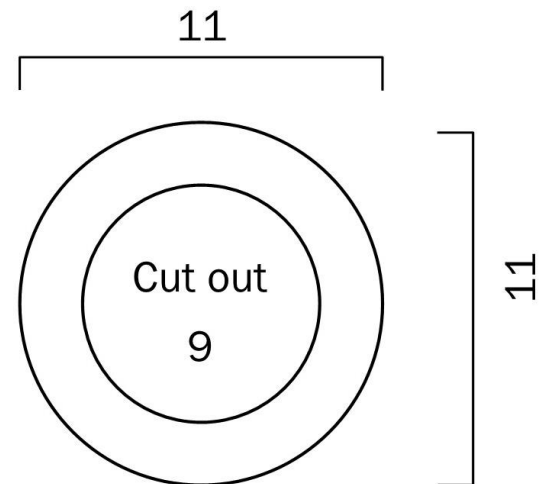

603 GIMBLE FRAME ONLY MR16 Style Module

Product Code-	IFL-MDL-603-NK
Wattage-	Globe Dependant
Voltage	Globe Dependant
Colour Temperature (k)-	Globe Dependant
Beam Angle-	Globe Dependant
Lumen output-	Globe Dependant
Lamp Base-	MR16 Style Module
CRI-	Globe Dependant
Ip Rating-	Globe Dependant
Dimmable	Globe Dependant
Mounting Type-	Ceiling Recess
Material-	Aluminium
Colour-	Nickel
Warranty-	3 Years Replacement

603 GIMBLE FRAME ONLY MR16 Style Module

Product Code-	IFL-MDL-603-WH
Wattage-	Globe Dependant
Voltage	Globe Dependant
Colour Temperature (k)-	Globe Dependant
Beam Angle-	Globe Dependant
Lumen output-	Globe Dependant
Lamp Base-	MR16 Style Module
CRI-	Globe Dependant
Ip Rating-	Globe Dependant
Dimmable	Globe Dependant
Mounting Type-	Ceiling Recess
Material-	Aluminium
Colour-	White
Warranty-	3 Years Replacement

603 GIMBLE FRAME ONLY MR16 Style Module

Product Code-	IFL-MDL-603-WHBK
Wattage-	Globe Dependant
Voltage	Globe Dependant
Colour Temperature (k)-	Globe Dependant
Beam Angle-	Globe Dependant
Lumen output-	Globe Dependant
Lamp Base-	MR16 Style Module
CRI-	Globe Dependant
Ip Rating-	Globe Dependant
Dimmable	Globe Dependant
Mounting Type-	Ceiling Recess
Material-	Aluminium
Colour-	White
Warranty-	3 Years Replacement