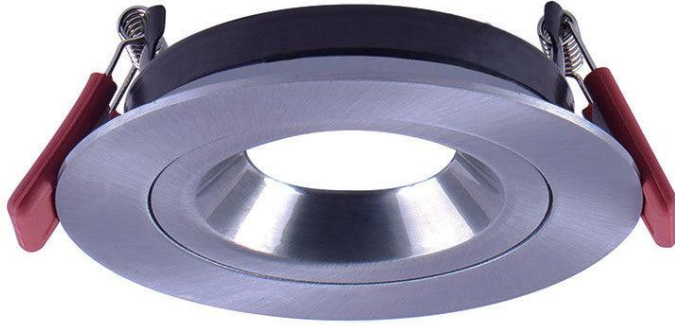

603 GIMBLE FRAME ONLY MR16 Style Module

Product Code-	IFL-MDL-603-NK
Wattage-	Globe Dependant
Voltage	Globe Dependant
Colour Temperature (k)-	Globe Dependant
Beam Angle-	Globe Dependant
Lumen output-	Globe Dependant
Lamp Base-	MR16 Style Module
CRI-	Globe Dependant
Ip Rating-	Globe Dependant
Dimmable	Globe Dependant
Mounting Type-	Ceiling Recess
Material-	Aluminium
Colour-	Nickel
Warranty-	3 Years Replacement

603 GIMBLE FRAME ONLY MR16 Style Module

Product Code-	IFL-MDL-603-WH
Wattage-	Globe Dependant
Voltage	Globe Dependant
Colour Temperature (k)-	Globe Dependant
Beam Angle-	Globe Dependant
Lumen output-	Globe Dependant
Lamp Base-	MR16 Style Module
CRI-	Globe Dependant
Ip Rating-	Globe Dependant
Dimmable	Globe Dependant
Mounting Type-	Ceiling Recess
Material-	Aluminium
Colour-	White
Warranty-	3 Years Replacement

603 GIMBLE FRAME ONLY MR16 Style Module

Product Code-	IFL-MDL-603-WHBK
Wattage-	Globe Dependant
Voltage	Globe Dependant
Colour Temperature (k)-	Globe Dependant
Beam Angle-	Globe Dependant
Lumen output-	Globe Dependant
Lamp Base-	MR16 Style Module
CRI-	Globe Dependant
Ip Rating-	Globe Dependant
Dimmable	Globe Dependant
Mounting Type-	Ceiling Recess
Material-	Aluminium
Colour-	White
Warranty-	3 Years Replacement