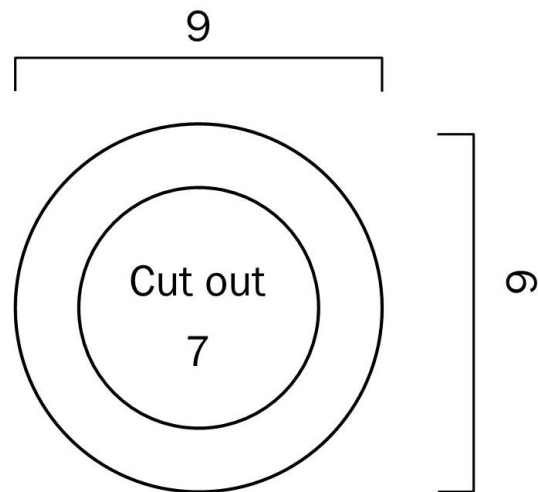

601 DOWNLIGHT FRAME ONLY MR16 Style Module

Product Code-	IFL-MDL-601-NK
Wattage-	Globe Dependant
Voltage	Globe Dependant
Colour Temperature (k)-	Globe Dependant
Beam Angle-	Globe Dependant
Lumen output-	Globe Dependant
Lamp Base-	MR16 Style Module
CRI-	Globe Dependant
Ip Rating-	Globe Dependant
Dimmable	Globe Dependant
Mounting Type-	Ceiling Recess
Material-	Aluminium
Colour-	Nickel
Warranty-	3 Years Replacement

601 DOWNLIGHT FRAME ONLY MR16 Style Module

Product Code-	IFL-MDL-601-WH
Wattage-	Globe Dependant
Voltage	Globe Dependant
Colour Temperature (k)-	Globe Dependant
Beam Angle-	Globe Dependant
Lumen output-	Globe Dependant
Lamp Base-	MR16 Style Module
CRI-	Globe Dependant
Ip Rating-	Globe Dependant
Dimmable	Globe Dependant
Mounting Type-	Ceiling Recess
Material-	Aluminium
Colour-	White
Warranty-	3 Years Replacement

601 DOWNLIGHT FRAME ONLY MR16 Style Module

Product Code-	IFL-MDL-601-WHBK
Wattage-	Globe Dependant
Voltage	Globe Dependant
Colour Temperature (k)-	Globe Dependant
Beam Angle-	Globe Dependant
Lumen output-	Globe Dependant
Lamp Base-	MR16 Style Module
CRI-	Globe Dependant
Ip Rating-	Globe Dependant
Dimmable	Globe Dependant
Mounting Type-	Ceiling Recess
Material-	Aluminium
Colour-	White
Warranty-	3 Years Replacement