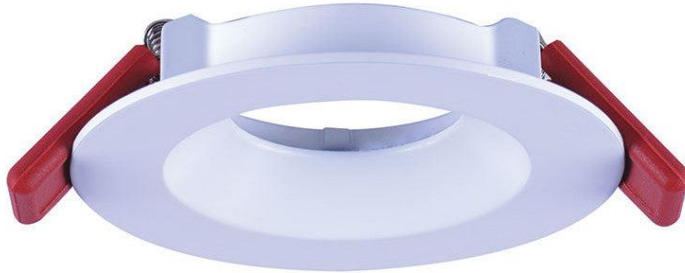

601 DOWNLIGHT FRAME ONLY MR16 Style Module

Product Code-	IFL-MDL-601-NK
Wattage-	Globe Dependant
Voltage	Globe Dependant
Colour Temperature (k)-	Globe Dependant
Beam Angle-	Globe Dependant
Lumen output-	Globe Dependant
Lamp Base-	MR16 Style Module
CRI-	Globe Dependant
Ip Rating-	Globe Dependant
Dimmable	Globe Dependant
Mounting Type-	Ceiling Recess
Material-	Aluminium
Colour-	Nickel
Warranty-	3 Years Replacement

601 DOWNLIGHT FRAME ONLY MR16 Style Module

Product Code-	IFL-MDL-601-WH
Wattage-	Globe Dependant
Voltage	Globe Dependant
Colour Temperature (k)-	Globe Dependant
Beam Angle-	Globe Dependant
Lumen output-	Globe Dependant
Lamp Base-	MR16 Style Module
CRI-	Globe Dependant
Ip Rating-	Globe Dependant
Dimmable	Globe Dependant
Mounting Type-	Ceiling Recess
Material-	Aluminium
Colour-	White
Warranty-	3 Years Replacement

601 DOWNLIGHT FRAME ONLY MR16 Style Module

Product Code-	IFL-MDL-601-WHBK
Wattage-	Globe Dependant
Voltage	Globe Dependant
Colour Temperature (k)-	Globe Dependant
Beam Angle-	Globe Dependant
Lumen output-	Globe Dependant
Lamp Base-	MR16 Style Module
CRI-	Globe Dependant
Ip Rating-	Globe Dependant
Dimmable	Globe Dependant
Mounting Type-	Ceiling Recess
Material-	Aluminium
Colour-	White
Warranty-	3 Years Replacement