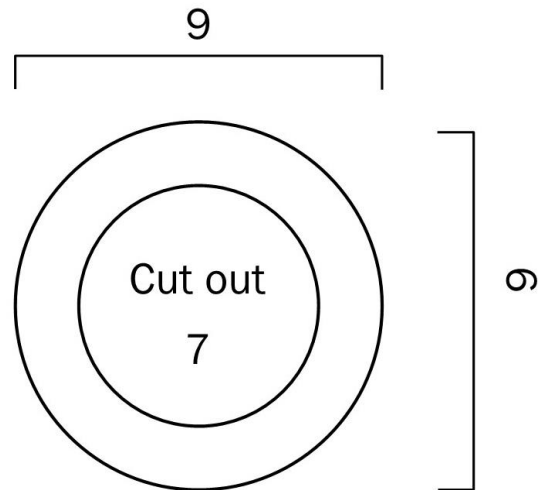

601 DOWNLIGHT FRAME ONLY MR16 Style Module

Product Code-	IFL-MDL-601-NK
Wattage-	Globe Dependant
Voltage	Globe Dependant
Colour Temperature (k)-	Globe Dependant
Beam Angle-	Globe Dependant
Lumen output-	Globe Dependant
Lamp Base-	MR16 Style Module
CRI-	Globe Dependant
Ip Rating-	Globe Dependant
Dimmable	Globe Dependant
Mounting Type-	Ceiling Recess
Material-	Aluminium
Colour-	Nickel
Warranty-	3 Years Replacement

601 DOWNLIGHT FRAME ONLY MR16 Style Module

Product Code-	IFL-MDL-601-WH
Wattage-	Globe Dependant
Voltage	Globe Dependant
Colour Temperature (k)-	Globe Dependant
Beam Angle-	Globe Dependant
Lumen output-	Globe Dependant
Lamp Base-	MR16 Style Module
CRI-	Globe Dependant
Ip Rating-	Globe Dependant
Dimmable	Globe Dependant
Mounting Type-	Ceiling Recess
Material-	Aluminium
Colour-	White
Warranty-	3 Years Replacement

601 DOWNLIGHT FRAME ONLY MR16 Style Module

Product Code-	IFL-MDL-601-WHBK
Wattage-	Globe Dependant
Voltage	Globe Dependant
Colour Temperature (k)-	Globe Dependant
Beam Angle-	Globe Dependant
Lumen output-	Globe Dependant
Lamp Base-	MR16 Style Module
CRI-	Globe Dependant
Ip Rating-	Globe Dependant
Dimmable	Globe Dependant
Mounting Type-	Ceiling Recess
Material-	Aluminium
Colour-	White
Warranty-	3 Years Replacement