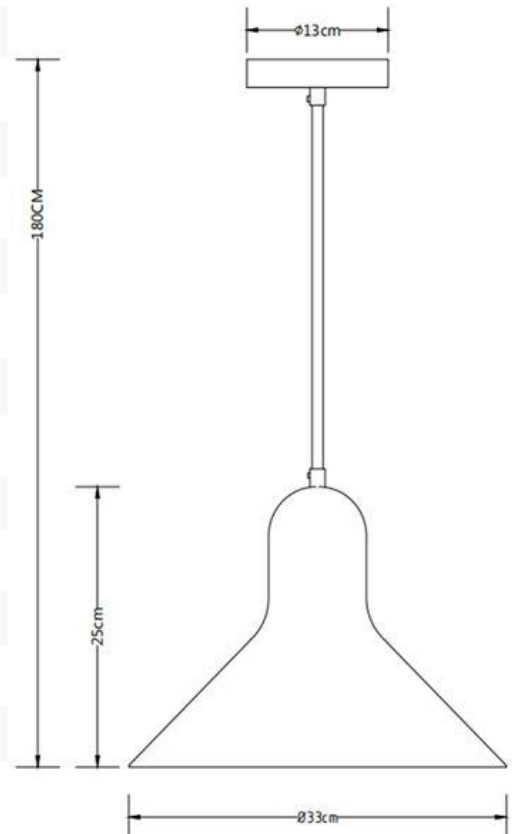

## MATTEO 33 PENDANT E27 40w

<b>Product Code-</b>	<b>IFL-MATTEO-PE33-BK</b>
Wattage-	40w
Voltage	240v AC
Colour Temperature (k)-	Globe Dependant
Beam Angle-	90°
Lumen output-	Globe Dependant
Lamp Base-	E27
CRI-	Globe Dependant
Ip Rating-	IP20
Dimmable	Globe Dependant
Mounting Type-	Surface
Material-	Metal
Colour-	Graphite
Warranty-	3 Years Replacement

## MATTEO 33 PENDANT E27 40w

<b>Product Code-</b>	<b>IFL-MATTEO-PE33-NK</b>
Wattage-	40w
Voltage	240v AC
Colour Temperature (k)-	Globe Dependant
Beam Angle-	90°
Lumen output-	Globe Dependant
Lamp Base-	E27
CRI-	Globe Dependant
Ip Rating-	IP20
Dimmable	Globe Dependant
Mounting Type-	Surface
Material-	Metal
Colour-	Nickel
Warranty-	3 Years Replacement