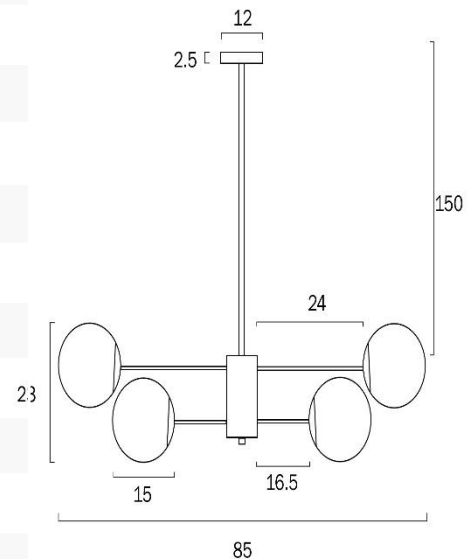

MARSTEN 8 LIGHTS PENDANT E27 25w

Product Code-	IFL-MARSTEN-PE8-AGOM
Wattage-	25w
Voltage	240v AC
Colour Temperature (k)-	Globe Dependant
Beam Angle-	360°
Lumen output-	Globe Dependant
Lamp Base-	E27
CRI-	Globe Dependant
Ip Rating-	IP20
Dimmable	Globe Dependant
Mounting Type-	Surface
Material-	Iron, Glass
Colour-	Antique Gold, Opal Matt
Warranty-	3 Years Replacement

MARSTEN 8 LIGHTS PENDANT E27 25w

Product Code-	IFL-MARSTEN-PE8-BKOM
Wattage-	25w
Voltage	240v AC
Colour Temperature (k)-	Globe Dependant
Beam Angle-	360°
Lumen output-	Globe Dependant
Lamp Base-	E27
CRI-	Globe Dependant
Ip Rating-	IP20
Dimmable	Globe Dependant
Mounting Type-	Surface
Material-	Iron, Glass
Colour-	Black, Opal Matt
Warranty-	3 Years Replacement