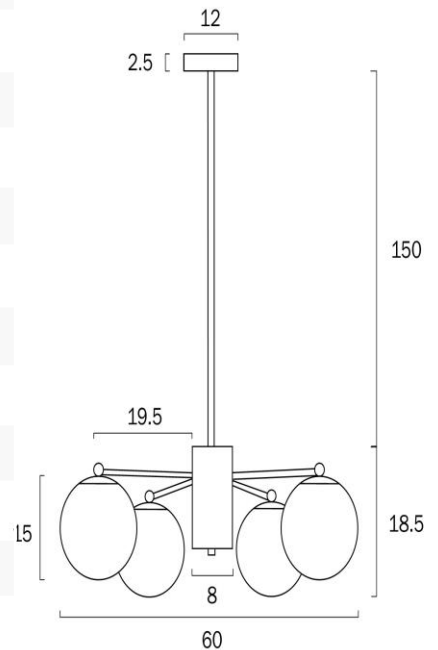

MARSTEN 5 LIGHTS PENDANT E27 25w

Product Code-	IFL-MARSTEN-PE5-AGOM
Wattage-	25w
Voltage	240v AC
Colour Temperature (k)-	Globe Dependant
Beam Angle-	360°
Lumen output-	Globe Dependant
Lamp Base-	E27
CRI-	Globe Dependant
Ip Rating-	IP20
Dimmable	Globe Dependant
Mounting Type-	Surface
Material-	Iron, Glass
Colour-	Antique Gold, Opal Matt
Warranty-	3 Years Replacement

MARSTEN 5 LIGHTS PENDANT E27 25w

Product Code-	IFL-MARSTEN-PE5-BKOM
Wattage-	25w
Voltage	240v AC
Colour Temperature (k)-	Globe Dependant
Beam Angle-	360°
Lumen output-	Globe Dependant
Lamp Base-	E27
CRI-	Globe Dependant
Ip Rating-	IP20
Dimmable	Globe Dependant
Mounting Type-	Surface
Material-	Iron, Glass
Colour-	Black, Opal Matt, Antique Gold
Warranty-	3 Years Replacement