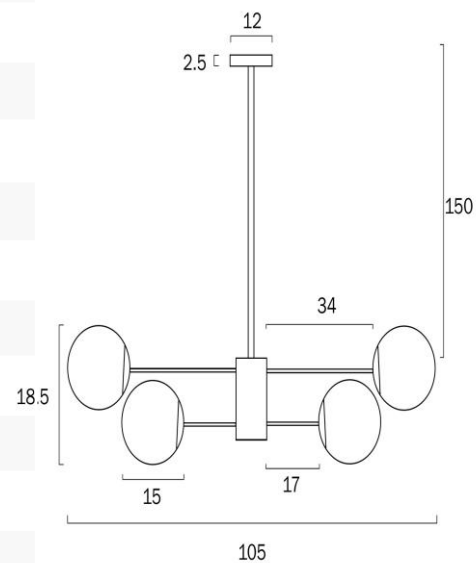

MARSTEN 12 LIGHTS PENDANT E27 25w

Product Code-	IFL-MARSTEN-PE12-AGO
Wattage-	25w
Voltage	240v AC
Colour Temperature (k)-	Globe Dependant
Beam Angle-	360°
Lumen output-	Globe Dependant
Lamp Base-	E27
CRI-	Globe Dependant
Ip Rating-	IP20
Dimmable	Globe Dependant
Mounting Type-	Surface
Material-	Iron, Glass
Colour-	Antique Gold, Opal Matt
Warranty-	3 Years Replacement

MARSTEN 12 LIGHTS PENDANT E27 25w

Product Code-	IFL-MARSTEN-PE12-BKO
Wattage-	25w
Voltage	240v AC
Colour Temperature (k)-	Globe Dependant
Beam Angle-	360°
Lumen output-	Globe Dependant
Lamp Base-	E27
CRI-	Globe Dependant
Ip Rating-	IP20
Dimmable	Globe Dependant
Mounting Type-	Surface
Material-	Iron, Glass
Colour-	Black, Opal Matt, Antique Gold
Warranty-	3 Years Replacement